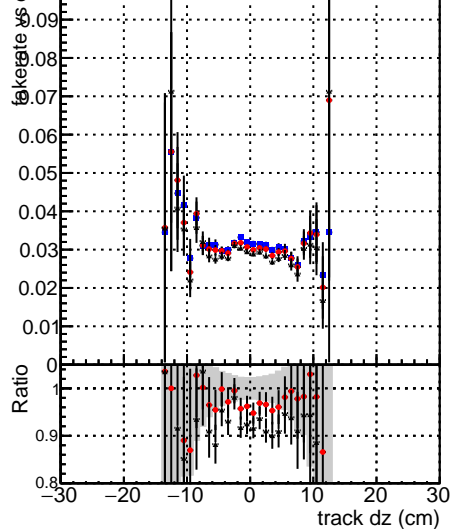

Fake rate vs dxy

Duplicates Rate vs Dxy

Pileup rate vs dxy

—●— DGM mkFit TTbar PU50 extracted  
—●— Geoms rescale Error100  
—●— DGM mkFit TTbar PU50 extracted Geoms rescale Error100 pTCutOverlap0p0  
—●— dynamicChi2CutOverlap

Fake rate vs dz

Duplicates rate vs dz

Pileup rate vs dz