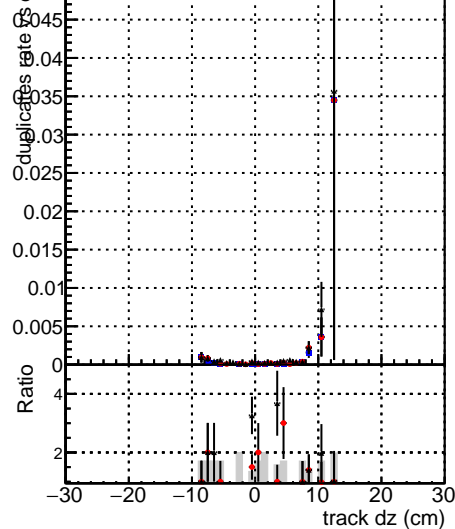

Fake rate vs dxy

Duplicates Rate vs Dxy

Pileup rate vs dxy

—●— DGM mkFit TTbar PU50 extracted  
—●— Geoms rescale Error100  
—●— DGM mkFit TTbar PU50 extracted Geoms rescale Error100 pTCutOverlap0p0  
—●— dynamicChi2CutOverlap

Fake rate vs dz

Duplicates rate vs dz

Pileup rate vs dz