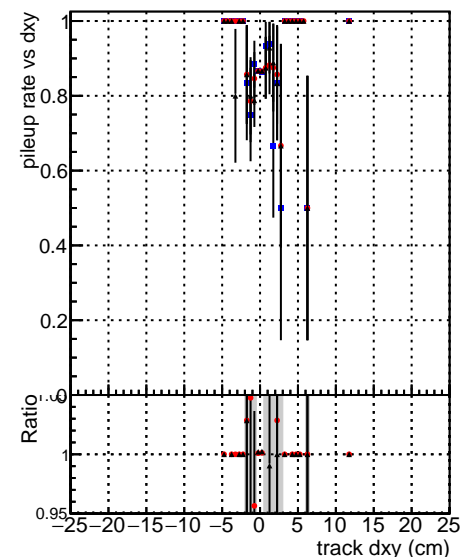

Fake rate vs dxy

Duplicates Rate vs Dxy

Pileup rate vs dxy

—●— DGM mkFit TTbar PU50 extracted  
—●— Geoms rescale Error100  
—●— DGM mkFit TTbar PU50 extracted Geoms rescale Error100 pTCutOverlap0p0  
—●— dynamicChi2CutOverlap

Fake rate vs dz

Duplicates rate vs dz

Pileup rate vs dz