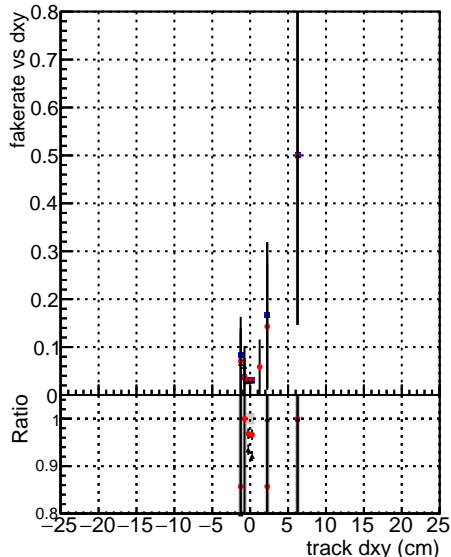

Fake rate vs dxy

Duplicates Rate vs Dxy

Pileup rate vs dxy

—●— DGM mkFit TTbar PU50 extracted  
—●— Geoms rescale Error100  
—●— DGM mkFit TTbar PU50 extracted Geoms rescale Error100 pTCutOverlap0p0  
—●— dynamicChi2CutOverlap

Fake rate vs dz

Duplicates rate vs dz

Pileup rate vs dz