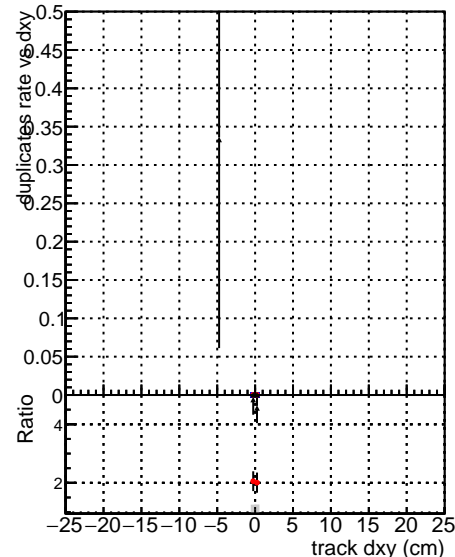

Fake rate vs dxy

Duplicates Rate vs Dxy

Pileup rate vs dxy

—●— DGM mkFit TTbar PU50 extracted  
—●— Geoms rescale Error100  
—●— DGM mkFit TTbar PU50 extracted Geoms rescale Error100 pTCutOverlap0p0  
—●— dynamicChi2CutOverlap