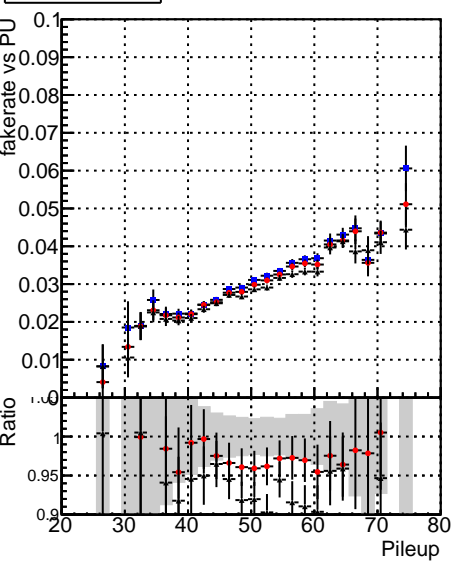

Fake rate vs dr**Duplicates Rate vs dr****Pileup rate vs dr**

—•— DQM_mkFit_TTbarPU50_extractedGeoms_rescaleError100
—•— DQM_mkFit_TTbarPU50_extractedGeoms_rescaleError100_pTCutOverlap0p0
—•— DQM_mkFit_TTbarPU50_extractedGeoms_rescaleError100_pTCutOverlap0p0_dynamicChi2CutOverlap

Fake rate vs**Fake rate vs pu****Duplicates Rate vs pu****Pileup rate vs pu**