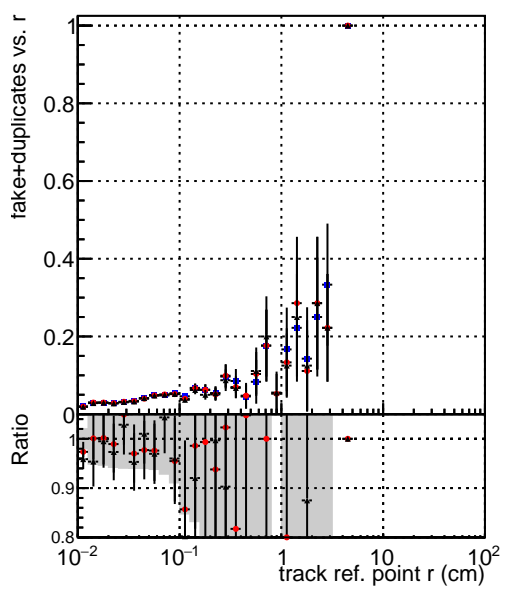

fake+duplicates vs vert r