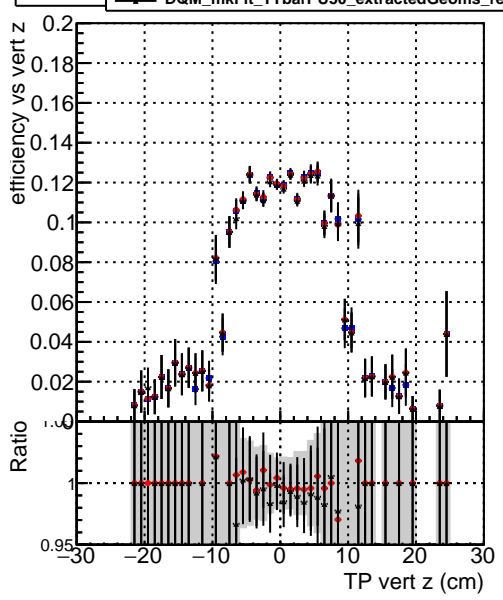

Efficiency vs. sim PV z

Efficiency vs. sim PV z