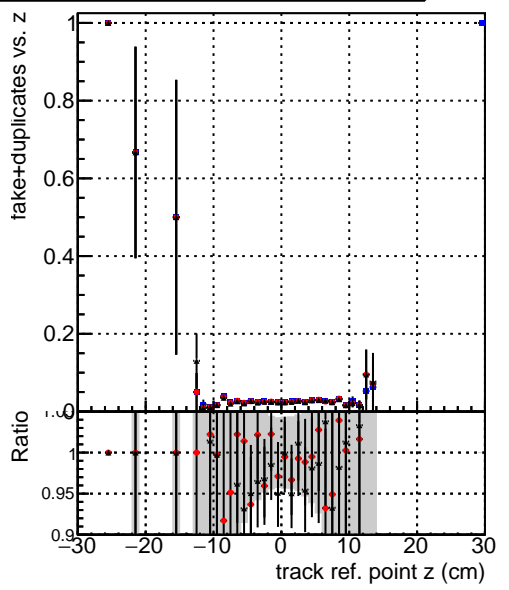

fake+duplicates vs Sim. PV z