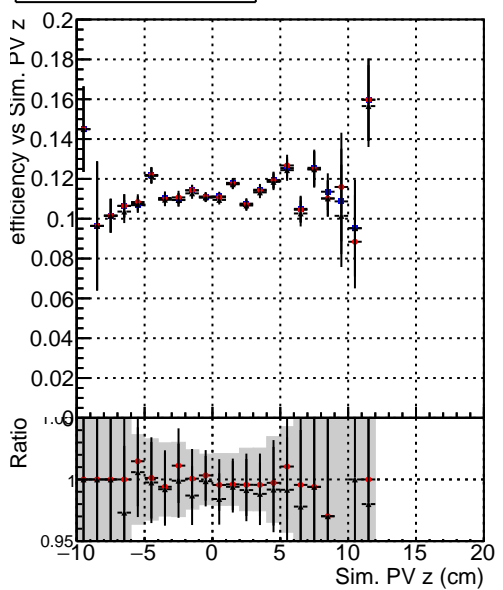

Efficiency vs. sim PV z