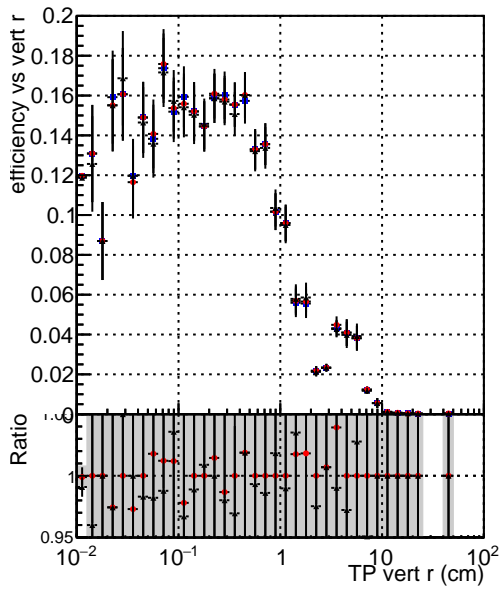

Efficiency vs. sim PV z

Efficiency vs vertpos