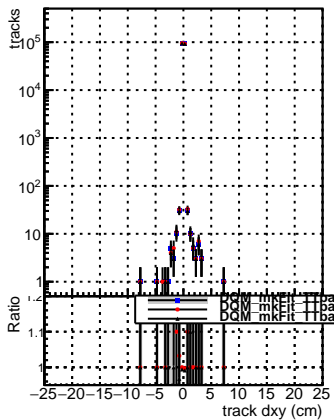

**N of reco track vs dxy**

**N of associated (recoToSim) tracks vs dxy**

**N of associated (recoToSim) looper tracks vs dxy**

**N of reco track vs dz**

**N of associated (recoToSim) tracks vs dz**

**N of associated (recoToSim) looper tracks vs dz**