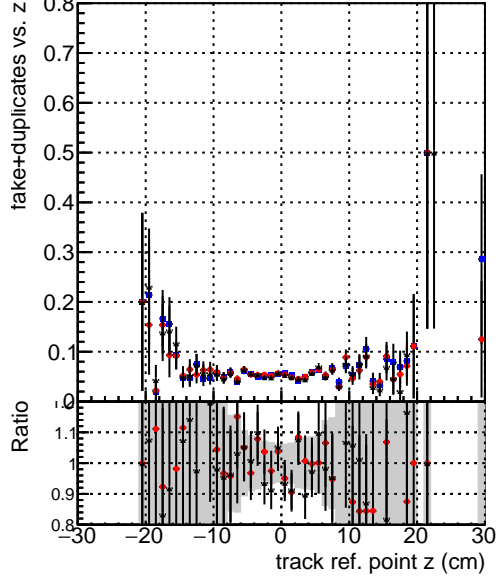

Efficiency vs vertpos**fake+duplicates vs vert r**

■ DQM_mkFit_TTbarPU50_extractedGeoms_rescaleError100
■ DQM_mkFit_TTbarPU50_extractedGeoms_rescaleError100_pTCutOverlap0p0
■ DQM_mkFit_TTbarPU50_extractedGeoms_rescaleError100_pTCutOverlap0p0_dynamicChi2CutOverlap

Efficiency vs vert z**Efficiency vs. sim PV z****fake+duplicates vs Sim. PV z**