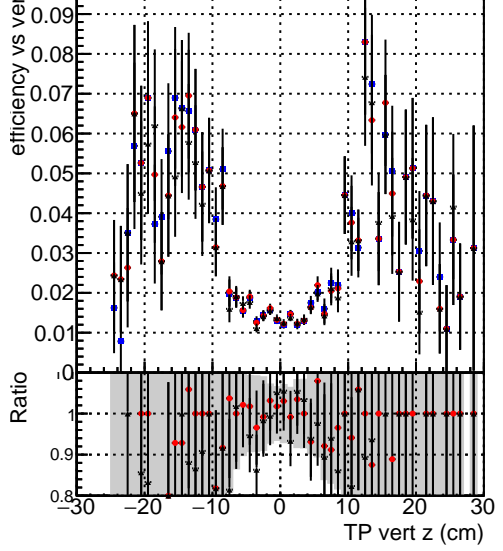

Efficiency vs vertpos**fake+duplicates vs vert r**

■ DQM_mkFit_TTbarPU50_extractedGeoms_rescaleError100
■ DQM_mkFit_TTbarPU50_extractedGeoms_rescaleError100_pTCutOverlap0p0
■ DQM_mkFit_TTbarPU50_extractedGeoms_rescaleError100_pTCutOverlap0p0_dynamicChi2CutOverlap

Efficiency vs vert z**Efficiency vs. sim PV z****fake+duplicates vs Sim. PV z**