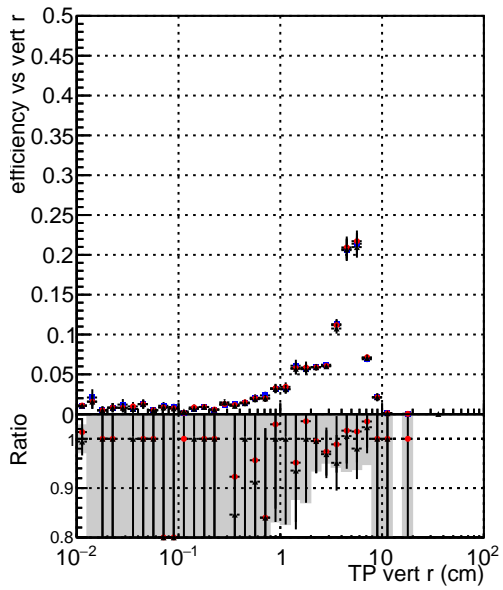

Efficiency vs vertpos**fake+duplicates vs vert r**

■ DQM_mkFit_TTbarPU50_extractedGeoms_rescaleError100
■ DQM_mkFit_TTbarPU50_extractedGeoms_rescaleError100_pTCutOverlap0p0
■ DQM_mkFit_TTbarPU50_extractedGeoms_rescaleError100_pTCutOverlap0p0_dynamicChi2CutOverlap

Efficiency vs vert z**Efficiency vs. sim PV z****fake+duplicates vs Sim. PV z**