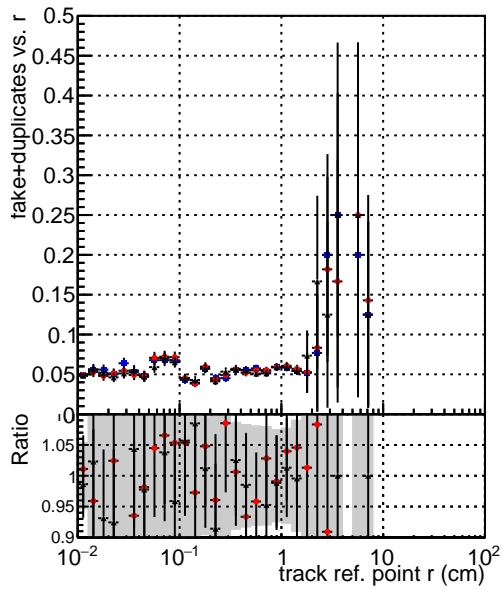

Efficiency vs vertpos**fake+duplicates vs vert r**

■ DQM_mkFit_TTbarPU50_extractedGeoms_rescaleError100
■ DQM_mkFit_TTbarPU50_extractedGeoms_rescaleError100_pTCutOverlap0p0
■ DQM_mkFit_TTbarPU50_extractedGeoms_rescaleError100_pTCutOverlap0p0_dynamicChi2CutOverlap

Efficiency vs vert z**Efficiency vs. sim PV z****fake+duplicates vs Sim. PV z**