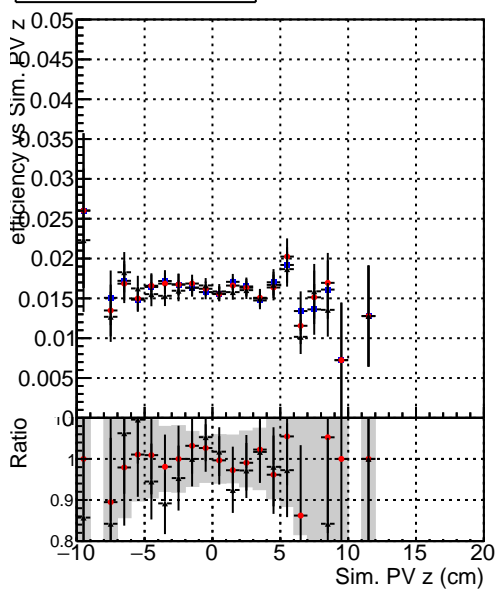

Efficiency vs vertpos**fake+duplicates vs vert r**

■ DQM_mkFit_TTbarPU50_extractedGeoms_rescaleError100
■ DQM_mkFit_TTbarPU50_extractedGeoms_rescaleError100_pTCutOverlap0p0
■ DQM_mkFit_TTbarPU50_extractedGeoms_rescaleError100_pTCutOverlap0p0_dynamicChi2CutOverlap

Efficiency vs vert z**Efficiency vs. sim PV z****fake+duplicates vs Sim. PV z**