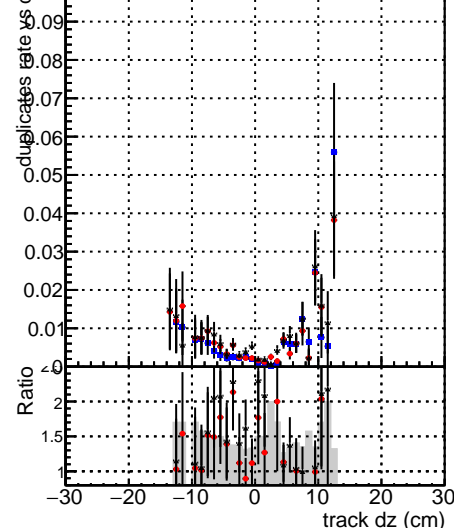

Fake rate vs dxy

Duplicates Rate vs Dxy

Pileup rate vs dxy

—●— DGM mkFit TTbar PU50 extracted Geoms_rescale Error100
—●— DGM mkFit TTbar PU50 extracted Geoms_rescale Error100 pTCutOverlap0p0
—●— DGM mkFit TTbar PU50 extracted Geoms_rescale Error100 pTCutOverlap0p0 dynamicChi2CutOverlap

Fake rate vs dz

Duplicates Rate vs Ddz

Pileup rate vs dz