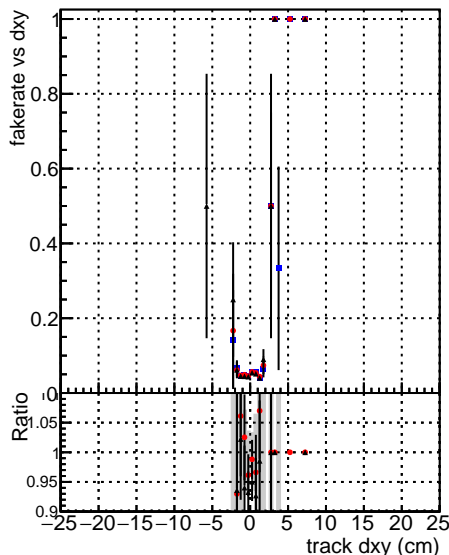

Fake rate vs dxy

Duplicates Rate vs Dxy

Pileup rate vs dxy

—●— DGM mkFit TTbar PU50 extracted Geoms_rescale Error100
—●— DGM mkFit TTbar PU50 extracted Geoms_rescale Error100 pTCutOverlap0p0
—●— DGM mkFit TTbar PU50 extracted Geoms_rescale Error100 pTCutOverlap0p0 dynamicChi2CutOverlap