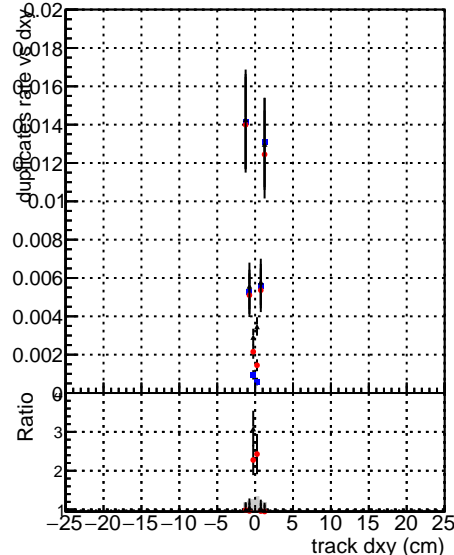

Fake rate vs dxy

Duplicates Rate vs Dxy

Pileup rate vs dxy

—●— DGM mkFit TTbar PU50 extracted Geoms_rescale Error100
—●— DGM mkFit TTbar PU50 extracted Geoms_rescale Error100 pTCutOverlap0p0
—●— DGM mkFit TTbar PU50 extracted Geoms_rescale Error100 pTCutOverlap0p0 dynamicChi2CutOverlap