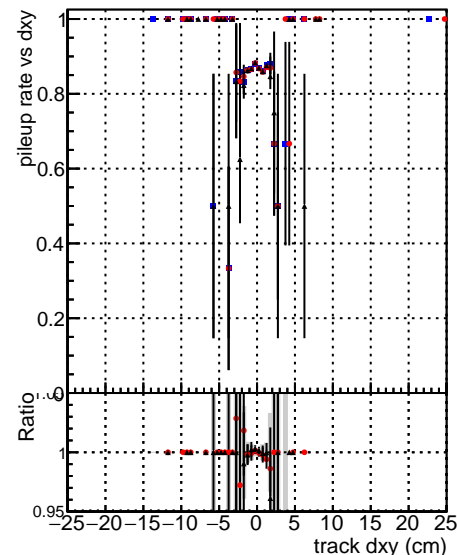

Fake rate vs dxy

Duplicates Rate vs Dxy

Pileup rate vs dxy

—●— DGM mkFit TTbar PU50 extracted Geoms_rescale Error100
—●— DGM mkFit TTbar PU50 extracted Geoms_rescale Error100 pTCutOverlap0p0
—●— DGM mkFit TTbar PU50 extracted Geoms_rescale Error100 pTCutOverlap0p0 dynamicChi2CutOverlap

Fake rate vs dz

Duplicates Rate vs Ddz

Pileup rate vs dz