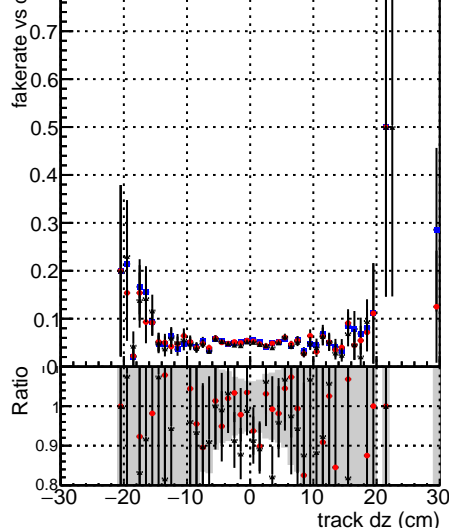

Fake rate vs dxy

Duplicates Rate vs Dxy

Pileup rate vs dxy

—●— DGM mkFit TTbar PU50 extracted Geoms_rescale Error100
—●— DGM mkFit TTbar PU50 extracted Geoms_rescale Error100 pTCutOverlap0p0
—●— DGM mkFit TTbar PU50 extracted Geoms_rescale Error100 pTCutOverlap0p0 dynamicChi2CutOverlap

Fake rate vs dz

Duplicates Rate vs Ddz

Pileup rate vs dz