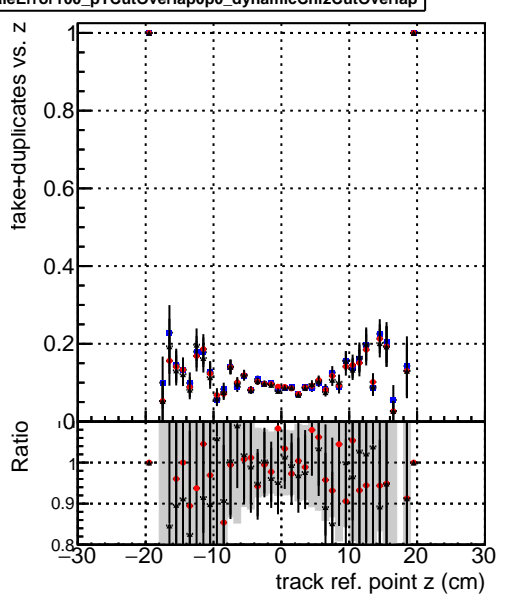

fake+duplicates vs Sim. PV z