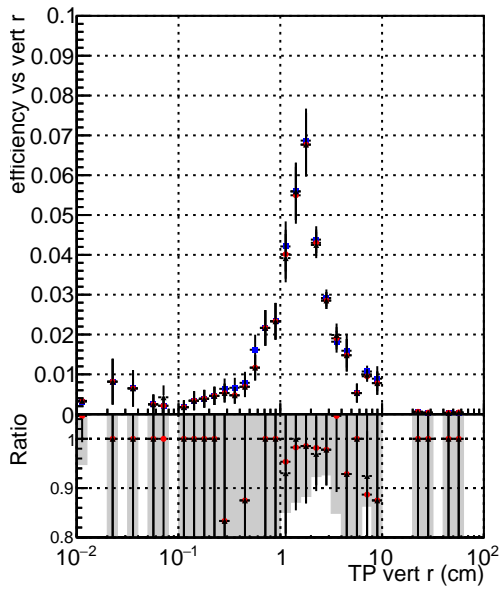

Efficiency vs vert z

Efficiency vs vertpos