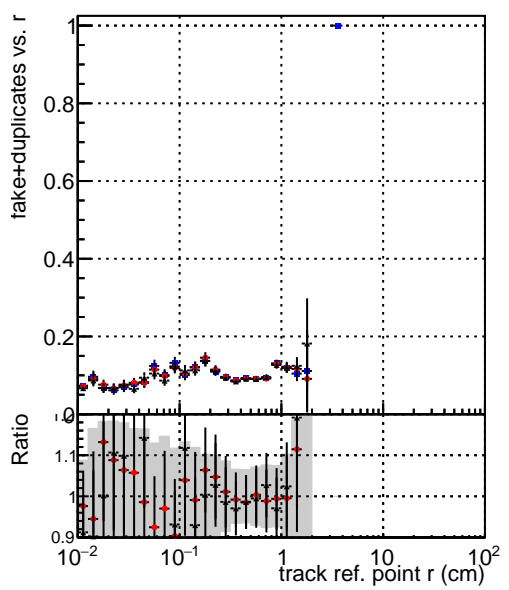

fake+duplicates vs vert r