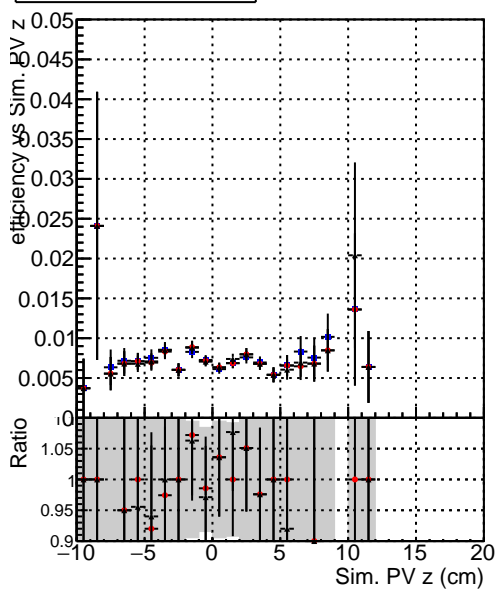

Efficiency vs. sim PV z