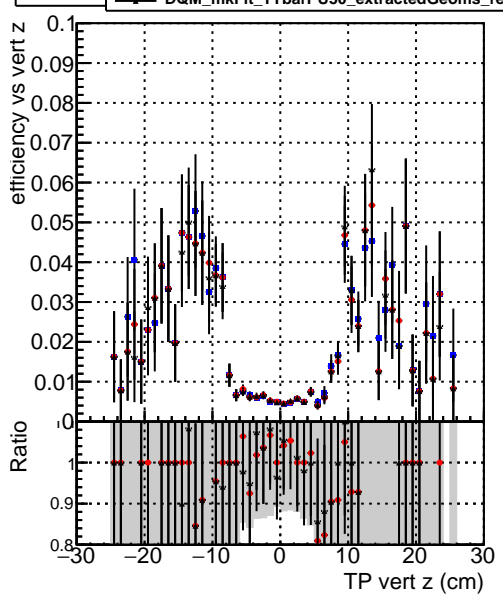

Efficiency vs. sim PV z

Efficiency vs vert z