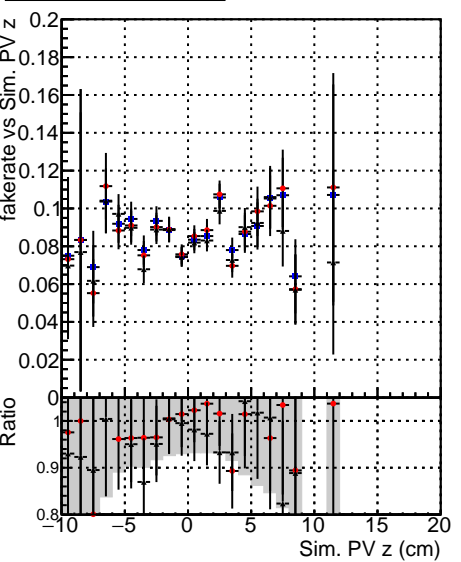

**Fake rate vs vertpos****Duplicates Rate vs vertpos****Pileup rate vs vertpos**

■ DQM\_mkFit\_TTbarPU50\_extractedGeoms\_rescaleError100  
■ DQM\_mkFit\_TTbarPU50\_extractedGeoms\_rescaleError100\_pTCutOverlap0p0  
■ DQM\_mkFit\_TTbarPU50\_extractedGeoms\_rescaleError100\_dynamicChi2CutOverlap

**Fake rate vs v****Duplicates Rate vs v****Pileup rate vs v****Fake rate vs. sim PV z****Duplicates Rate vs sim PV z****Pileup rate vs. sim PV z**