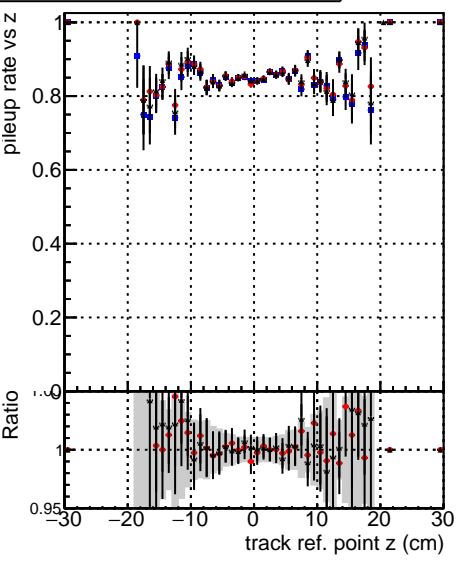

**Fake rate vs vertpos****Duplicates Rate vs vertpos****Pileup rate vs vertpos**

■ DQM\_mkFit\_TTbarPU50\_extractedGeoms\_rescaleError100  
■ DQM\_mkFit\_TTbarPU50\_extractedGeoms\_rescaleError100\_pTCutOverlap0p0  
■ DQM\_mkFit\_TTbarPU50\_extractedGeoms\_rescaleError100\_dynamicChi2CutOverlap

**Fake rate vs v****Duplicates Rate vs v****Pileup rate vs v****Fake rate vs. sim PV z****Duplicates Rate vs sim PV z****Pileup rate vs. sim PV z**