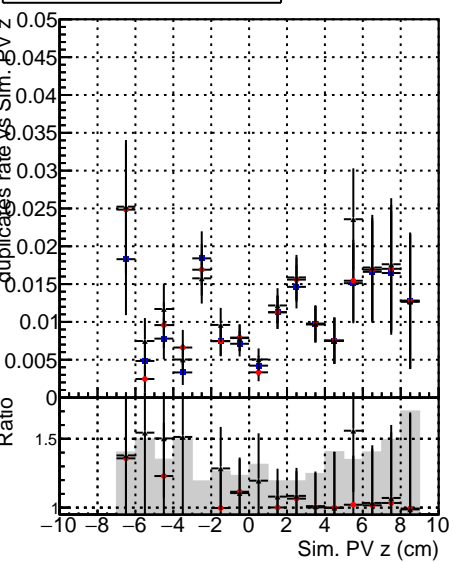

**Fake rate vs vertpos****Duplicates Rate vs vertpos****Pileup rate vs vertpos**

■ DQM\_mkFit\_TTbarPU50\_extractedGeoms\_rescaleError100  
■ DQM\_mkFit\_TTbarPU50\_extractedGeoms\_rescaleError100\_pTCutOverlap0p0  
■ DQM\_mkFit\_TTbarPU50\_extractedGeoms\_rescaleError100\_dynamicChi2CutOverlap

**Fake rate vs v****Duplicates Rate vs v****Pileup rate vs v****Fake rate vs. sim PV z****Duplicates Rate vs sim PV z****Pileup rate vs. sim PV z**