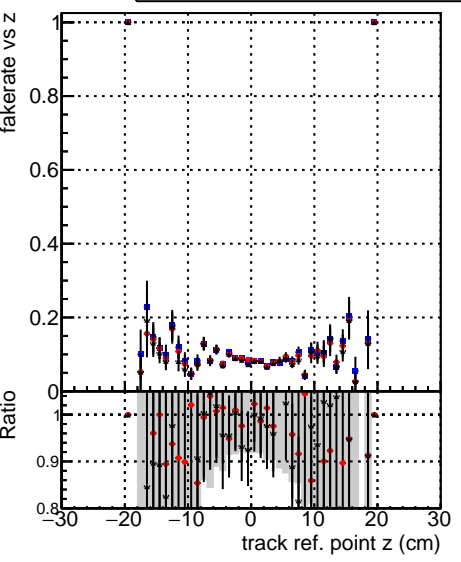

**Fake rate vs vertpos****Duplicates Rate vs vertpos****Pileup rate vs vertpos**

■ DQM\_mkFit\_TTbarPU50\_extractedGeoms\_rescaleError100  
■ DQM\_mkFit\_TTbarPU50\_extractedGeoms\_rescaleError100\_pTCutOverlap0p0  
■ DQM\_mkFit\_TTbarPU50\_extractedGeoms\_rescaleError100\_dynamicChi2CutOverlap

**Fake rate vs v****Duplicates Rate vs v****Pileup rate vs v****Fake rate vs. sim PV z****Duplicates Rate vs sim PV z****Pileup rate vs. sim PV z**