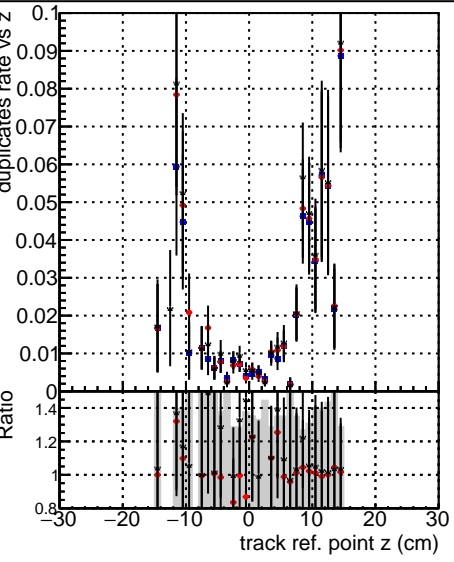

**Fake rate vs vertpos****Duplicates Rate vs vertpos****Pileup rate vs vertpos**

■ DQM\_mkFit\_TTbarPU50\_extractedGeoms\_rescaleError100  
■ DQM\_mkFit\_TTbarPU50\_extractedGeoms\_rescaleError100\_pTCutOverlap0p0  
■ DQM\_mkFit\_TTbarPU50\_extractedGeoms\_rescaleError100\_dynamicChi2CutOverlap

**Fake rate vs v****Duplicates Rate vs v****Pileup rate vs v****Fake rate vs. sim PV z****Duplicates Rate vs sim PV z****Pileup rate vs. sim PV z**