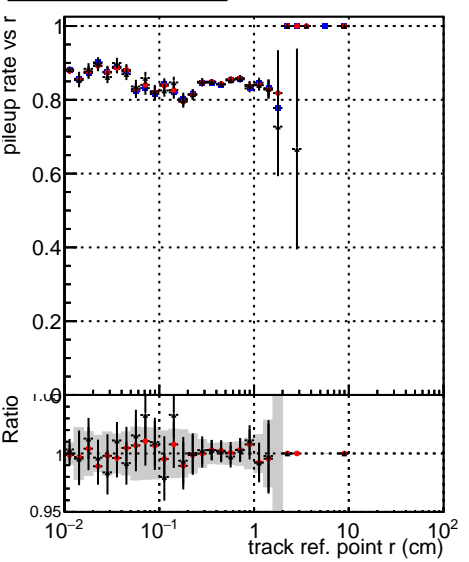

**Fake rate vs vertpos****Duplicates Rate vs vertpos****Pileup rate vs vertpos**

■ DQM\_mkFit\_TTbarPU50\_extractedGeoms\_rescaleError100  
■ DQM\_mkFit\_TTbarPU50\_extractedGeoms\_rescaleError100\_pTCutOverlap0p0  
■ DQM\_mkFit\_TTbarPU50\_extractedGeoms\_rescaleError100\_dynamicChi2CutOverlap

**Fake rate vs v****Duplicates Rate vs v****Pileup rate vs v****Fake rate vs. sim PV z****Duplicates Rate vs sim PV z****Pileup rate vs. sim PV z**