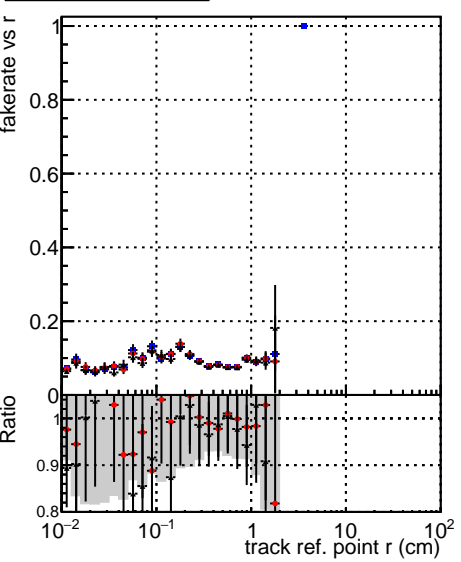

**Fake rate vs vertpos****Duplicates Rate vs vertpos****Pileup rate vs vertpos**

■ DQM\_mkFit\_TTbarPU50\_extractedGeoms\_rescaleError100  
■ DQM\_mkFit\_TTbarPU50\_extractedGeoms\_rescaleError100\_pTCutOverlap0p0  
■ DQM\_mkFit\_TTbarPU50\_extractedGeoms\_rescaleError100\_dynamicChi2CutOverlap

**Fake rate vs v****Duplicates Rate vs v****Pileup rate vs v****Fake rate vs. sim PV z****Duplicates Rate vs sim PV z****Pileup rate vs. sim PV z**