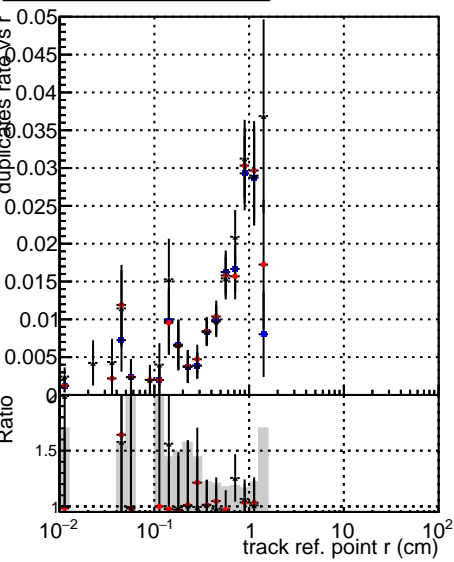

**Fake rate vs vertpos****Duplicates Rate vs vertpos****Pileup rate vs vertpos**

■ DQM\_mkFit\_TTbarPU50\_extractedGeoms\_rescaleError100  
■ DQM\_mkFit\_TTbarPU50\_extractedGeoms\_rescaleError100\_pTCutOverlap0p0  
■ DQM\_mkFit\_TTbarPU50\_extractedGeoms\_rescaleError100\_dynamicChi2CutOverlap

**Fake rate vs v****Duplicates Rate vs v****Pileup rate vs v****Fake rate vs. sim PV z****Duplicates Rate vs sim PV z****Pileup rate vs. sim PV z**