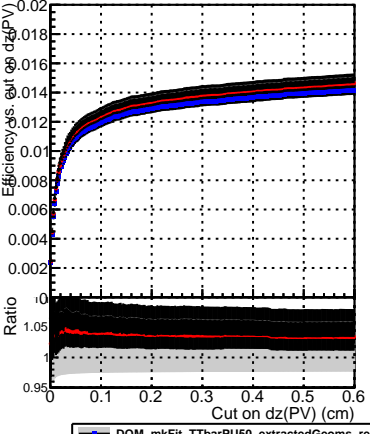

Efficiency vs. dz (PV)

Efficiency (tracking eff factorized out) vs. dz (PV)

Fake rate
 DQM_mkFit_TTbarPU50_extractedGeoms_rescaleError100
 DQM_mkFit_TTbarPU50_extractedGeoms_rescaleError100_pTCutOverlap0p0
 DQM_mkFit_TTbarPU50_extractedGeoms_rescaleError100_pTCutOverlap0p0_dynamicChi2CutOverlap