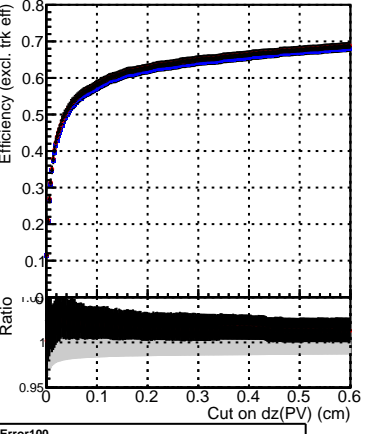

Efficiency vs. dz (PV)

Efficiency (tracking eff factorized out) vs. dz (PV)

Fake rate
 DQM_mkFit_TTbarPU50_extractedGeoms_rescaleError100
 DQM_mkFit_TTbarPU50_extractedGeoms_rescaleError100_pTCutOverlap0p0
 DQM_mkFit_TTbarPU50_extractedGeoms_rescaleError100_pTCutOverlap0p0_dynamicChi2CutOverlap