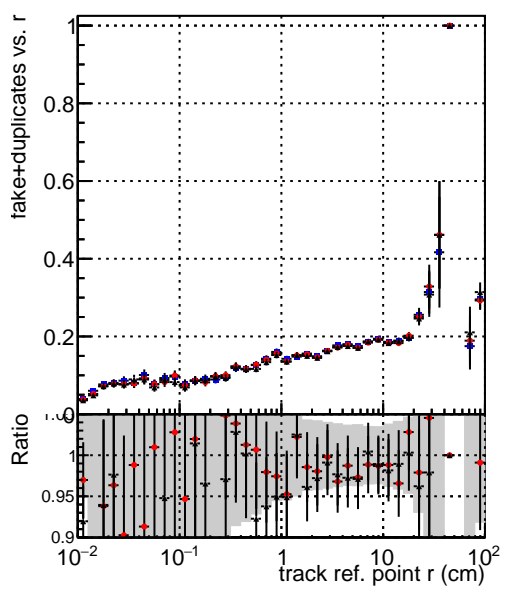

**Efficiency vs vertpos****fake+duplicates vs vert r****Efficiency**

- DQM\_mkFit\_TTbarPU50\_extractedGeoms\_rescaleError100
- DQM\_mkFit\_TTbarPU50\_extractedGeoms\_rescaleError100\_pTCutOverlap0p0
- DQM\_mkFit\_TTbarPU50\_extractedGeoms\_rescaleError100\_pTCutOverlap0p0\_dynamicChi2CutOverlap

**Efficiency vs. sim PV z****fake+duplicates vs Sim. PV z**