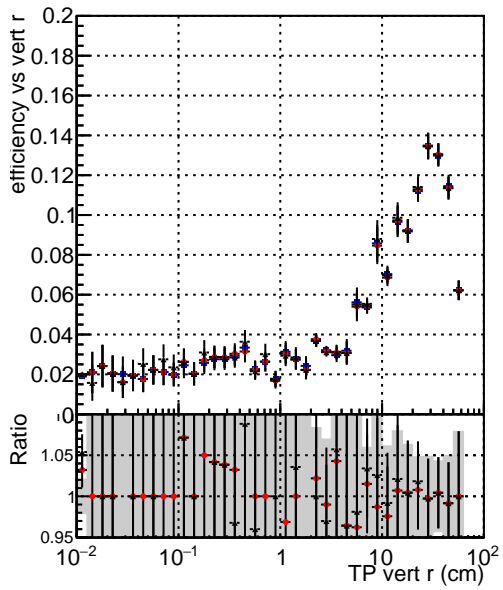

**Efficiency vs vertpos****fake+duplicates vs vert r****Efficiency**

- DQM\_mkFit\_TTbarPU50\_extractedGeoms\_rescaleError100
- DQM\_mkFit\_TTbarPU50\_extractedGeoms\_rescaleError100\_pTCutOverlap0p0
- DQM\_mkFit\_TTbarPU50\_extractedGeoms\_rescaleError100\_pTCutOverlap0p0\_dynamicChi2CutOverlap

**Efficiency vs. sim PV z****fake+duplicates vs Sim. PV z**