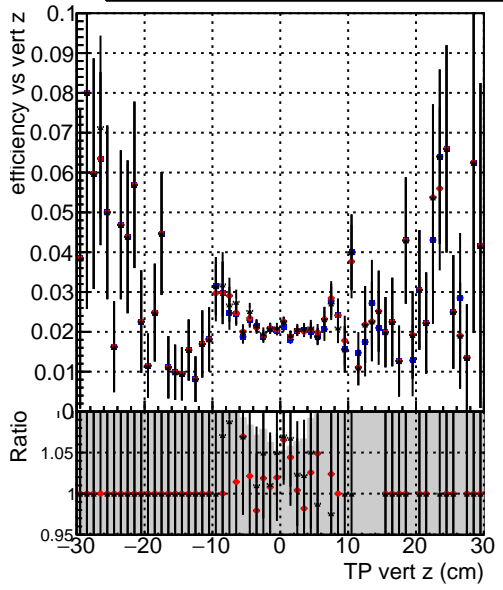

**Efficiency vs vertpos****fake+duplicates vs vert r****Efficiency**

- DQM\_mkFit\_TTbarPU50\_extractedGeoms\_rescaleError100
- DQM\_mkFit\_TTbarPU50\_extractedGeoms\_rescaleError100\_pTCutOverlap0p0
- DQM\_mkFit\_TTbarPU50\_extractedGeoms\_rescaleError100\_pTCutOverlap0p0\_dynamicChi2CutOverlap

**Efficiency vs. sim PV z****fake+duplicates vs Sim. PV z**