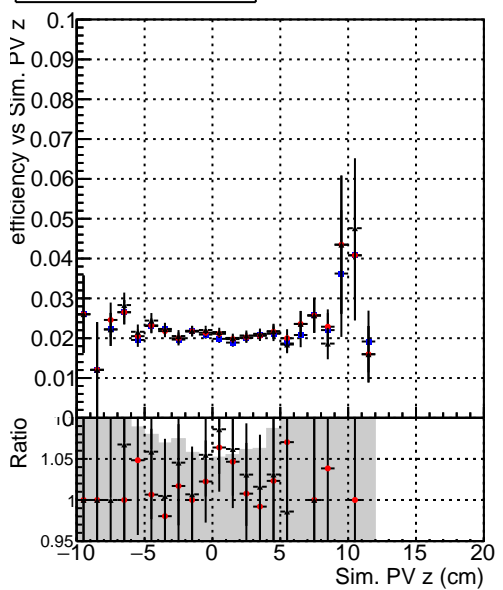

**Efficiency vs vertpos****fake+duplicates vs vert r****Efficiency**

- DQM\_mkFit\_TTbarPU50\_extractedGeoms\_rescaleError100
- DQM\_mkFit\_TTbarPU50\_extractedGeoms\_rescaleError100\_pTCutOverlap0p0
- DQM\_mkFit\_TTbarPU50\_extractedGeoms\_rescaleError100\_pTCutOverlap0p0\_dynamicChi2CutOverlap

**Efficiency vs. sim PV z****fake+duplicates vs Sim. PV z**