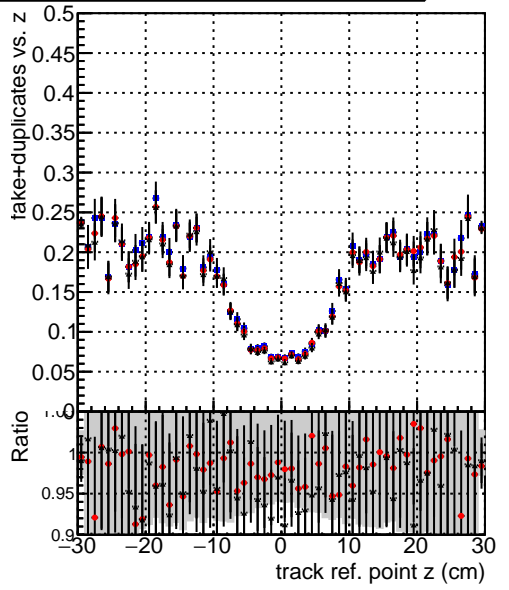

**Efficiency vs vertpos****fake+duplicates vs vert r****Efficiency**

- DQM\_mkFit\_TTbarPU50\_extractedGeoms\_rescaleError100
- DQM\_mkFit\_TTbarPU50\_extractedGeoms\_rescaleError100\_pTCutOverlap0p0
- DQM\_mkFit\_TTbarPU50\_extractedGeoms\_rescaleError100\_pTCutOverlap0p0\_dynamicChi2CutOverlap

**Efficiency vs. sim PV z****fake+duplicates vs Sim. PV z**