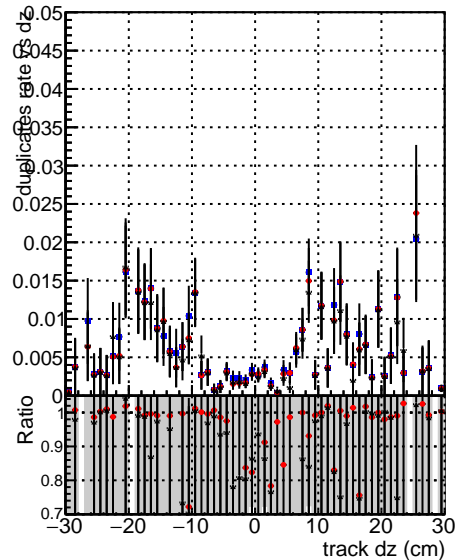

Fake rate vs dxy

Duplicates Rate vs Dxy

Pileup rate vs dxy

Fake rate vs dz

—•— DGM mkFit TTbar PU50 extracted Geoms_rescale Error100
—•— DGM mkFit TTbar PU50 extracted Geoms_rescale Error100 dTCutOverlap0p0
—•— DGM mkFit TTbar PU50 extracted Geoms_rescale Error100 dTCutOverlap0p0 dynamicChi2CutOverlap