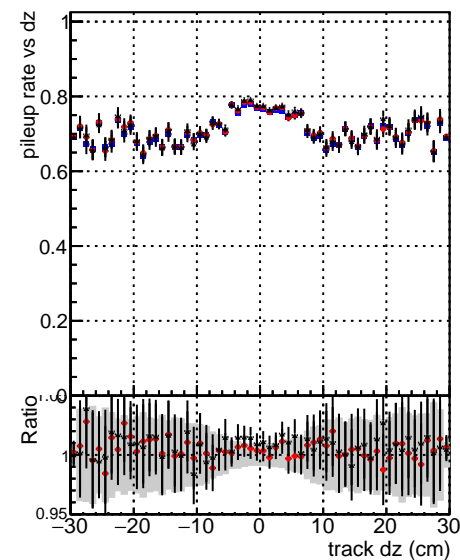

Fake rate vs dxy

Duplicates Rate vs Dxy

Pileup rate vs dxy

Fake rate vs dz

—•— DGM mkFit TTbar PU50 extracted Geoms_rescale Error100
—•— DGM mkFit TTbar PU50 extracted Geoms_rescale Error100 dTCutOverlap0p0
—•— DGM mkFit TTbar PU50 extracted Geoms_rescale Error100 dTCutOverlap0p0 dynamicChi2CutOverlap