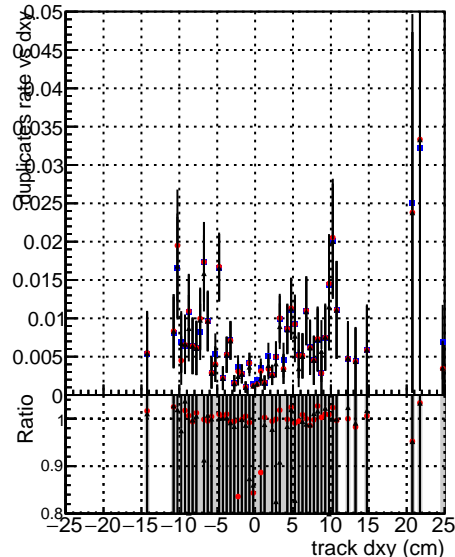

Fake rate vs dxy

Duplicates Rate vs Dxy

Pileup rate vs dxy

Fake rate vs dz

—•— DGM mkFit TTbar PU50 extracted Geoms_rescale Error100
—•— DGM mkFit TTbar PU50 extracted Geoms_rescale Error100 dTCutOverlap0p0
—•— DGM mkFit TTbar PU50 extracted Geoms_rescale Error100 dTCutOverlap0p0 dynamicChi2CutOverlap