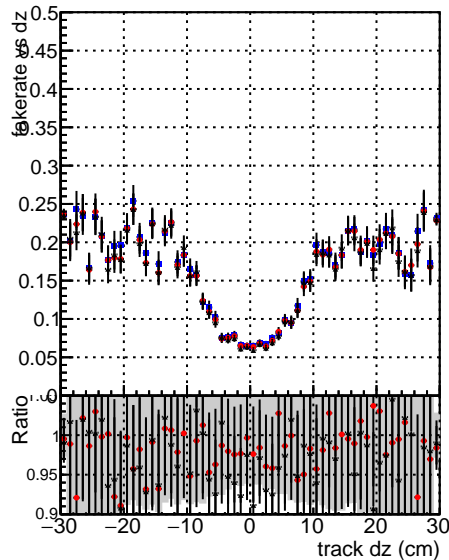

Fake rate vs dxy

Duplicates Rate vs Dxy

Pileup rate vs dxy

Fake rate vs dz

—•— DGM mkFit TTbar PU50 extracted Geoms_rescale Error100
—•— DGM mkFit TTbar PU50 extracted Geoms_rescale Error100 dTCutOverlap0p0
—•— DGM mkFit TTbar PU50 extracted Geoms_rescale Error100 dTCutOverlap0p0 dynamicChi2CutOverlap