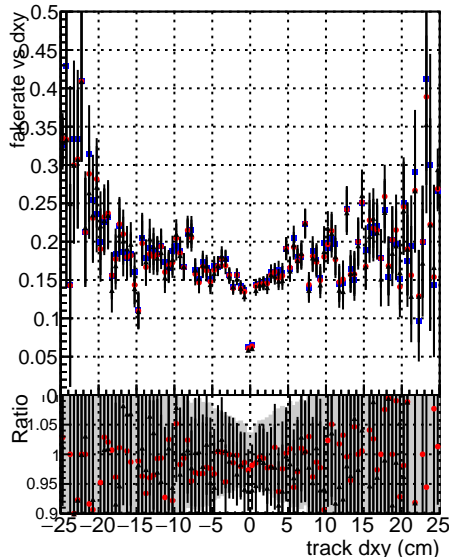

Fake rate vs dxy

Duplicates Rate vs Dxy

Pileup rate vs dxy

Fake rate vs dz

—•— DGM mkFit TTbar PU50 extracted Geoms_rescale Error100
—•— DGM mkFit TTbar PU50 extracted Geoms_rescale Error100 dTCutOverlap0p0
—•— DGM mkFit TTbar PU50 extracted Geoms_rescale Error100 dTCutOverlap0p0 dynamicChi2CutOverlap