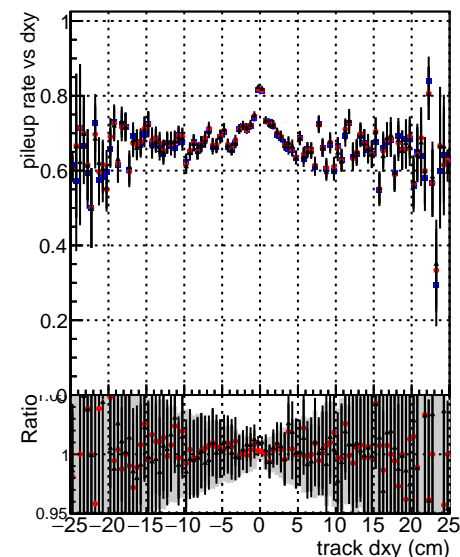

Fake rate vs dxy

Duplicates Rate vs Dxy

Pileup rate vs dxy

Fake rate vs dz

—•— DGM mkFit TTbar PU50 extracted Geoms_rescale Error100
—•— DGM mkFit TTbar PU50 extracted Geoms_rescale Error100 dTCutOverlap0p0
—•— DGM mkFit TTbar PU50 extracted Geoms_rescale Error100 dTCutOverlap0p0 dynamicChi2CutOverlap