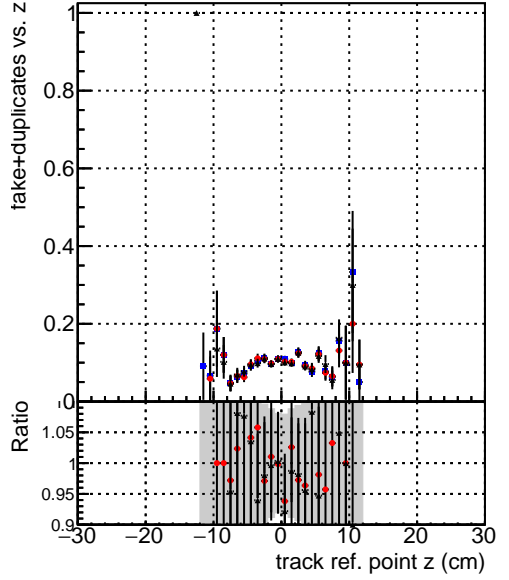

Efficiency vs vertpos**fake+duplicates vs vert r****Efficiency**

- DQM_mkFit_TTbarPU50_extractedGeoms_rescaleError100
- DQM_mkFit_TTbarPU50_extractedGeoms_rescaleError100_pTCutOverlap0p0
- DQM_mkFit_TTbarPU50_extractedGeoms_rescaleError100_pTCutOverlap0p0_dynamicChi2CutOverlap

**Efficiency vs. sim PV z****fake+duplicates vs Sim. PV z**