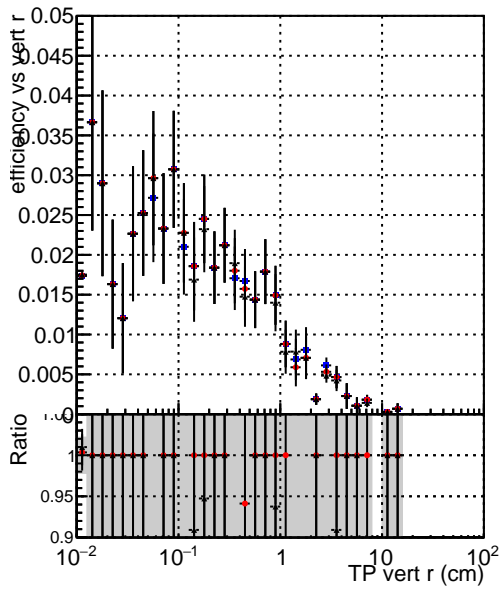

Efficiency vs vertpos**fake+duplicates vs vert r****Efficiency**

- DQM_mkFit_TTbarPU50_extractedGeoms_rescaleError100
- DQM_mkFit_TTbarPU50_extractedGeoms_rescaleError100_pTCutOverlap0p0
- DQM_mkFit_TTbarPU50_extractedGeoms_rescaleError100_pTCutOverlap0p0_dynamicChi2CutOverlap

**Efficiency vs. sim PV z****fake+duplicates vs Sim. PV z**