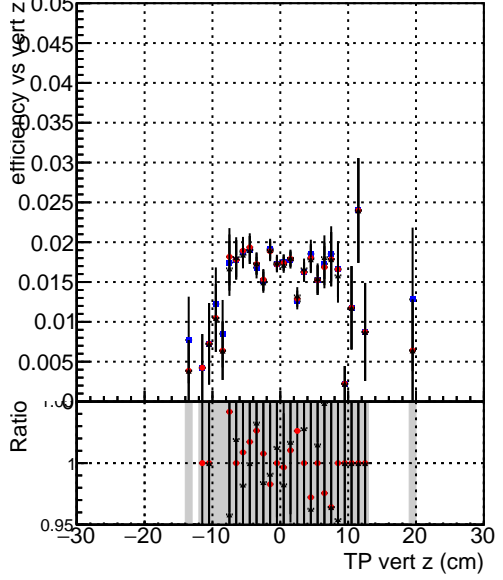

Efficiency vs vertpos**fake+duplicates vs vert r****Efficiency**

- DQM_mkFit_TTbarPU50_extractedGeoms_rescaleError100
- DQM_mkFit_TTbarPU50_extractedGeoms_rescaleError100_pTCutOverlap0p0
- DQM_mkFit_TTbarPU50_extractedGeoms_rescaleError100_pTCutOverlap0p0_dynamicChi2CutOverlap

**Efficiency vs. sim PV z****fake+duplicates vs Sim. PV z**