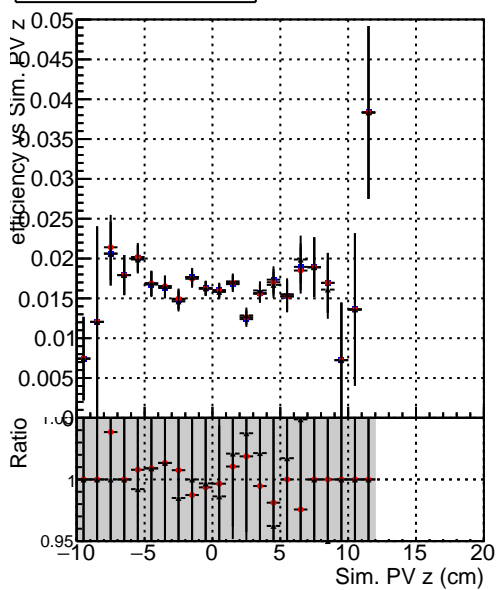

Efficiency vs vertpos**fake+duplicates vs vert r****Efficiency**

- DQM_mkFit_TTbarPU50_extractedGeoms_rescaleError100
- DQM_mkFit_TTbarPU50_extractedGeoms_rescaleError100_pTCutOverlap0p0
- DQM_mkFit_TTbarPU50_extractedGeoms_rescaleError100_pTCutOverlap0p0_dynamicChi2CutOverlap

**Efficiency vs. sim PV z****fake+duplicates vs Sim. PV z**