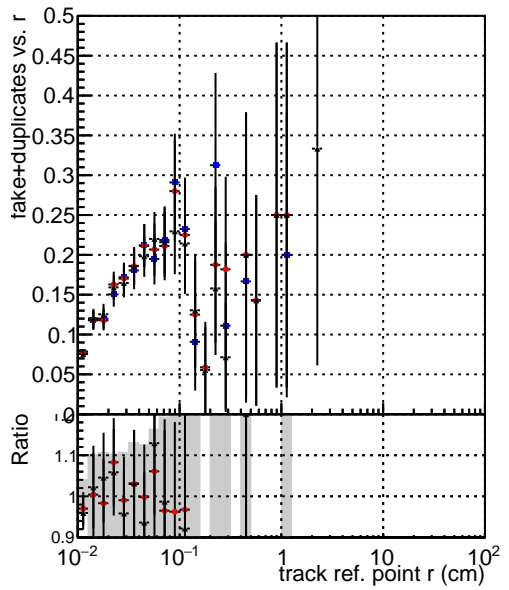

Efficiency vs vertpos**fake+duplicates vs vert r****Efficiency**

- DQM_mkFit_TTbarPU50_extractedGeoms_rescaleError100
- DQM_mkFit_TTbarPU50_extractedGeoms_rescaleError100_pTCutOverlap0p0
- DQM_mkFit_TTbarPU50_extractedGeoms_rescaleError100_pTCutOverlap0p0_dynamicChi2CutOverlap

**Efficiency vs. sim PV z****fake+duplicates vs Sim. PV z**