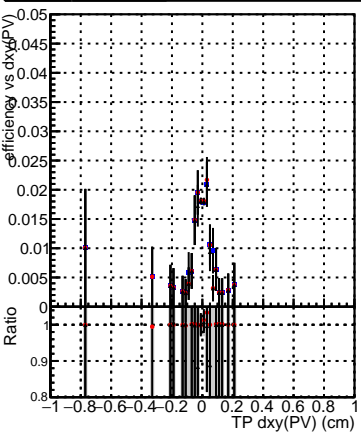

Efficiency vs Dxy(PV)**fake+duplicates vs dxy(PV)****Efficiency****Efficiency vs Dz(PV)****fake+duplicates vs dz(PV)****Efficiency vs Dz(PV)****fake+duplicates vs dz(PV)**

■ DQM_mkFit_TTbarPU50_extractedGeoms_rescaleError100
■ DQM_mkFit_TTbarPU50_extractedGeoms_rescaleError100_pTCutOverlap0p0
■ DQM_mkFit_TTbarPU50_extractedGeoms_rescaleError100_pTCutOverlap0p0_dynamicChi2CutOverlap