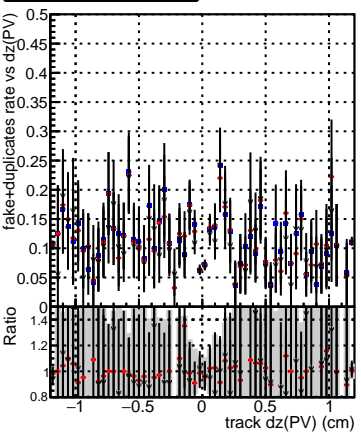

Efficiency vs Dxy(PV)**fake+duplicates vs dxy(PV)****Efficiency****Efficiency vs Dz(PV)****fake+duplicates vs dz(PV)****Efficiency vs Dz(PV)****fake+duplicates vs dz(PV)**

■ DQM_mkFit_TTbarPU50_extractedGeoms_rescaleError100
■ DQM_mkFit_TTbarPU50_extractedGeoms_rescaleError100_pTCutOverlap0p0
■ DQM_mkFit_TTbarPU50_extractedGeoms_rescaleError100_pTCutOverlap0p0_dynamicChi2CutOverlap