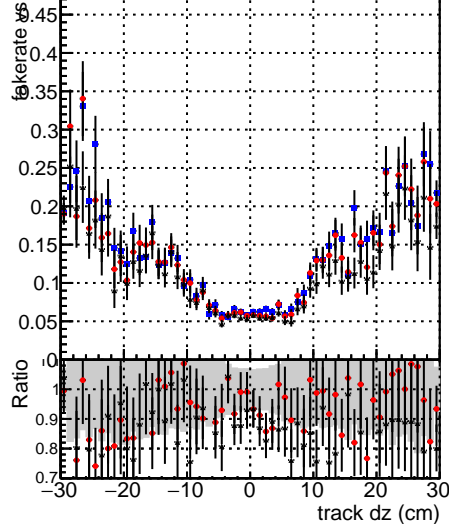

Fake rate vs dxy

Duplicates Rate vs Dxy

Pileup rate vs dxy

■ BQM mkFit TTbarPU50 extracted Geoms_rescaleError100
■ BQM mkFit TTbarPU50 extracted Geoms_rescaleError100 pTCutOverlap0p0
■ BQM mkFit TTbarPU50 extracted Geoms_rescaleError100 pTCutOverlap0p0 dynamicChi2CutOverlap

Fake rate vs dz

Duplicates Rate vs Ddz

Pileup rate vs dz