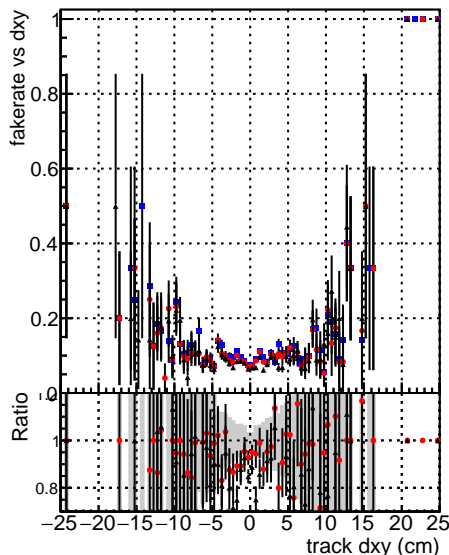

Fake rate vs dxy

Duplicates Rate vs Dxy

Pileup rate vs dxy

■ BQM mkFit TTbarPU50 extracted Geoms_rescaleError100
■ BQM mkFit TTbarPU50 extracted Geoms_rescaleError100 pTCutOverlap0p0
■ BQM mkFit TTbarPU50 extracted Geoms_rescaleError100 pTCutOverlap0p0 dynamicChi2CutOverlap

Fake rate vs dz

Duplicates Rate vs Ddz

Pileup rate vs dz