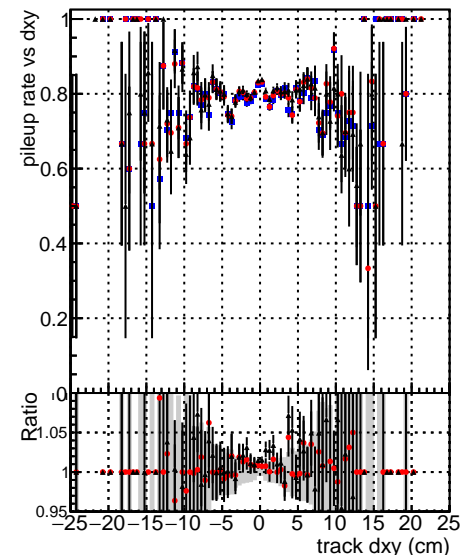

Fake rate vs dxy

Duplicates Rate vs Dxy

Pileup rate vs dxy

■ BQM mkFit TTbarPU50 extracted Geoms_rescaleError100
■ BQM mkFit TTbarPU50 extracted Geoms_rescaleError100 pTCutOverlap0p0
■ BQM mkFit TTbarPU50 extracted Geoms_rescaleError100 pTCutOverlap0p0 dynamicChi2CutOverlap

Fake rate vs dz

Duplicates Rate vs Ddz

Pileup rate vs dz