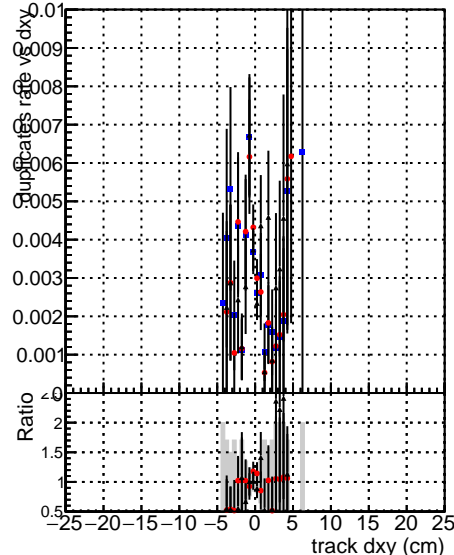

Fake rate vs dxy

Duplicates Rate vs Dxy

Pileup rate vs dxy

■ BQM mkFit TTbarPU50 extracted Geoms_rescaleError100
■ BQM mkFit TTbarPU50 extracted Geoms_rescaleError100 pTCutOverlap0p0
■ BQM mkFit TTbarPU50 extracted Geoms_rescaleError100 pTCutOverlap0p0 dynamicChi2CutOverlap

Fake rate vs dz

Duplicates Rate vs Ddz

Pileup rate vs dz