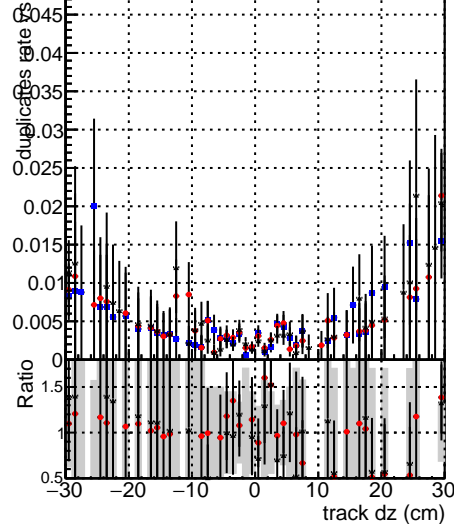

Fake rate vs dxy

Duplicates Rate vs Dxy

Pileup rate vs dxy

■ BQM mkFit TTbarPU50 extracted Geoms_rescaleError100
■ BQM mkFit TTbarPU50 extracted Geoms_rescaleError100 pTCutOverlap0p0
■ BQM mkFit TTbarPU50 extracted Geoms_rescaleError100 pTCutOverlap0p0 dynamicChi2CutOverlap

Fake rate vs dz

Duplicates Rate vs Ddz

Pileup rate vs dz