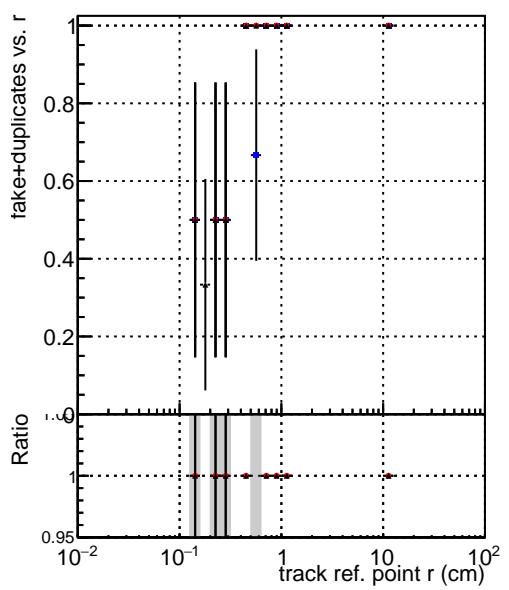

Efficiency vs vertpos**fake+duplicates vs vert r****Efficiency**

- DQM_mkFit_TTbarPU50_extractedGeoms_rescaleError100
- DQM_mkFit_TTbarPU50_extractedGeoms_rescaleError100_pTCutOverlap0p0
- DQM_mkFit_TTbarPU50_extractedGeoms_rescaleError100_pTCutOverlap0p0_dynamicChi2CutOverlap

**Efficiency vs. sim PV z****fake+duplicates vs Sim. PV z**