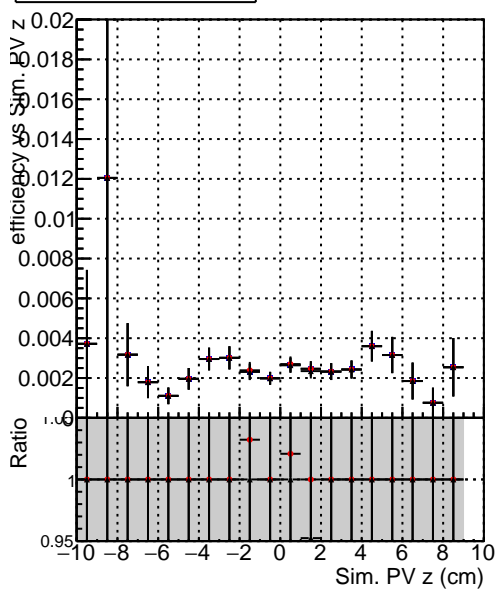

Efficiency vs vertpos**fake+duplicates vs vert r****Efficiency**

- DQM_mkFit_TTbarPU50_extractedGeoms_rescaleError100
- DQM_mkFit_TTbarPU50_extractedGeoms_rescaleError100_pTCutOverlap0p0
- DQM_mkFit_TTbarPU50_extractedGeoms_rescaleError100_pTCutOverlap0p0_dynamicChi2CutOverlap

**Efficiency vs. sim PV z****fake+duplicates vs Sim. PV z**