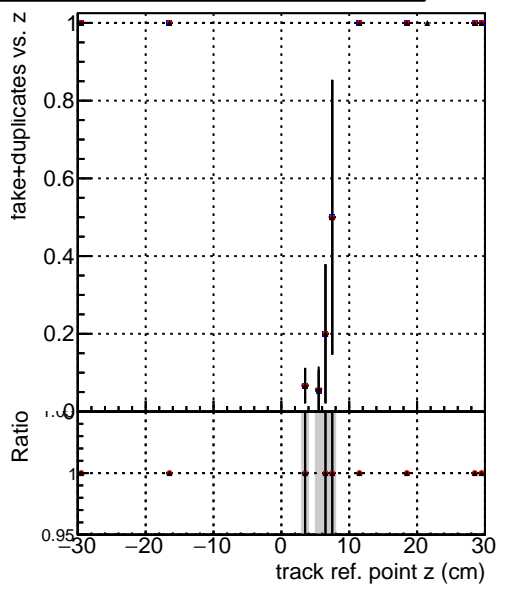

Efficiency vs vertpos**fake+duplicates vs vert r****Efficiency**

- DQM_mkFit_TTbarPU50_extractedGeoms_rescaleError100
- DQM_mkFit_TTbarPU50_extractedGeoms_rescaleError100_pTCutOverlap0p0
- DQM_mkFit_TTbarPU50_extractedGeoms_rescaleError100_pTCutOverlap0p0_dynamicChi2CutOverlap

**Efficiency vs. sim PV z****fake+duplicates vs Sim. PV z**