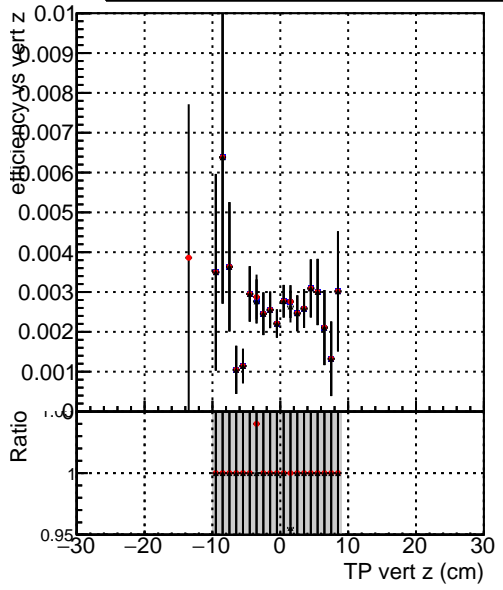

Efficiency vs vertpos**fake+duplicates vs vert r****Efficiency**

- DQM_mkFit_TTbarPU50_extractedGeoms_rescaleError100
- DQM_mkFit_TTbarPU50_extractedGeoms_rescaleError100_pTCutOverlap0p0
- DQM_mkFit_TTbarPU50_extractedGeoms_rescaleError100_pTCutOverlap0p0_dynamicChi2CutOverlap

**Efficiency vs. sim PV z****fake+duplicates vs Sim. PV z**