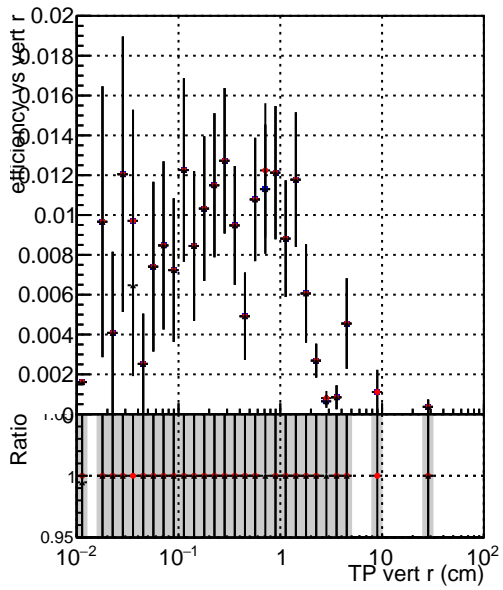

Efficiency vs vertpos**fake+duplicates vs vert r****Efficiency**

- DQM_mkFit_TTbarPU50_extractedGeoms_rescaleError100
- DQM_mkFit_TTbarPU50_extractedGeoms_rescaleError100_pTCutOverlap0p0
- DQM_mkFit_TTbarPU50_extractedGeoms_rescaleError100_pTCutOverlap0p0_dynamicChi2CutOverlap

**Efficiency vs. sim PV z****fake+duplicates vs Sim. PV z**