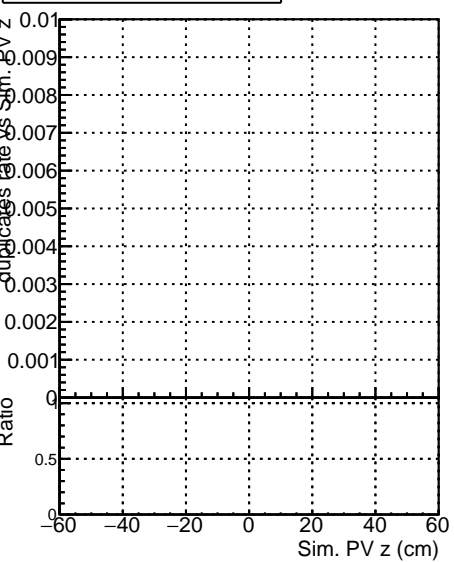

Fake rate vs vertpos**Duplicates Rate vs vertpos****Pileup rate vs vertpos**

■ DQM_mkFit_TTbarPU50_extractedGeoms_rescaleError100
■ DQM_mkFit_TTbarPU50_extractedGeoms_rescaleError100_pTCutOverlap0p0
■ DQM_mkFit_TTbarPU50_extractedGeoms_rescaleError100_pTCutOverlap

Fake rate vs v**Duplicates Rate vs v****Pileup rate vs v****Fake rate vs. sim PV z****Duplicates Rate vs sim PV z****Pileup rate vs. sim PV z**