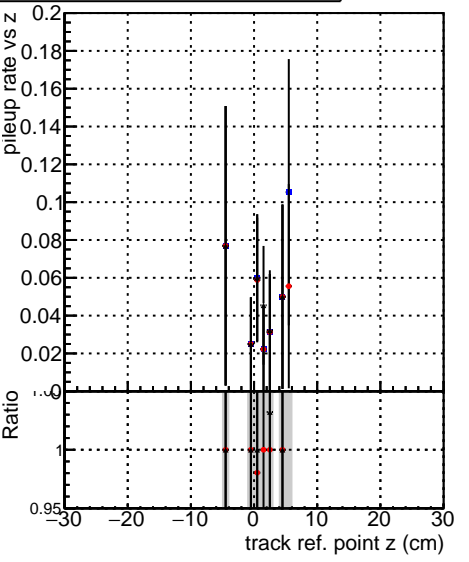

Fake rate vs vertpos**Duplicates Rate vs vertpos****Pileup rate vs vertpos**

■ DQM_mkFit_TTbarPU50_extractedGeoms_rescaleError100
■ DQM_mkFit_TTbarPU50_extractedGeoms_rescaleError100_pTCutOverlap0p0
■ DQM_mkFit_TTbarPU50_extractedGeoms_rescaleError100_pTCutOverlap

Fake rate vs v**Duplicates Rate vs v****Pileup rate vs v****Fake rate vs. sim PV z****Duplicates Rate vs sim PV z****Pileup rate vs. sim PV z**