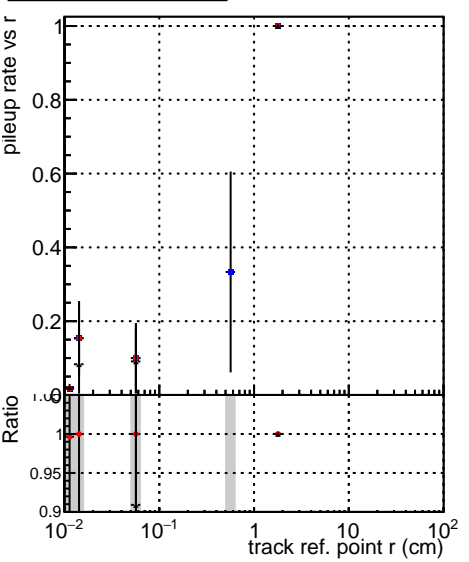

Fake rate vs vertpos**Duplicates Rate vs vertpos****Pileup rate vs vertpos**

■ DQM_mkFit_TTbarPU50_extractedGeoms_rescaleError100
■ DQM_mkFit_TTbarPU50_extractedGeoms_rescaleError100_pTCutOverlap0p0
■ DQM_mkFit_TTbarPU50_extractedGeoms_rescaleError100_pTCutOverlap

Fake rate vs v**Duplicates Rate vs v****Pileup rate vs v****Fake rate vs. sim PV z****Duplicates Rate vs sim PV z****Pileup rate vs. sim PV z**