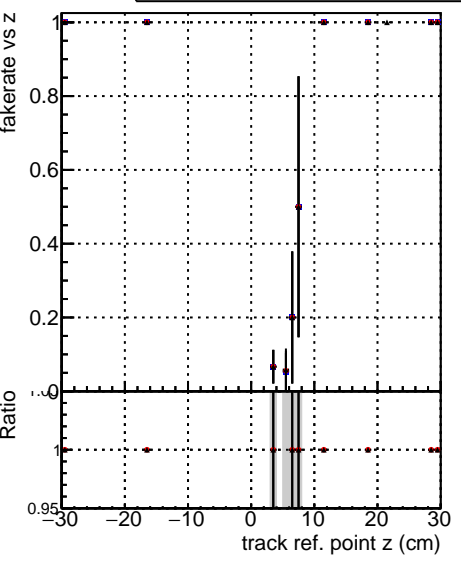

Fake rate vs vertpos**Duplicates Rate vs vertpos****Pileup rate vs vertpos**

■ DQM_mkFit_TTbarPU50_extractedGeoms_rescaleError100
■ DQM_mkFit_TTbarPU50_extractedGeoms_rescaleError100_pTCutOverlap0p0
■ DQM_mkFit_TTbarPU50_extractedGeoms_rescaleError100_pTCutOverlap

Fake rate vs v**Duplicates Rate vs v****Pileup rate vs v****Fake rate vs. sim PV z****Duplicates Rate vs sim PV z****Pileup rate vs. sim PV z**