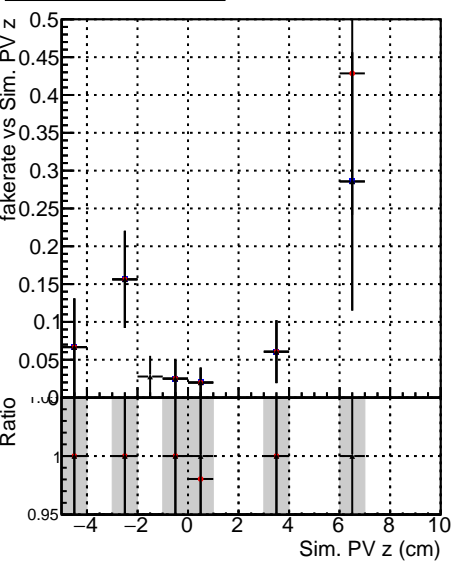

Fake rate vs vertpos**Duplicates Rate vs vertpos****Pileup rate vs vertpos**

■ DQM_mkFit_TTbarPU50_extractedGeoms_rescaleError100
■ DQM_mkFit_TTbarPU50_extractedGeoms_rescaleError100_pTCutOverlap0p0
■ DQM_mkFit_TTbarPU50_extractedGeoms_rescaleError100_pTCutOverlap

Fake rate vs v**Duplicates Rate vs v****Pileup rate vs v****Fake rate vs. sim PV z****Duplicates Rate vs sim PV z****Pileup rate vs. sim PV z**