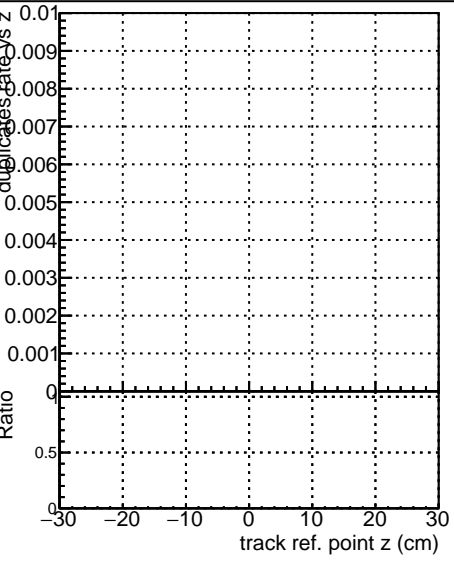

Fake rate vs vertpos**Duplicates Rate vs vertpos****Pileup rate vs vertpos**

■ DQM_mkFit_TTbarPU50_extractedGeoms_rescaleError100
■ DQM_mkFit_TTbarPU50_extractedGeoms_rescaleError100_pTCutOverlap0p0
■ DQM_mkFit_TTbarPU50_extractedGeoms_rescaleError100_pTCutOverlap

Fake rate vs v**Duplicates Rate vs v****Pileup rate vs v****Fake rate vs. sim PV z****Duplicates Rate vs sim PV z****Pileup rate vs. sim PV z**