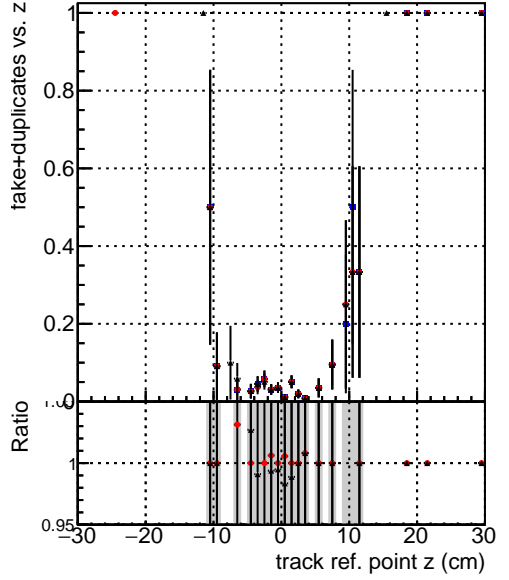

Efficiency vs vertpos**fake+duplicates vs vert r**

—●— DQM_mkFit_TTbarPU50_extractedGeoms_rescaleError100
—●— DQM_mkFit_TTbarPU50_extractedGeoms_rescaleError100_pTCutOverlap0p0
—●— DQM_mkFit_TTbarPU50_extractedGeoms_rescaleError100_pTCutOverlap0p0_dynamicChi2CutOverlap

Efficiency vs vert z**Efficiency vs. sim PV z****fake+duplicates vs Sim. PV z**