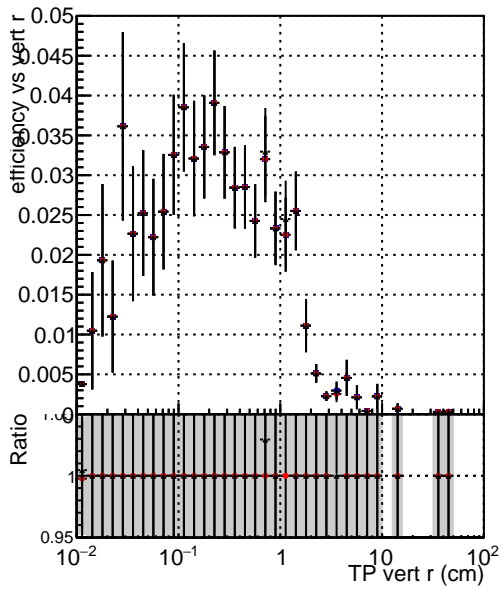

Efficiency vs vertpos**fake+duplicates vs vert r**

—●— DQM_mkFit_TTbarPU50_extractedGeoms_rescaleError100
—●— DQM_mkFit_TTbarPU50_extractedGeoms_rescaleError100_pTCutOverlap0p0
—●— DQM_mkFit_TTbarPU50_extractedGeoms_rescaleError100_pTCutOverlap0p0_dynamicChi2CutOverlap

Efficiency vs vert z**Efficiency vs. sim PV z****fake+duplicates vs Sim. PV z**