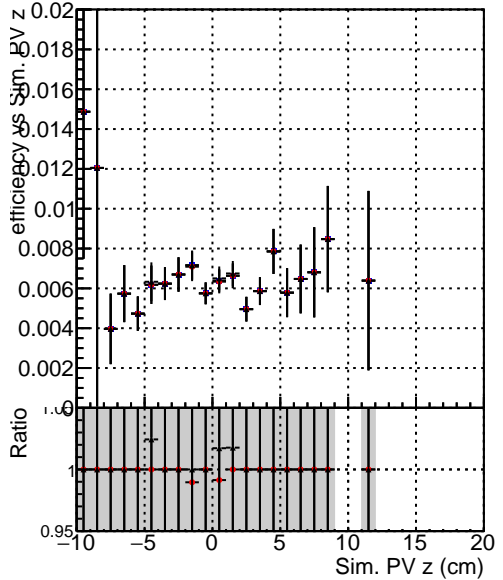

Efficiency vs vertpos**fake+duplicates vs vert r**

—●— DQM_mkFit_TTbarPU50_extractedGeoms_rescaleError100
—●— DQM_mkFit_TTbarPU50_extractedGeoms_rescaleError100_pTCutOverlap0p0
—●— DQM_mkFit_TTbarPU50_extractedGeoms_rescaleError100_pTCutOverlap0p0_dynamicChi2CutOverlap

Efficiency vs vert z**Efficiency vs. sim PV z****fake+duplicates vs Sim. PV z**