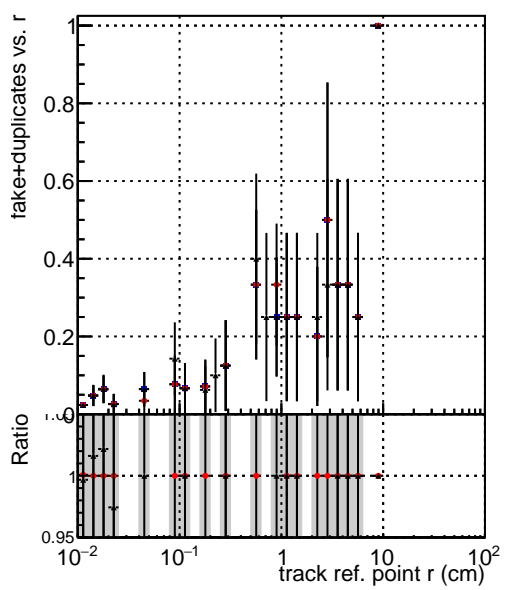

Efficiency vs vertpos**fake+duplicates vs vert r**

—●— DQM_mkFit_TTbarPU50_extractedGeoms_rescaleError100
—●— DQM_mkFit_TTbarPU50_extractedGeoms_rescaleError100_pTCutOverlap0p0
—●— DQM_mkFit_TTbarPU50_extractedGeoms_rescaleError100_pTCutOverlap0p0_dynamicChi2CutOverlap

Efficiency vs vert z**Efficiency vs. sim PV z****fake+duplicates vs Sim. PV z**