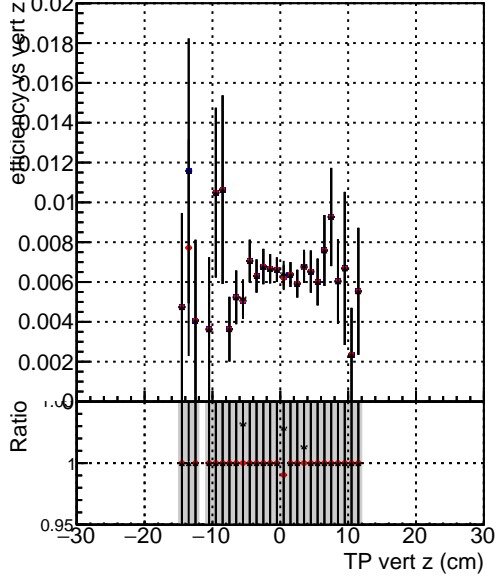

Efficiency vs vertpos**fake+duplicates vs vert r**

—●— DQM_mkFit_TTbarPU50_extractedGeoms_rescaleError100
—●— DQM_mkFit_TTbarPU50_extractedGeoms_rescaleError100_pTCutOverlap0p0
—●— DQM_mkFit_TTbarPU50_extractedGeoms_rescaleError100_pTCutOverlap0p0_dynamicChi2CutOverlap

Efficiency vs vert z**Efficiency vs. sim PV z****fake+duplicates vs Sim. PV z**