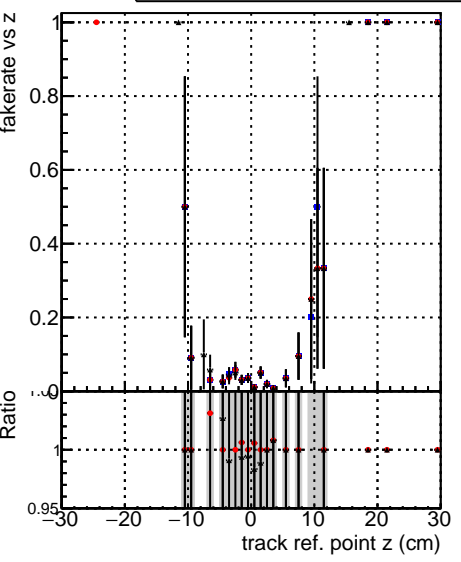

Fake rate vs vertpos**Duplicates Rate vs vertpos****Pileup rate vs vertpos**

■ ● DQM_mkFit_TTbarPU50_extractedGeoms_rescaleError100
■ ● DQM_mkFit_TTbarPU50_extractedGeoms_rescaleError100_pTCutOverlap0p0
■ ● DQM_mkFit_TTbarPU50_extractedGeoms_rescaleError100_dynamicChi2CutOverlap

Fake rate vs v**Fake rate vs. sim PV z****Duplicates Rate vs sim PV z****Pileup rate vs. sim PV z**