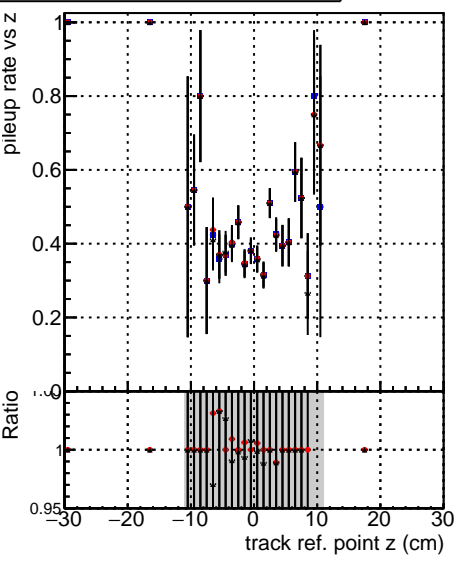

Fake rate vs vertpos**Duplicates Rate vs vertpos****Pileup rate vs vertpos**

■ ● DQM_mkFit_TTbarPU50_extractedGeoms_rescaleError100
■ ● DQM_mkFit_TTbarPU50_extractedGeoms_rescaleError100_pTCutOverlap0p0
■ ● DQM_mkFit_TTbarPU50_extractedGeoms_rescaleError100_dynamicChi2CutOverlap

Fake rate vs v**Fake rate vs. sim PV z****Duplicates Rate vs sim PV z****Pileup rate vs. sim PV z**