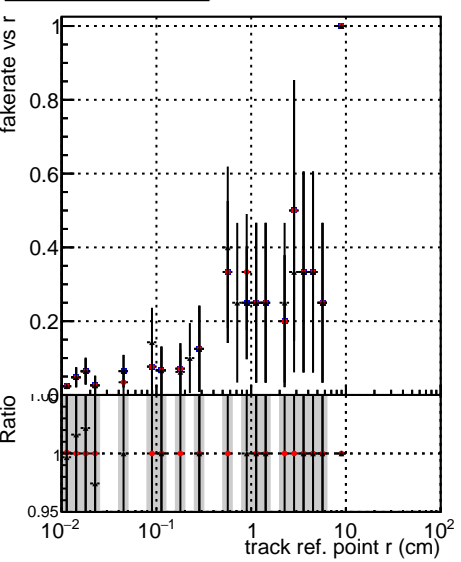

Fake rate vs vertpos**Duplicates Rate vs vertpos****Pileup rate vs vertpos**

■ ● DQM_mkFit_TTbarPU50_extractedGeoms_rescaleError100
■ ● DQM_mkFit_TTbarPU50_extractedGeoms_rescaleError100_pTCutOverlap0p0
■ ● DQM_mkFit_TTbarPU50_extractedGeoms_rescaleError100_dynamicChi2CutOverlap

Fake rate vs v**Fake rate vs. sim PV z****Duplicates Rate vs sim PV z****Pileup rate vs. sim PV z**