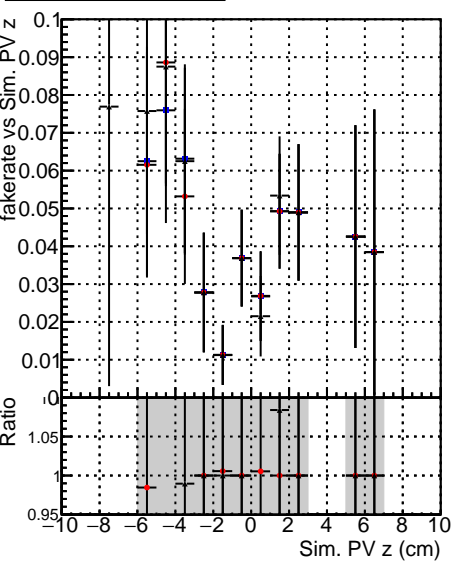

Fake rate vs vertpos**Duplicates Rate vs vertpos****Pileup rate vs vertpos**

■ ● DQM_mkFit_TTbarPU50_extractedGeoms_rescaleError100
■ ● DQM_mkFit_TTbarPU50_extractedGeoms_rescaleError100_pTCutOverlap0p0
■ ● DQM_mkFit_TTbarPU50_extractedGeoms_rescaleError100_dynamicChi2CutOverlap

Fake rate vs v**Fake rate vs. sim PV z****Duplicates Rate vs sim PV z****Pileup rate vs. sim PV z**