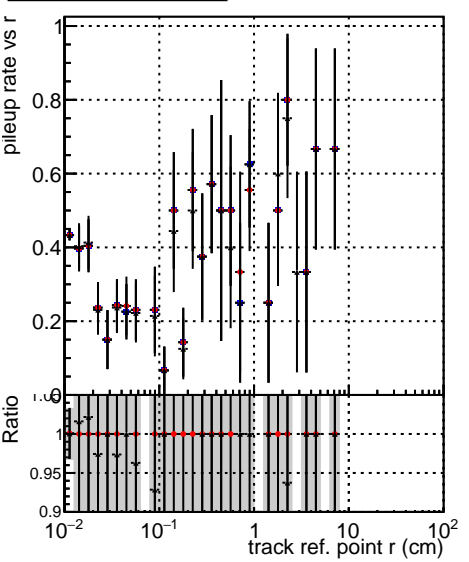

Fake rate vs vertpos**Duplicates Rate vs vertpos****Pileup rate vs vertpos**

■ ● DQM_mkFit_TTbarPU50_extractedGeoms_rescaleError100
■ ● DQM_mkFit_TTbarPU50_extractedGeoms_rescaleError100_pTCutOverlap0p0
■ ● DQM_mkFit_TTbarPU50_extractedGeoms_rescaleError100_dynamicChi2CutOverlap

Fake rate vs v**Fake rate vs. sim PV z****Duplicates Rate vs sim PV z****Pileup rate vs. sim PV z**