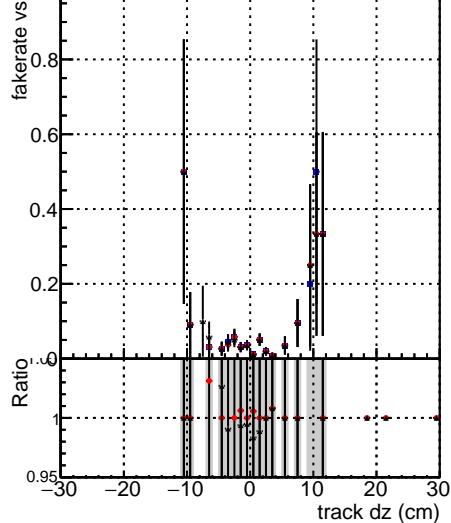

Fake rate vs dxy

Duplicates Rate vs Dxy

Pileup rate vs dxy

—•— DGM mkFit TTbar PU50 extracted Geoms_rescale Error100
—•— DGM mkFit TTbar PU50 extracted Geoms_rescale Error100 pTCutOverlap0p0
—•— DGM mkFit TTbar PU50 extracted Geoms_rescale Error100 pTCutOverlap0p0 dynamicChi2CutOverlap

Fake rate vs dz

Duplicates Rate vs Ddz

Pileup rate vs dz