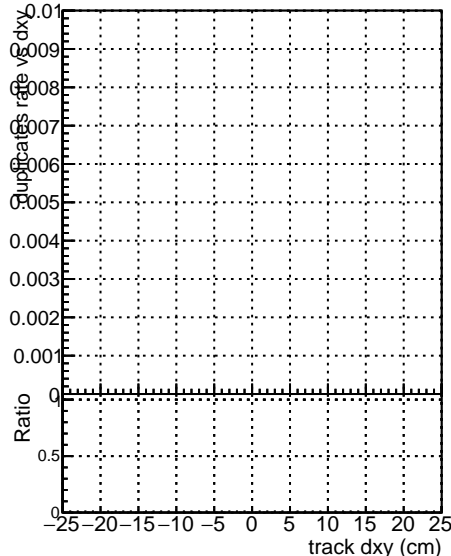

Fake rate vs dxy

Duplicates Rate vs Dxy

Pileup rate vs dxy

—•— DGM mkFit TTbar PU50 extracted Geoms_rescale Error100
—•— DGM mkFit TTbar PU50 extracted Geoms_rescale Error100 pTCutOverlap0p0
—•— DGM mkFit TTbar PU50 extracted Geoms_rescale Error100 pTCutOverlap0p0 dynamicChi2CutOverlap