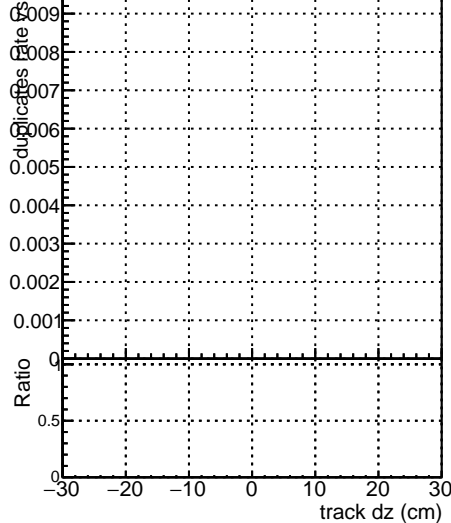

Duplicates Rate vs Ddz