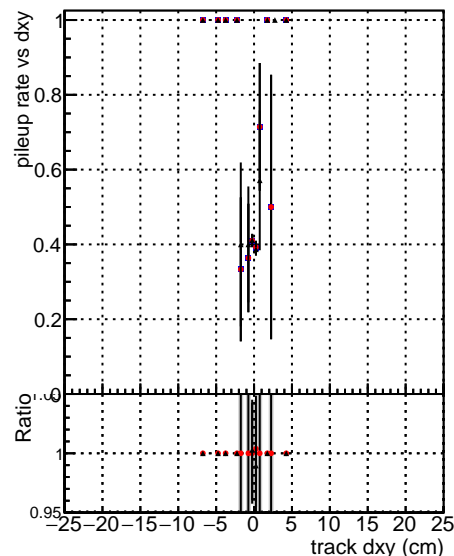

Fake rate vs dxy

Duplicates Rate vs Dxy

Pileup rate vs dxy

—•— DGM mkFit TTbar PU50 extracted Geoms_rescale Error100
—•— DGM mkFit TTbar PU50 extracted Geoms_rescale Error100 pTCutOverlap0p0
—•— DGM mkFit TTbar PU50 extracted Geoms_rescale Error100 pTCutOverlap0p0 dynamicChi2CutOverlap

Fake rate vs dz

Duplicates Rate vs Ddz

Pileup rate vs dz