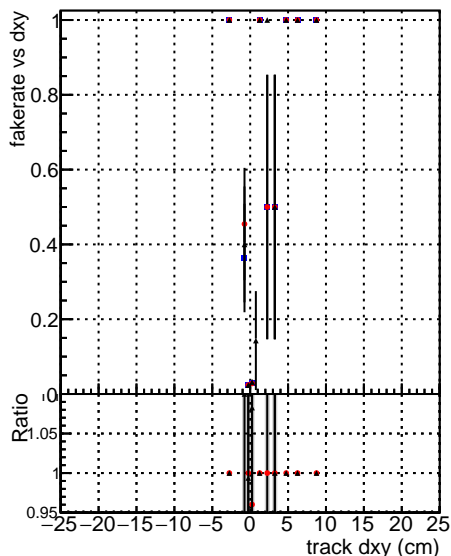

Fake rate vs dxy

Duplicates Rate vs Dxy

Pileup rate vs dxy

—•— DGM mkFit TTbar PU50 extracted Geoms_rescale Error100
—•— DGM mkFit TTbar PU50 extracted Geoms_rescale Error100 pTCutOverlap0p0
—•— DGM mkFit TTbar PU50 extracted Geoms_rescale Error100 pTCutOverlap0p0 dynamicChi2CutOverlap

Fake rate vs dz

Duplicates Rate vs Ddz

Pileup rate vs dz