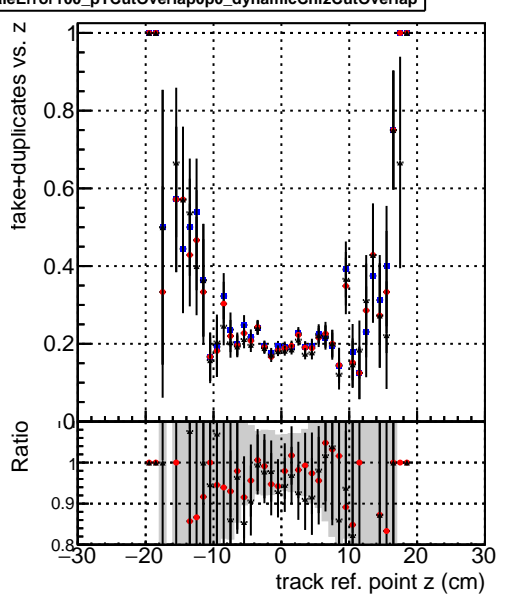

fake+duplicates vs Sim. PV z