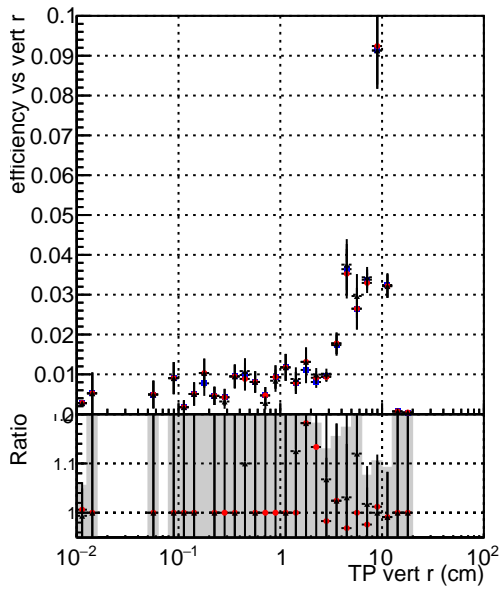

Efficiency vs vert z

Efficiency vs vertpos