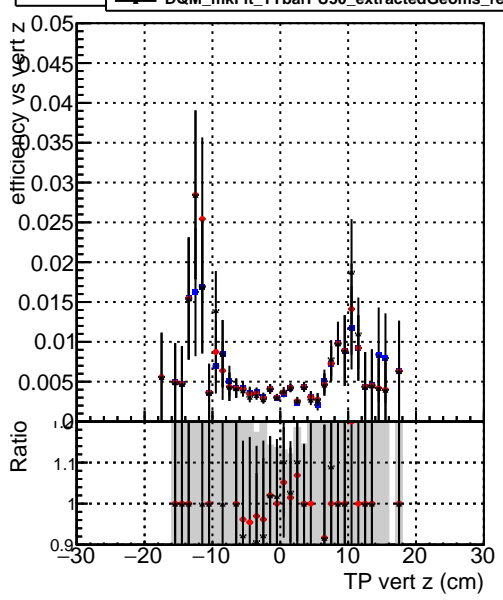

Efficiency vs. sim PV z

Efficiency vs vert z