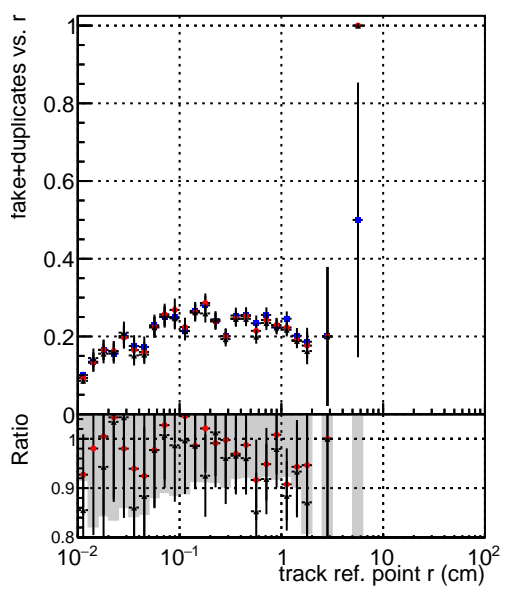

fake+duplicates vs vert r