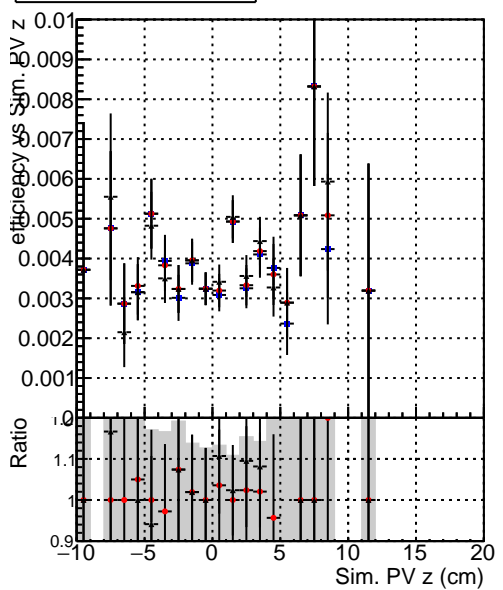

Efficiency vs. sim PV z