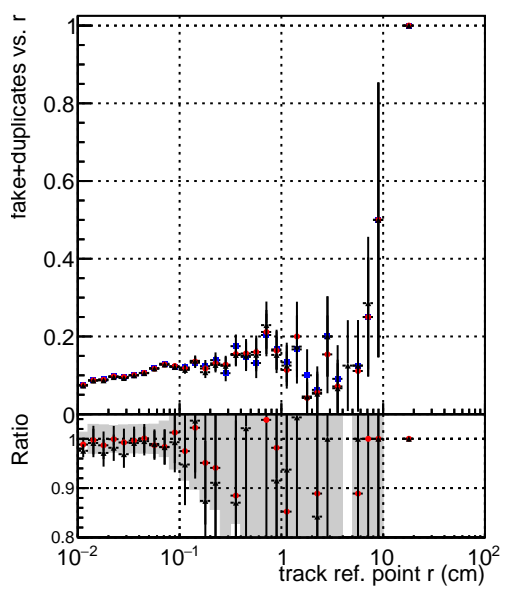

Efficiency vs vertos**fake+duplicates vs vert r****Efficiency**

- DQM_mkFit_TTbarPU50_extractedGeoms_rescaleError100
- DQM_mkFit_TTbarPU50_extractedGeoms_rescaleError100_pTCutOverlap0p0
- DQM_mkFit_TTbarPU50_extractedGeoms_rescaleError100_pTCutOverlap0p0_dynamicChi2CutOverlap

**Efficiency vs. sim PV z****fake+duplicates vs Sim. PV z**