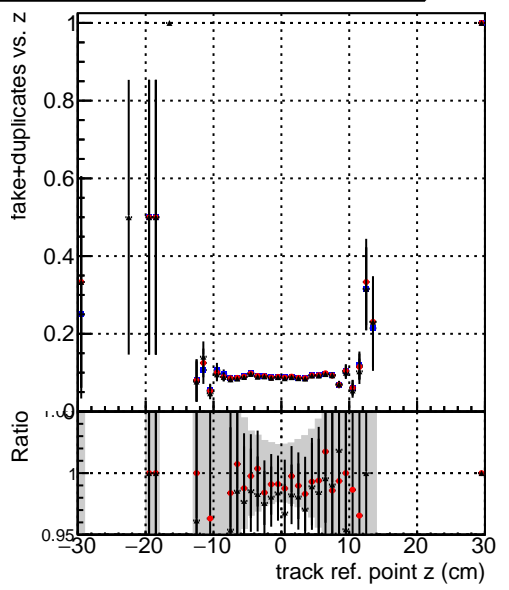

Efficiency vs vertos**fake+duplicates vs vert r****Efficiency**

- DQM_mkFit_TTbarPU50_extractedGeoms_rescaleError100
- DQM_mkFit_TTbarPU50_extractedGeoms_rescaleError100_pTCutOverlap0p0
- DQM_mkFit_TTbarPU50_extractedGeoms_rescaleError100_pTCutOverlap0p0_dynamicChi2CutOverlap

**Efficiency vs. sim PV z****fake+duplicates vs Sim. PV z**