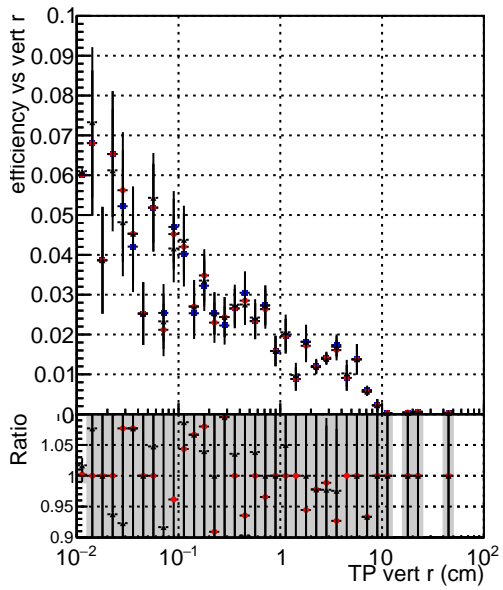

Efficiency vs vertos**fake+duplicates vs vert r****Efficiency**

- DQM_mkFit_TTbarPU50_extractedGeoms_rescaleError100
- DQM_mkFit_TTbarPU50_extractedGeoms_rescaleError100_pTCutOverlap0p0
- DQM_mkFit_TTbarPU50_extractedGeoms_rescaleError100_pTCutOverlap0p0_dynamicChi2CutOverlap

**Efficiency vs. sim PV z****fake+duplicates vs Sim. PV z**