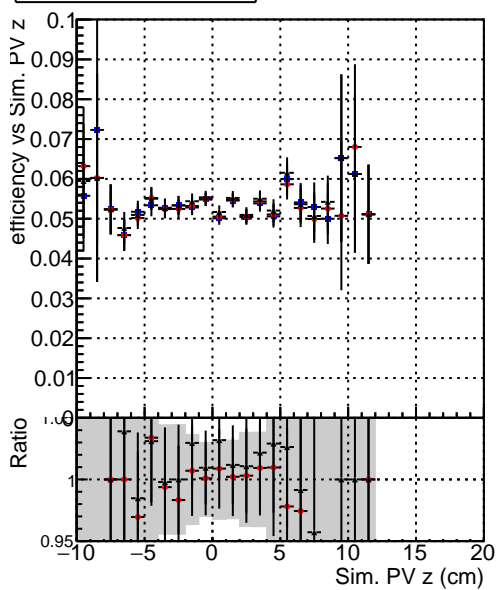

Efficiency vs vertos**fake+duplicates vs vert r****Efficiency**

- DQM_mkFit_TTbarPU50_extractedGeoms_rescaleError100
- DQM_mkFit_TTbarPU50_extractedGeoms_rescaleError100_pTCutOverlap0p0
- DQM_mkFit_TTbarPU50_extractedGeoms_rescaleError100_pTCutOverlap0p0_dynamicChi2CutOverlap

**Efficiency vs. sim PV z****fake+duplicates vs Sim. PV z**