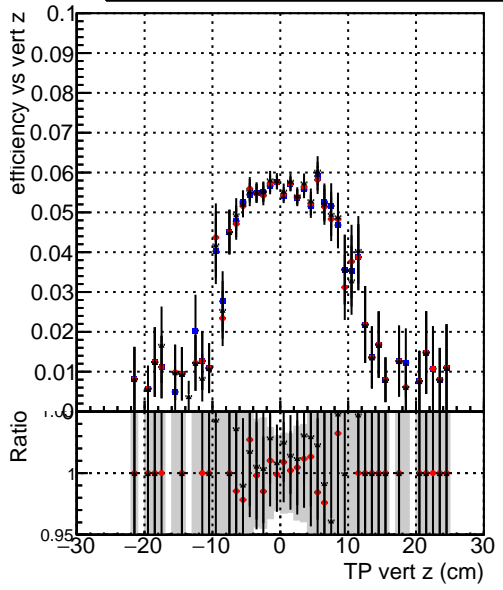

Efficiency vs vertos**fake+duplicates vs vert r****Efficiency**

- DQM_mkFit_TTbarPU50_extractedGeoms_rescaleError100
- DQM_mkFit_TTbarPU50_extractedGeoms_rescaleError100_pTCutOverlap0p0
- DQM_mkFit_TTbarPU50_extractedGeoms_rescaleError100_pTCutOverlap0p0_dynamicChi2CutOverlap

**Efficiency vs. sim PV z****fake+duplicates vs Sim. PV z**