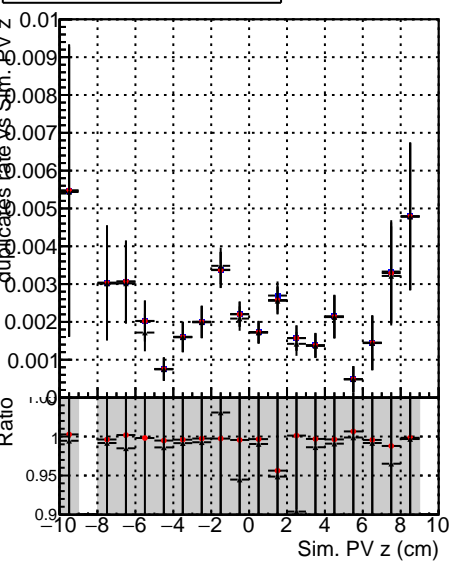

Fake rate vs vertpos**Duplicates Rate vs vertpos****Pileup rate vs vertpos**

—●— DQM_mkFit_TTbarPU50_extractedGeoms_rescaleError100
—●— DQM_mkFit_TTbarPU50_extractedGeoms_rescaleError100_pTCutOverlap0p0
—●— DQM_mkFit_TTbarPU50_extractedGeoms_rescaleError100_dynamicChi2CutOverlap

Fake rate vs v**Duplicates rate vs z****Pileup rate vs z****Fake rate vs. sim PV z****Duplicates Rate vs sim PV z****Pileup rate vs. sim PV z**