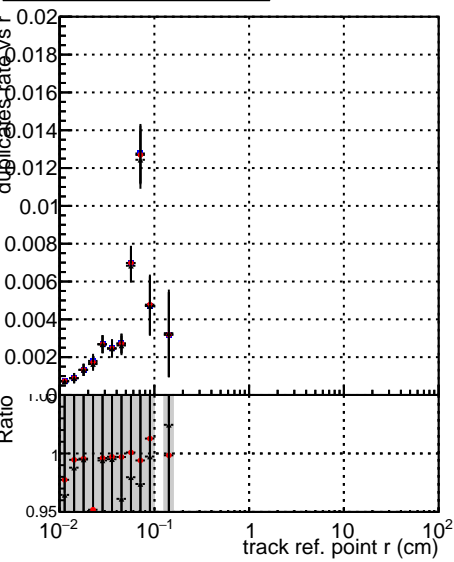

Fake rate vs vertpos**Duplicates Rate vs vertpos****Pileup rate vs vertpos**

—●— DQM_mkFit_TTbarPU50_extractedGeoms_rescaleError100
—●— DQM_mkFit_TTbarPU50_extractedGeoms_rescaleError100_pTCutOverlap0p0
—●— DQM_mkFit_TTbarPU50_extractedGeoms_rescaleError100_dynamicChi2CutOverlap

Fake rate vs v**Duplicates rate vs z****Pileup rate vs z****Fake rate vs. sim PV z****Duplicates Rate vs sim PV z****Pileup rate vs. sim PV z**