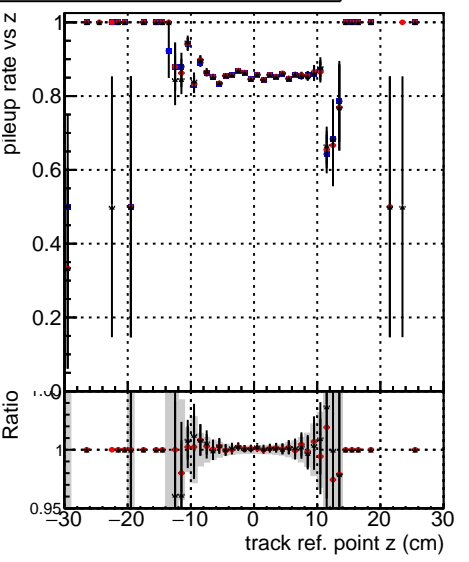

Fake rate vs vertpos**Duplicates Rate vs vertpos****Pileup rate vs vertpos**

—●— DQM_mkFit_TTbarPU50_extractedGeoms_rescaleError100
—●— DQM_mkFit_TTbarPU50_extractedGeoms_rescaleError100_pTCutOverlap0p0
—●— DQM_mkFit_TTbarPU50_extractedGeoms_rescaleError100_dynamicChi2CutOverlap

Fake rate vs v**Duplicates rate vs z****Pileup rate vs z****Fake rate vs. sim PV z****Duplicates Rate vs sim PV z****Pileup rate vs. sim PV z**