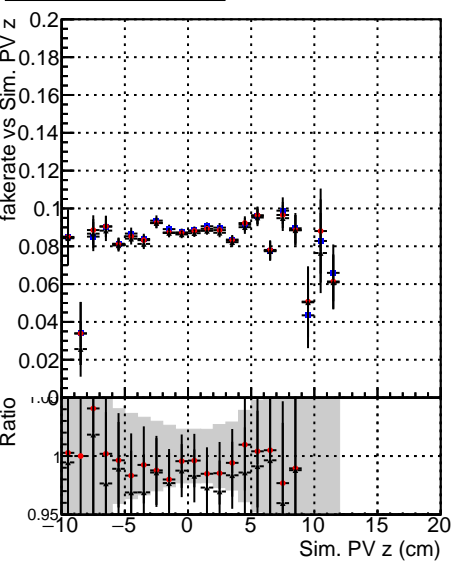

Fake rate vs vertpos**Duplicates Rate vs vertpos****Pileup rate vs vertpos**

—●— DQM_mkFit_TTbarPU50_extractedGeoms_rescaleError100
—●— DQM_mkFit_TTbarPU50_extractedGeoms_rescaleError100_pTCutOverlap0p0
—●— DQM_mkFit_TTbarPU50_extractedGeoms_rescaleError100_dynamicChi2CutOverlap

Fake rate vs v**Duplicates rate vs z****Pileup rate vs z****Fake rate vs. sim PV z****Duplicates Rate vs sim PV z****Pileup rate vs. sim PV z**