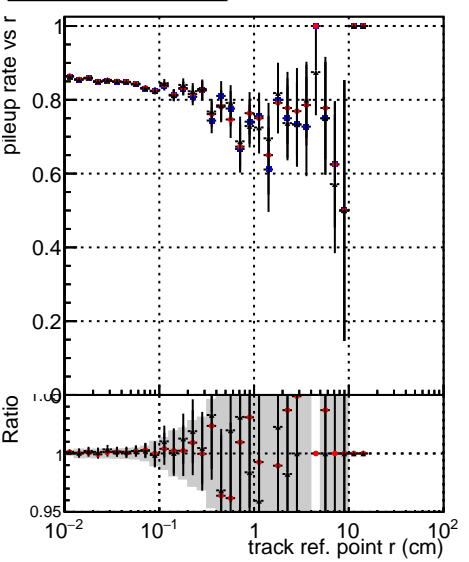

Fake rate vs vertpos**Duplicates Rate vs vertpos****Pileup rate vs vertpos**

—●— DQM_mkFit_TTbarPU50_extractedGeoms_rescaleError100
—●— DQM_mkFit_TTbarPU50_extractedGeoms_rescaleError100_pTCutOverlap0p0
—●— DQM_mkFit_TTbarPU50_extractedGeoms_rescaleError100_dynamicChi2CutOverlap

Fake rate vs v**Duplicates rate vs z****Pileup rate vs z****Fake rate vs. sim PV z****Duplicates Rate vs sim PV z****Pileup rate vs. sim PV z**