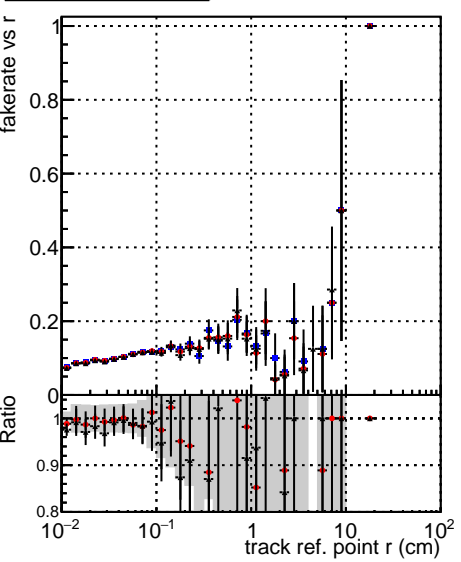

Fake rate vs vertpos**Duplicates Rate vs vertpos****Pileup rate vs vertpos**

—●— DQM_mkFit_TTbarPU50_extractedGeoms_rescaleError100
—●— DQM_mkFit_TTbarPU50_extractedGeoms_rescaleError100_pTCutOverlap0p0
—●— DQM_mkFit_TTbarPU50_extractedGeoms_rescaleError100_dynamicChi2CutOverlap

Fake rate vs v**Duplicates rate vs z****Pileup rate vs z****Fake rate vs. sim PV z****Duplicates Rate vs sim PV z****Pileup rate vs. sim PV z**