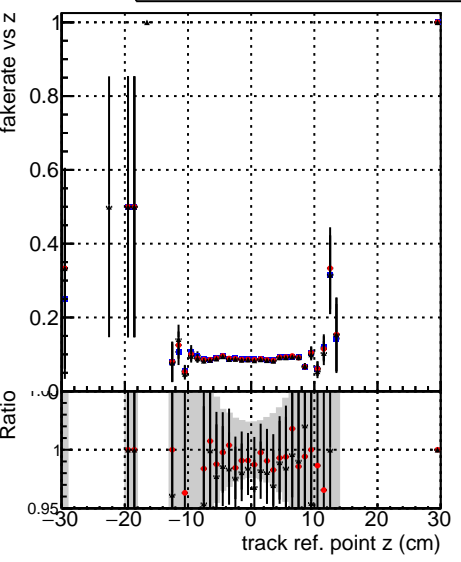

Fake rate vs vertpos**Duplicates Rate vs vertpos****Pileup rate vs vertpos**

—●— DQM_mkFit_TTbarPU50_extractedGeoms_rescaleError100
—●— DQM_mkFit_TTbarPU50_extractedGeoms_rescaleError100_pTCutOverlap0p0
—●— DQM_mkFit_TTbarPU50_extractedGeoms_rescaleError100_dynamicChi2CutOverlap

Fake rate vs v**Duplicates rate vs z****Pileup rate vs z****Fake rate vs. sim PV z****Duplicates Rate vs sim PV z****Pileup rate vs. sim PV z**