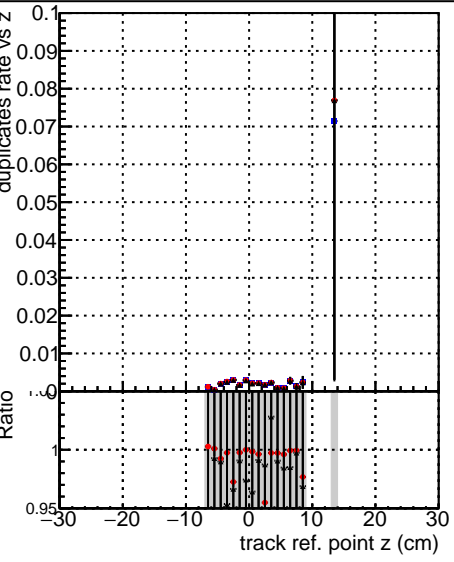

Fake rate vs vertpos**Duplicates Rate vs vertpos****Pileup rate vs vertpos**

—●— DQM_mkFit_TTbarPU50_extractedGeoms_rescaleError100
—●— DQM_mkFit_TTbarPU50_extractedGeoms_rescaleError100_pTCutOverlap0p0
—●— DQM_mkFit_TTbarPU50_extractedGeoms_rescaleError100_dynamicChi2CutOverlap

Fake rate vs v**Duplicates rate vs z****Pileup rate vs z****Fake rate vs. sim PV z****Duplicates Rate vs sim PV z****Pileup rate vs. sim PV z**