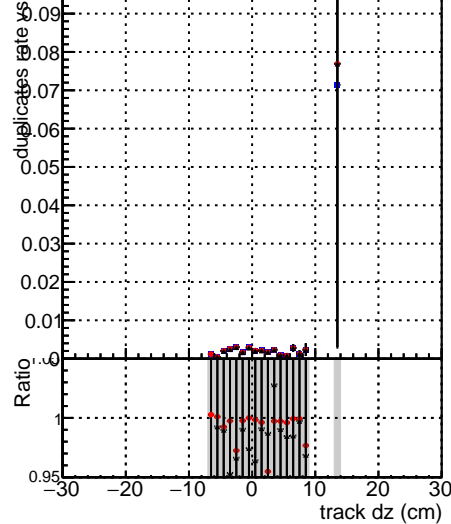

Duplicates Rate vs Ddz