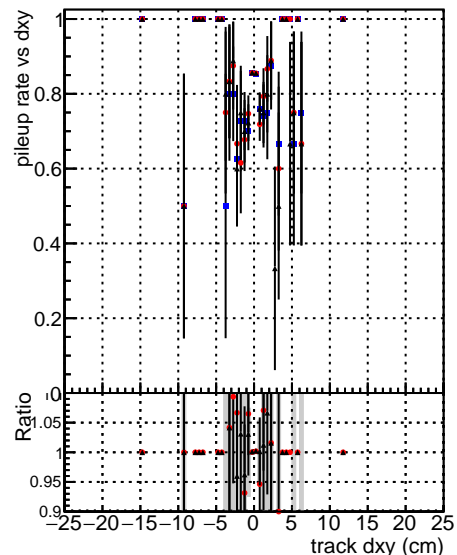

Fake rate vs dxy

Duplicates Rate vs Dxy

Pileup rate vs dxy

Legend for all plots:

- Blue square: DGM_mkFit_TTbar_PU50_extracted_Geoms_rescale_Error100
- Red circle: DGM_mkFit_TTbar_PU50_extracted_Geoms_rescale_Error100
- Black triangle: DGM_mkFit_TTbar_PU50_extracted_Geoms_rescale_Error100
- Black circle: pTCutOverlap0p0
- Black square: dynamicChi2CutOverlap

Fake rate vs dz

Duplicates Rate vs Ddz

Pileup rate vs dz