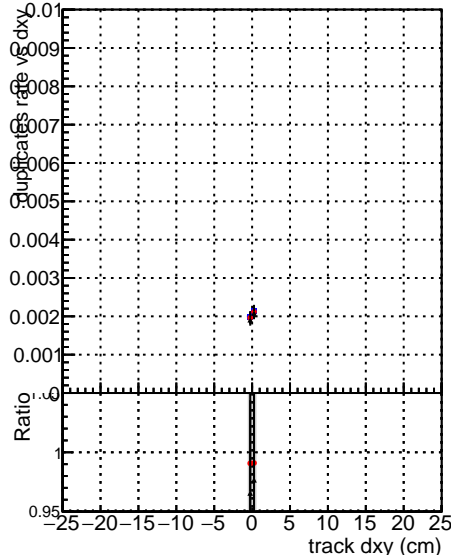

Fake rate vs dxy

Duplicates Rate vs Dxy

Pileup rate vs dxy

Legend for all plots:

- Blue square: DGM_mkFit_TTbar_PU50_extracted_Geoms_rescale_Error100
- Red circle: DGM_mkFit_TTbar_PU50_extracted_Geoms_rescale_Error100
- Black triangle: DGM_mkFit_TTbar_PU50_extracted_Geoms_rescale_Error100
- Black circle: pTCutOverlap0p0
- Black square: dynamicChi2CutOverlap