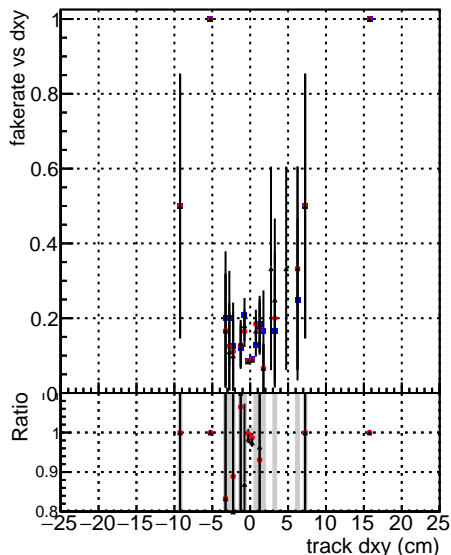

Fake rate vs dxy

Duplicates Rate vs Dxy

Pileup rate vs dxy

Legend for all plots:

- Blue square: DGM_mkFit_TTbar_PU50_extracted_Geoms_rescale_Error100
- Red circle: DGM_mkFit_TTbar_PU50_extracted_Geoms_rescale_Error100
- Black triangle: DGM_mkFit_TTbar_PU50_extracted_Geoms_rescale_Error100
- Black circle: pTCutOverlap0p0
- Black square: dynamicChi2CutOverlap

Fake rate vs dz

Duplicates Rate vs Ddz

Pileup rate vs dz