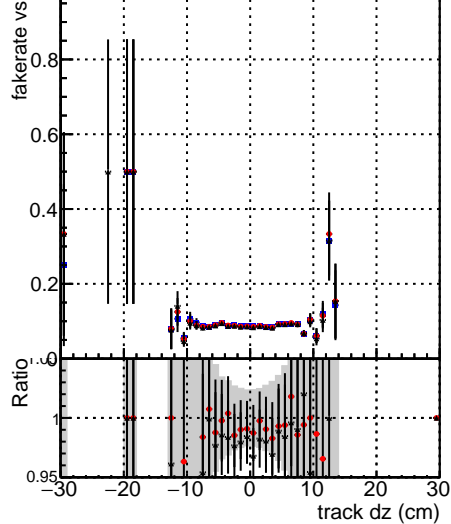

Fake rate vs dxy

Duplicates Rate vs Dxy

Pileup rate vs dxy

Legend for all plots:

- Blue square: DGM_mkFit_TTbar_PU50_extracted_Geoms_rescale_Error100
- Red circle: DGM_mkFit_TTbar_PU50_extracted_Geoms_rescale_Error100
- Black triangle: DGM_mkFit_TTbar_PU50_extracted_Geoms_rescale_Error100
- Black circle: pTCutOverlap0p0
- Black square: dynamicChi2CutOverlap

Fake rate vs dz

Duplicates Rate vs Ddz

Pileup rate vs dz