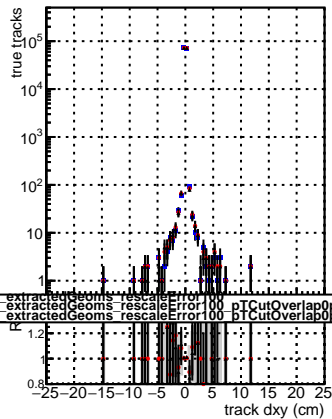

N of reco track vs dxy

N of associated (recoToSim) tracks vs dxy

N of associated (recoToSim) looper tracks vs dxy

N of reco track vs dz

N of associated (recoToSim) tracks vs dz

N of associated (recoToSim) looper tracks vs dz