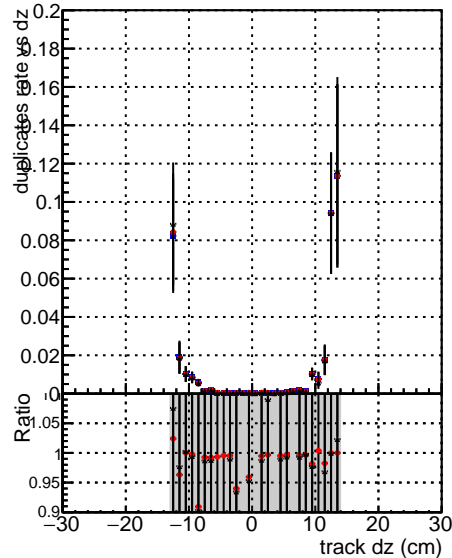

Duplicates Rate vs Dxy