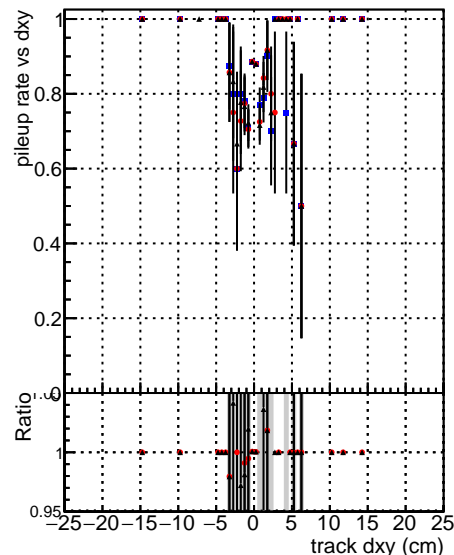

Fake rate vs dxy

Duplicates Rate vs Dxy

Pileup rate vs dxy

—•— DGM mkFit TTbar PU50 extracted Geoms\_rescale Error100  
—•— DGM mkFit TTbar PU50 extracted Geoms\_rescale Error100 pTCutOverlap0p0  
—•— DGM mkFit TTbar PU50 extracted Geoms\_rescale Error100 pTCutOverlap0p0 dynamicChi2CutOverlap

Fake rate vs dz

Duplicates Rate vs Dxy

Pileup rate vs dxy