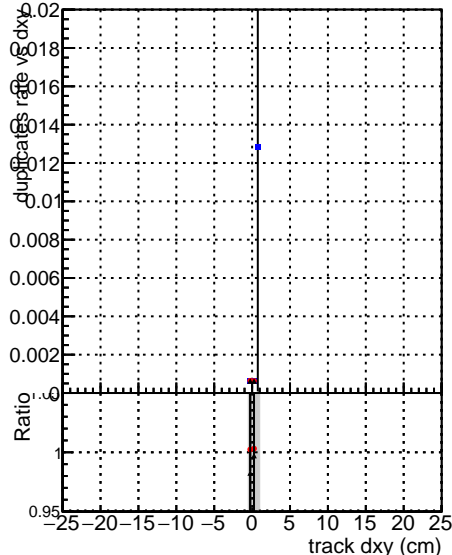

Fake rate vs dxy

Duplicates Rate vs Dxy

Pileup rate vs dxy

—•— DGM mkFit TTbar PU50 extracted Geoms\_rescale Error100  
—•— DGM mkFit TTbar PU50 extracted Geoms\_rescale Error100 pTCutOverlap0p0  
—•— DGM mkFit TTbar PU50 extracted Geoms\_rescale Error100 pTCutOverlap0p0 dynamicChi2CutOverlap