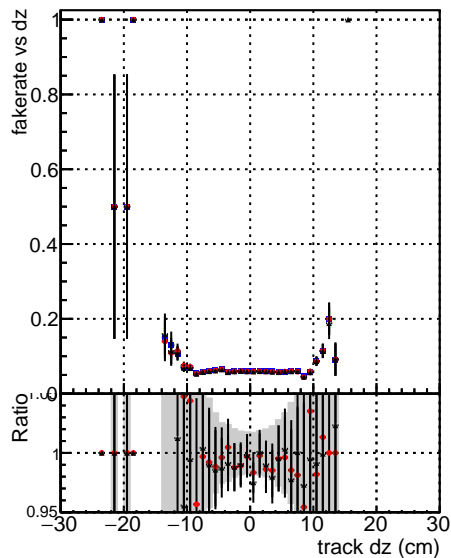

Fake rate vs dxy

Duplicates Rate vs Dxy

Pileup rate vs dxy

—•— DGM mkFit TTbar PU50 extracted Geoms\_rescale Error100  
—•— DGM mkFit TTbar PU50 extracted Geoms\_rescale Error100 pTCutOverlap0p0  
—•— DGM mkFit TTbar PU50 extracted Geoms\_rescale Error100 pTCutOverlap0p0 dynamicChi2CutOverlap

Fake rate vs dz

Duplicates Rate vs Dxy

Pileup rate vs dxy