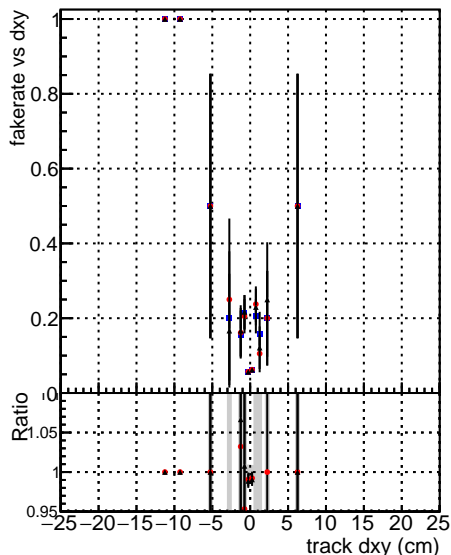

Fake rate vs dxy

Duplicates Rate vs Dxy

Pileup rate vs dxy

—•— DGM mkFit TTbar PU50 extracted Geoms\_rescale Error100  
—•— DGM mkFit TTbar PU50 extracted Geoms\_rescale Error100 pTCutOverlap0p0  
—•— DGM mkFit TTbar PU50 extracted Geoms\_rescale Error100 pTCutOverlap0p0 dynamicChi2CutOverlap