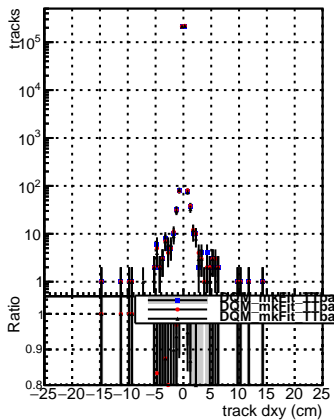

N of reco track vs dxy

N of associated (recoToSim) tracks vs dxy

N of associated (recoToSim) looper tracks vs dxy

N of reco track vs dz

N of associated (recoToSim) tracks vs dz

N of associated (recoToSim) looper tracks vs dz