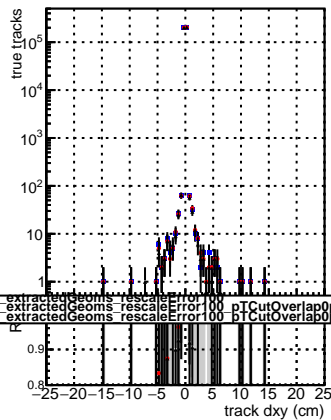

N of reco track vs dxy

N of associated (recoToSim) tracks vs dxy

N of associated (recoToSim) looper tracks vs dxy

N of reco track vs dz

N of associated (recoToSim) tracks vs dz

N of associated (recoToSim) looper tracks vs dz