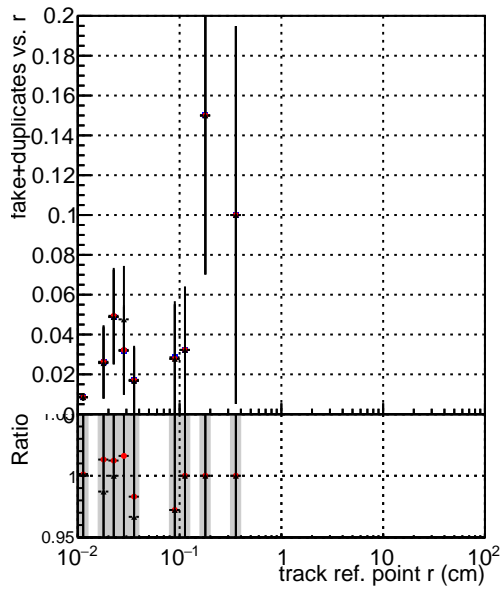

Efficiency vs vertpos**fake+duplicates vs vert r**
Efficiency vs vert z

- DQM_mkFit_TTbarPU50_extractedGeoms_rescaleError100
- DQM_mkFit_TTbarPU50_extractedGeoms_rescaleError100_pTCutOverlap0p0
- DQM_mkFit_TTbarPU50_extractedGeoms_rescaleError100_pTCutOverlap0p0_dynamicChi2CutOverlap

**Efficiency vs. sim PV z****fake+duplicates vs Sim. PV z**