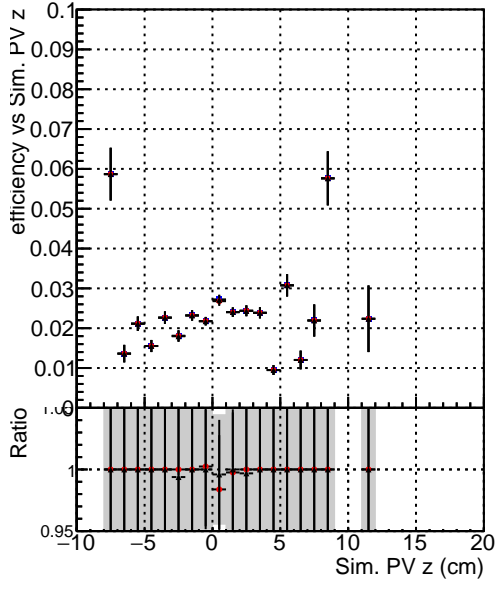

Efficiency vs vertpos**fake+duplicates vs vert r**
Efficiency vs vert z

- DQM_mkFit_TTbarPU50_extractedGeoms_rescaleError100
- DQM_mkFit_TTbarPU50_extractedGeoms_rescaleError100_pTCutOverlap0p0
- DQM_mkFit_TTbarPU50_extractedGeoms_rescaleError100_pTCutOverlap0p0_dynamicChi2CutOverlap

**Efficiency vs. sim PV z****fake+duplicates vs Sim. PV z**