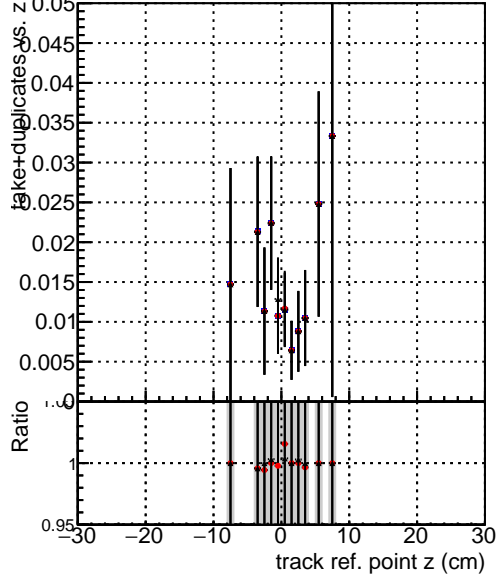

Efficiency vs vertpos**fake+duplicates vs vert r**
Efficiency vs vert z

- DQM_mkFit_TTbarPU50_extractedGeoms_rescaleError100
- DQM_mkFit_TTbarPU50_extractedGeoms_rescaleError100_pTCutOverlap0p0
- DQM_mkFit_TTbarPU50_extractedGeoms_rescaleError100_pTCutOverlap0p0_dynamicChi2CutOverlap

**Efficiency vs. sim PV z****fake+duplicates vs Sim. PV z**