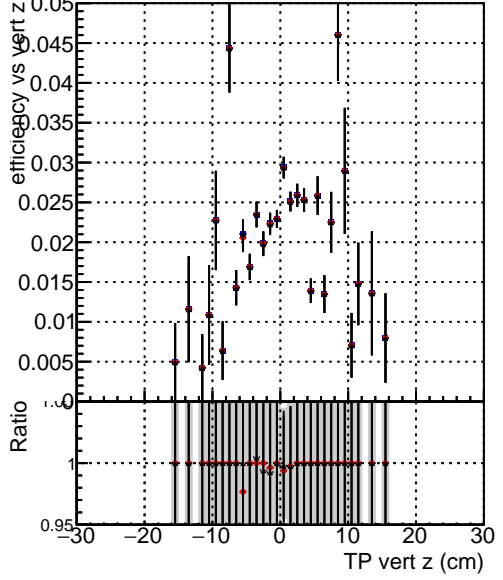

Efficiency vs vertpos**fake+duplicates vs vert r**
Efficiency vs vert z

- DQM_mkFit_TTbarPU50_extractedGeoms_rescaleError100
- DQM_mkFit_TTbarPU50_extractedGeoms_rescaleError100_pTCutOverlap0p0
- DQM_mkFit_TTbarPU50_extractedGeoms_rescaleError100_pTCutOverlap0p0_dynamicChi2CutOverlap

**Efficiency vs. sim PV z****fake+duplicates vs Sim. PV z**