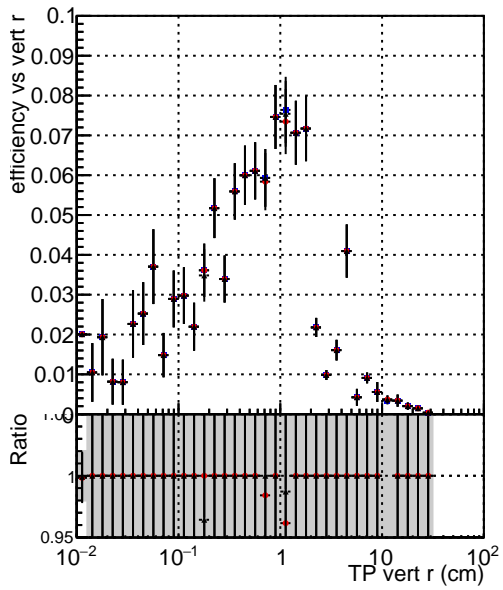

Efficiency vs vertpos**fake+duplicates vs vert r**
Efficiency vs vert z

- DQM_mkFit_TTbarPU50_extractedGeoms_rescaleError100
- DQM_mkFit_TTbarPU50_extractedGeoms_rescaleError100_pTCutOverlap0p0
- DQM_mkFit_TTbarPU50_extractedGeoms_rescaleError100_pTCutOverlap0p0_dynamicChi2CutOverlap

**Efficiency vs. sim PV z****fake+duplicates vs Sim. PV z**