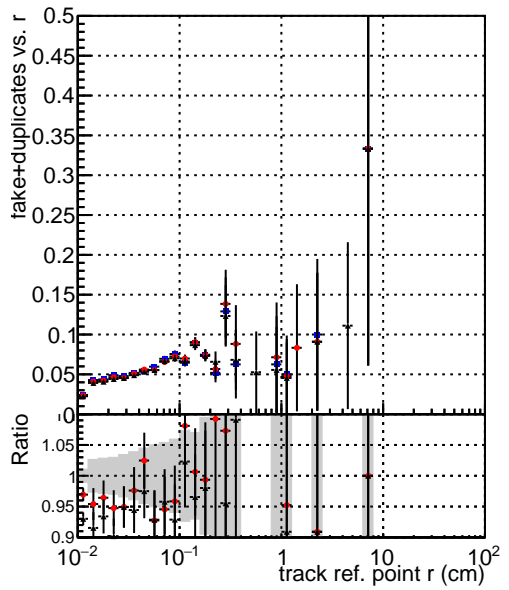

**Efficiency vs vertpos****fake+duplicates vs vert r****Efficiency**

- DQM\_mkFit\_TTbarPU50\_extractedGeoms\_rescaleError100
- DQM\_mkFit\_TTbarPU50\_extractedGeoms\_rescaleError100\_pTCutOverlap0p0
- DQM\_mkFit\_TTbarPU50\_extractedGeoms\_rescaleError100\_pTCutOverlap0p0\_dynamicChi2CutOverlap

**Efficiency vs. sim PV z****fake+duplicates vs Sim. PV z**