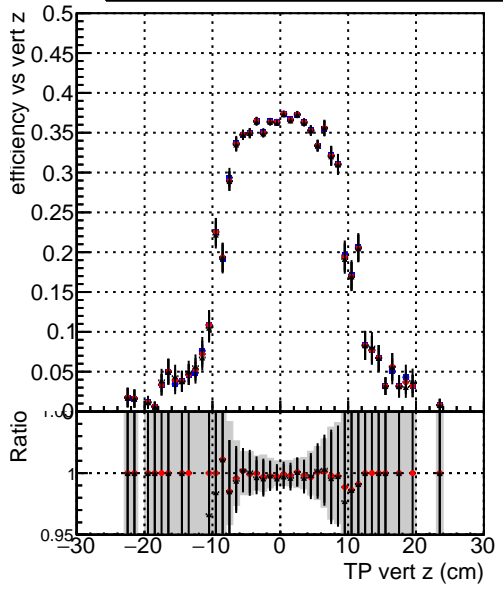

**Efficiency vs vertpos****fake+duplicates vs vert r****Efficiency**

- DQM\_mkFit\_TTbarPU50\_extractedGeoms\_rescaleError100
- DQM\_mkFit\_TTbarPU50\_extractedGeoms\_rescaleError100\_pTCutOverlap0p0
- DQM\_mkFit\_TTbarPU50\_extractedGeoms\_rescaleError100\_pTCutOverlap0p0\_dynamicChi2CutOverlap

**Efficiency vs. sim PV z****fake+duplicates vs Sim. PV z**