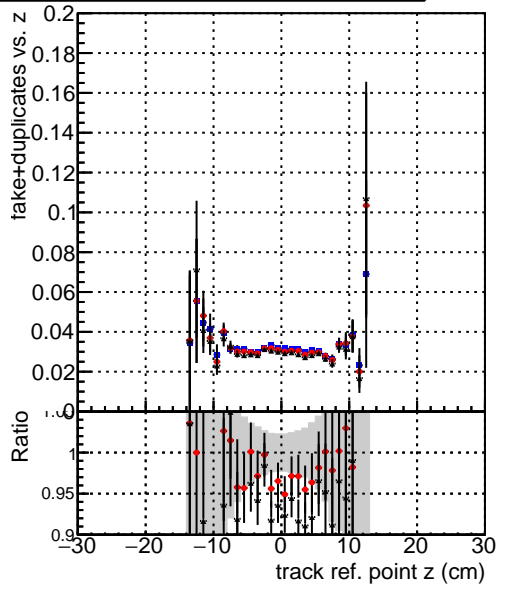

**Efficiency vs vertpos****fake+duplicates vs vert r****Efficiency**

- DQM\_mkFit\_TTbarPU50\_extractedGeoms\_rescaleError100
- DQM\_mkFit\_TTbarPU50\_extractedGeoms\_rescaleError100\_pTCutOverlap0p0
- DQM\_mkFit\_TTbarPU50\_extractedGeoms\_rescaleError100\_pTCutOverlap0p0\_dynamicChi2CutOverlap

**Efficiency vs. sim PV z****fake+duplicates vs Sim. PV z**