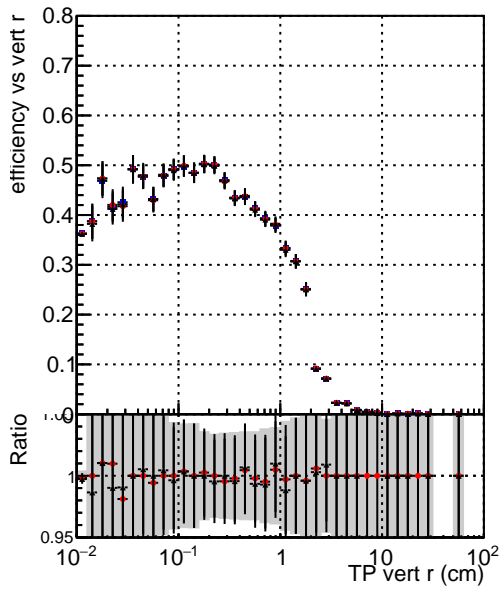

**Efficiency vs vertpos****fake+duplicates vs vert r****Efficiency**

- DQM\_mkFit\_TTbarPU50\_extractedGeoms\_rescaleError100
- DQM\_mkFit\_TTbarPU50\_extractedGeoms\_rescaleError100\_pTCutOverlap0p0
- DQM\_mkFit\_TTbarPU50\_extractedGeoms\_rescaleError100\_pTCutOverlap0p0\_dynamicChi2CutOverlap

**Efficiency vs. sim PV z****fake+duplicates vs Sim. PV z**