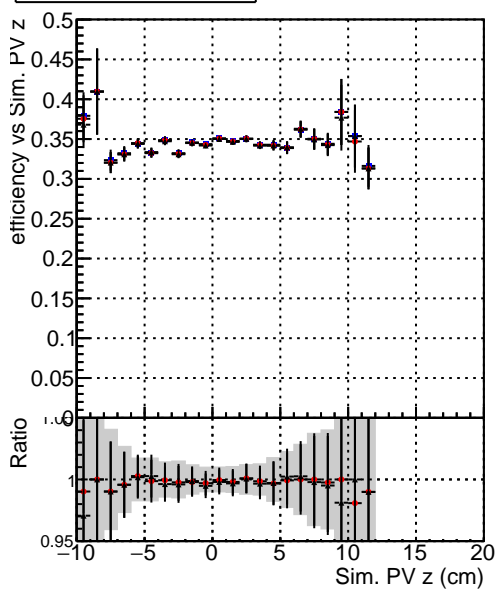

**Efficiency vs vertpos****fake+duplicates vs vert r****Efficiency**

- DQM\_mkFit\_TTbarPU50\_extractedGeoms\_rescaleError100
- DQM\_mkFit\_TTbarPU50\_extractedGeoms\_rescaleError100\_pTCutOverlap0p0
- DQM\_mkFit\_TTbarPU50\_extractedGeoms\_rescaleError100\_pTCutOverlap0p0\_dynamicChi2CutOverlap

**Efficiency vs. sim PV z****fake+duplicates vs Sim. PV z**