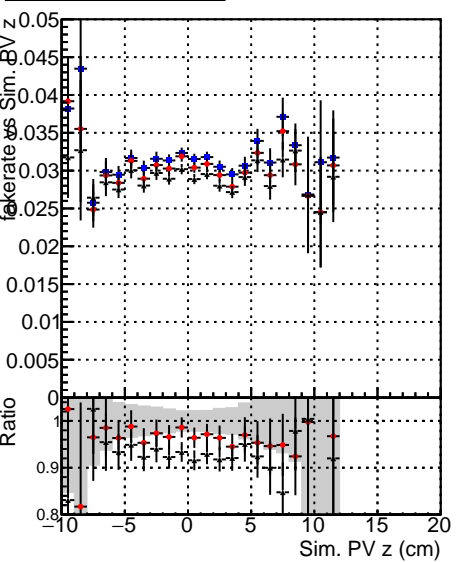

Fake rate vs vertpos**Duplicates Rate vs vertpos****Pileup rate vs vertpos****Fake rate vs v****Duplicates Rate vs v****Pileup rate vs v****Fake rate vs. sim PV z****Duplicates Rate vs sim PV z****Pileup rate vs. sim PV z**

—●— DQM_mkFit_TTbarPU50_extractedGeoms_rescaleError100
—●— DQM_mkFit_TTbarPU50_extractedGeoms_rescaleError100_pTCutOverlap0p0
—●— DQM_mkFit_TTbarPU50_extractedGeoms_rescaleError100_dynamicChi2CutOverlap