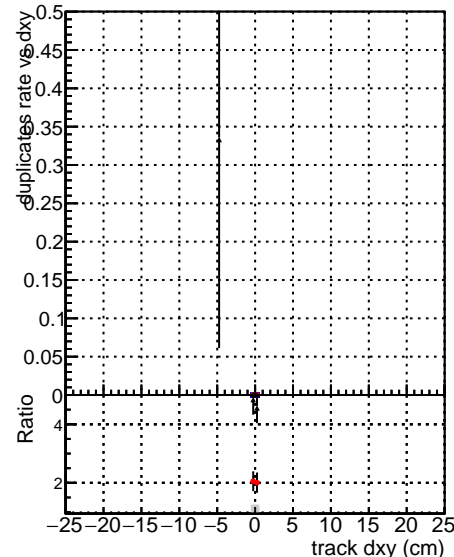

Fake rate vs dxy

Duplicates Rate vs Dxy

Pileup rate vs dxy

—●— DGM\_mkFit —●— TTbar\_PU50\_extracted —●— Geoms\_rescale —●— Error100  
—●— DGM\_mkFit —●— TTbar\_PU50\_extracted —●— Geoms\_rescale —●— Error100 —●— pTCutOverlap0p0 —●— dynamicChi2CutOverlap