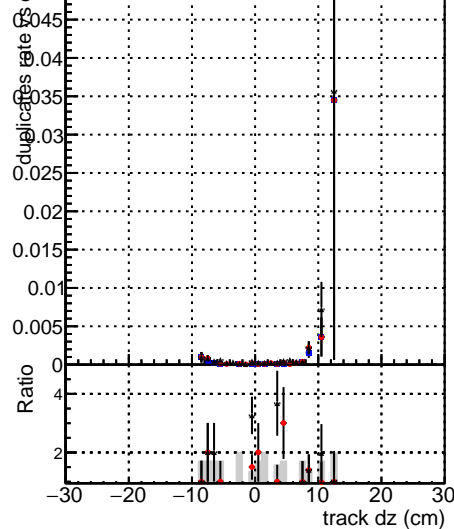

Fake rate vs dxy

Duplicates Rate vs Dxy

Pileup rate vs dxy

—●— DGM\_mkFit —●— TTbar\_PU50\_extracted —●— Geoms\_rescale —●— Error100  
—●— DGM\_mkFit —●— TTbar\_PU50\_extracted —●— Geoms\_rescale —●— Error100 —●— pTCutOverlap0p0 —●— dynamicChi2CutOverlap

Fake rate vs dz

Duplicates rate vs dz

Pileup rate vs dz