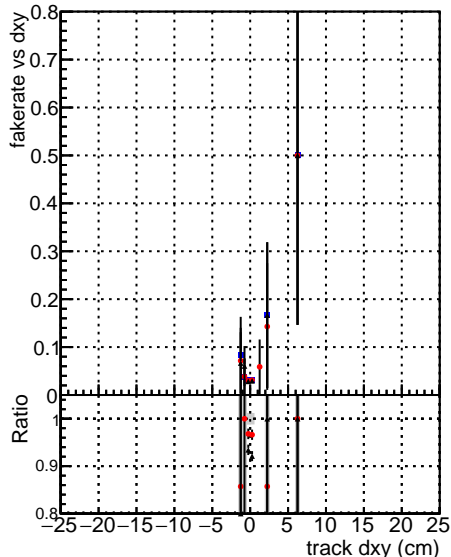

Fake rate vs dxy

Duplicates Rate vs Dxy

Pileup rate vs dxy

—●— DGM\_mkFit —●— TTbar\_PU50\_extracted —●— Geoms\_rescale —●— Error100  
—●— DGM\_mkFit —●— TTbar\_PU50\_extracted —●— Geoms\_rescale —●— Error100 —●— pTCutOverlap0p0 —●— dynamicChi2CutOverlap

Fake rate vs dz

Duplicates rate vs dz

Pileup rate vs dz