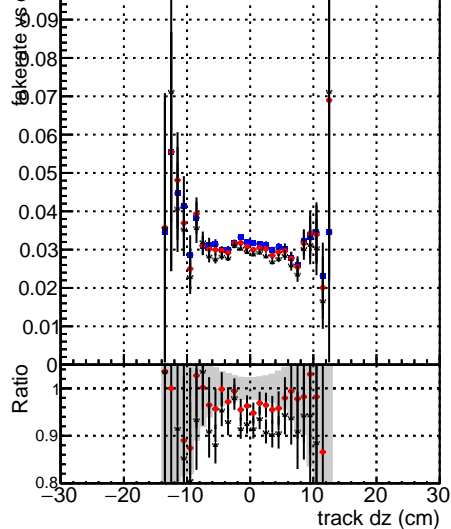

Fake rate vs dxy

Duplicates Rate vs Dxy

Pileup rate vs dxy

—●— DGM\_mkFit —●— TTbar\_PU50\_extracted —●— Geoms\_rescale —●— Error100  
—●— DGM\_mkFit —●— TTbar\_PU50\_extracted —●— Geoms\_rescale —●— Error100 —●— pTCutOverlap0p0 —●— dynamicChi2CutOverlap

Fake rate vs dz

Duplicates rate vs dz

Pileup rate vs dz