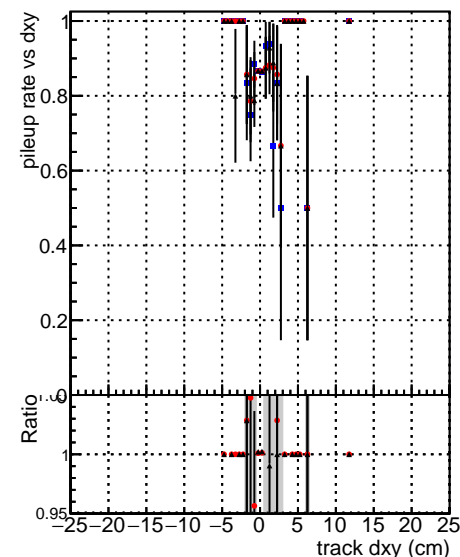

Fake rate vs dxy

Duplicates Rate vs Dxy

Pileup rate vs dxy

—●— DGM\_mkFit —●— TTbar\_PU50\_extracted —●— Geoms\_rescale —●— Error100  
—●— DGM\_mkFit —●— TTbar\_PU50\_extracted —●— Geoms\_rescale —●— Error100 —●— pTCutOverlap0p0 —●— dynamicChi2CutOverlap

Fake rate vs dz

Duplicates rate vs dz

Pileup rate vs dz