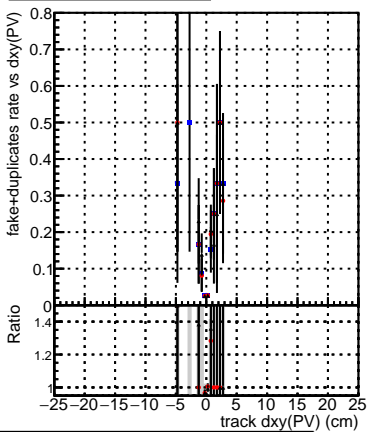

Efficiency vs Dxy(PV)**fake+duplicates vs dxy(PV)****Efficiency****Efficiency vs Dz(PV)****fake+duplicates vs dz(PV)****Efficiency vs Dz(PV)****fake+duplicates vs dz(PV)**

■ DQM_mkFit_TTbarPU50_extractedGeoms_rescaleError100
■ DQM_mkFit_TTbarPU50_extractedGeoms_rescaleError100_pTCutOverlap0p0
■ DQM_mkFit_TTbarPU50_extractedGeoms_rescaleError100_pTCutOverlap0p0_dynamicChi2CutOverlap