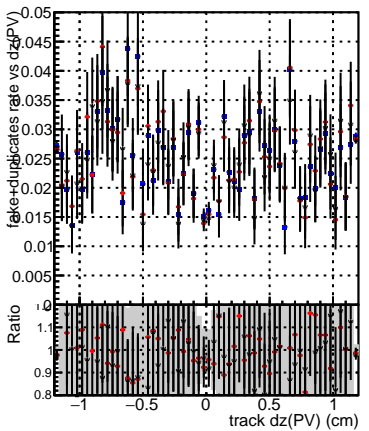

Efficiency vs Dxy(PV)**fake+duplicates vs dxy(PV)****Efficiency****Efficiency vs Dz(PV)****fake+duplicates vs dz(PV)****Efficiency vs Dz(PV)****fake+duplicates vs dz(PV)**

■ DQM_mkFit_TTbarPU50_extractedGeoms_rescaleError100
■ DQM_mkFit_TTbarPU50_extractedGeoms_rescaleError100_pTCutOverlap0p0
■ DQM_mkFit_TTbarPU50_extractedGeoms_rescaleError100_pTCutOverlap0p0_dynamicChi2CutOverlap