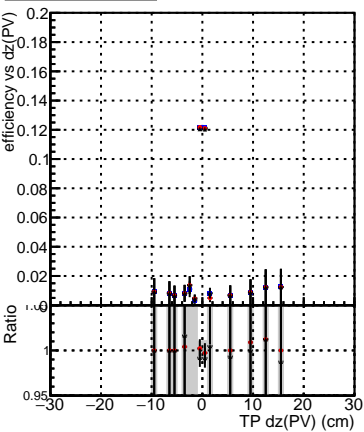

Efficiency vs Dxy(PV)**fake+duplicates vs dxy(PV)****Efficiency****Efficiency vs Dz(PV)****fake+duplicates vs dz(PV)****Efficiency vs Dz(PV)****fake+duplicates vs dz(PV)**

■ DQM_mkFit_TTbarPU50_extractedGeoms_rescaleError100
■ DQM_mkFit_TTbarPU50_extractedGeoms_rescaleError100_pTCutOverlap0p0
■ DQM_mkFit_TTbarPU50_extractedGeoms_rescaleError100_pTCutOverlap0p0_dynamicChi2CutOverlap