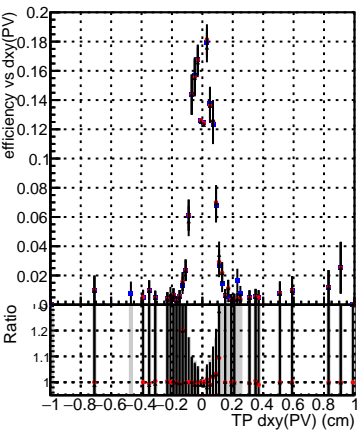

Efficiency vs Dxy(PV)**fake+duplicates vs dxy(PV)****Efficiency****Efficiency vs Dz(PV)****fake+duplicates vs dz(PV)****Efficiency vs Dz(PV)****fake+duplicates vs dz(PV)**

■ DQM_mkFit_TTbarPU50_extractedGeoms_rescaleError100
■ DQM_mkFit_TTbarPU50_extractedGeoms_rescaleError100_pTCutOverlap0p0
■ DQM_mkFit_TTbarPU50_extractedGeoms_rescaleError100_pTCutOverlap0p0_dynamicChi2CutOverlap