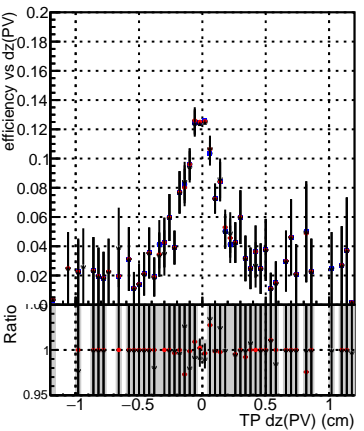

Efficiency vs Dxy(PV)**fake+duplicates vs dxy(PV)****Efficiency****Efficiency vs Dz(PV)****fake+duplicates vs dz(PV)****Efficiency vs Dz(PV)****fake+duplicates vs dz(PV)**

■ DQM_mkFit_TTbarPU50_extractedGeoms_rescaleError100
■ DQM_mkFit_TTbarPU50_extractedGeoms_rescaleError100_pTCutOverlap0p0
■ DQM_mkFit_TTbarPU50_extractedGeoms_rescaleError100_pTCutOverlap0p0_dynamicChi2CutOverlap