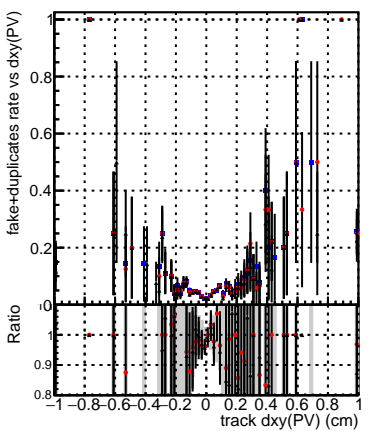

Efficiency vs Dxy(PV)**fake+duplicates vs dxy(PV)****Efficiency****Efficiency vs Dz(PV)****fake+duplicates vs dz(PV)****Efficiency vs Dz(PV)****fake+duplicates vs dz(PV)**

■ DQM_mkFit_TTbarPU50_extractedGeoms_rescaleError100
■ DQM_mkFit_TTbarPU50_extractedGeoms_rescaleError100_pTCutOverlap0p0
■ DQM_mkFit_TTbarPU50_extractedGeoms_rescaleError100_pTCutOverlap0p0_dynamicChi2CutOverlap