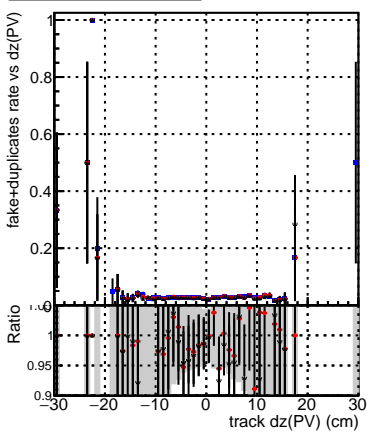

Efficiency vs Dxy(PV)**fake+duplicates vs dxy(PV)****Efficiency****Efficiency vs Dz(PV)****fake+duplicates vs dz(PV)****Efficiency vs Dz(PV)****fake+duplicates vs dz(PV)**

■ DQM_mkFit_TTbarPU50_extractedGeoms_rescaleError100
■ DQM_mkFit_TTbarPU50_extractedGeoms_rescaleError100_pTCutOverlap0p0
■ DQM_mkFit_TTbarPU50_extractedGeoms_rescaleError100_pTCutOverlap0p0_dynamicChi2CutOverlap