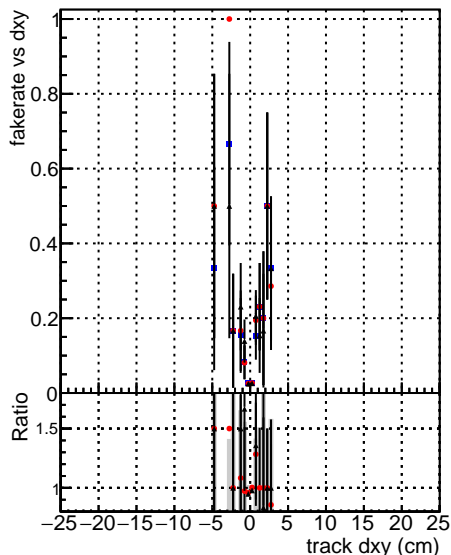

Fake rate vs dxy

Duplicates Rate vs Dxy

Pileup rate vs dxy

■ DGM mkFit TTbar PU50 extracted Geoms rescale Error100
■ DGM mkFit TTbar PU50 extracted Geoms rescale Error100
■ DGM mkFit TTbar PU50 extracted Geoms rescale Error100 BTCutOverlap0p0 dynamicChi2CutOverlap

Fake rate vs dz

Duplicates Rate vs Ddz

Pileup rate vs dz