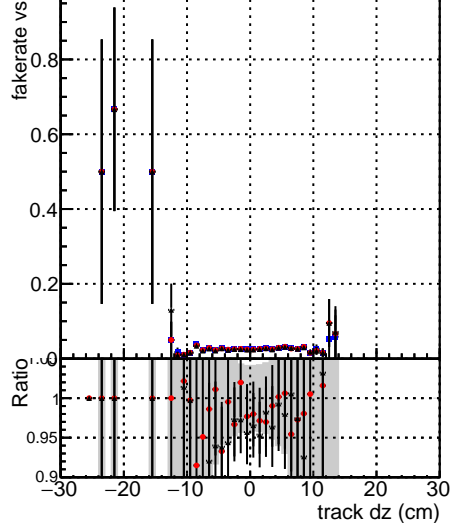

Fake rate vs dxy

Duplicates Rate vs Dxy

Pileup rate vs dxy

■ DGM mkFit TTbar PU50 extracted Geoms rescale Error100
■ DGM mkFit TTbar PU50 extracted Geoms rescale Error100
■ DGM mkFit TTbar PU50 extracted Geoms rescale Error100 BTCutOverlap0p0 dynamicChi2CutOverlap

Fake rate vs dz

Duplicates Rate vs Ddz

Pileup rate vs dz