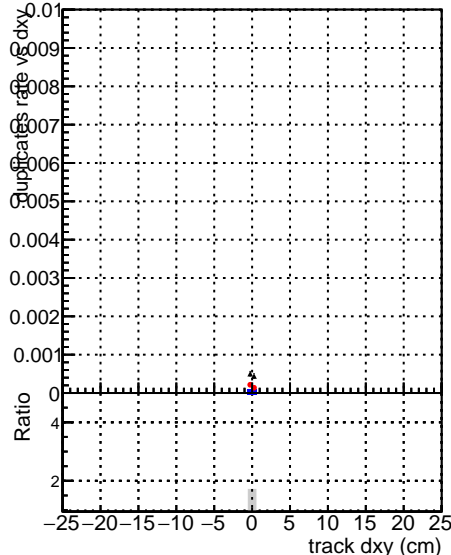

Fake rate vs dxy

Duplicates Rate vs Dxy

Pileup rate vs dxy

■ DGM mkFit TTbar PU50 extracted Geoms rescale Error100
■ DGM mkFit TTbar PU50 extracted Geoms rescale Error100
■ DGM mkFit TTbar PU50 extracted Geoms rescale Error100 BTCutOverlap0p0 dynamicChi2CutOverlap