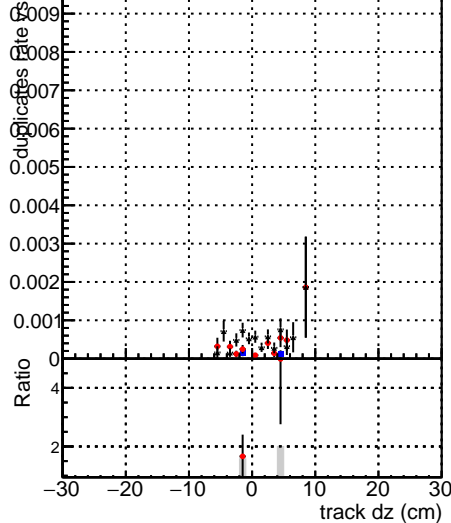

Fake rate vs dz

Duplicates Rate vs Ddz