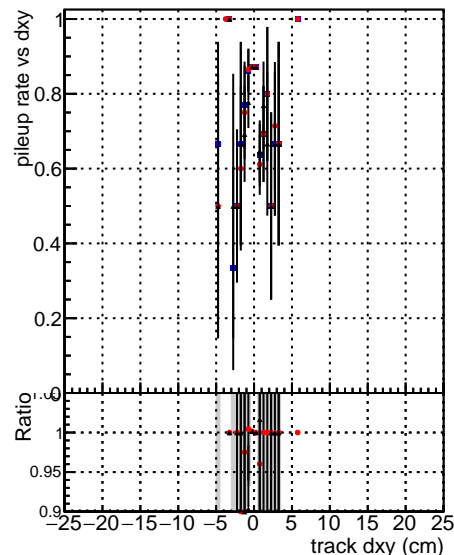

Fake rate vs dxy

Duplicates Rate vs Dxy

Pileup rate vs dxy

■ DGM mkFit TTbar PU50 extracted Geoms rescale Error100
■ DGM mkFit TTbar PU50 extracted Geoms rescale Error100
■ DGM mkFit TTbar PU50 extracted Geoms rescale Error100 BTCutOverlap0p0 dynamicChi2CutOverlap

Fake rate vs dz

Duplicates Rate vs Ddz

Pileup rate vs dz