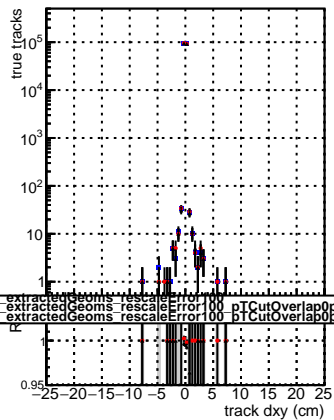

N of reco track vs dxy

N of associated (recoToSim) tracks vs dxy

N of associated (recoToSim) looper tracks vs dxy

N of reco track vs dz

N of associated (recoToSim) tracks vs dz

N of associated (recoToSim) looper tracks vs dz