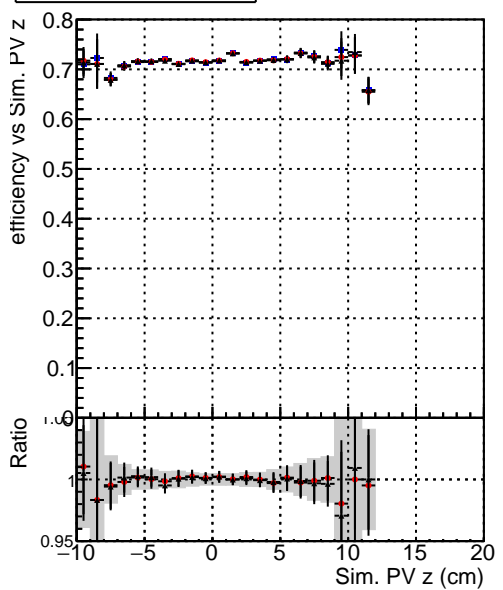

**Efficiency vs vertpos****fake+duplicates vs vert r****Efficiency**

- DQM\_mkFit\_TTbarPU50\_extractedGeoms\_rescaleError100
- DQM\_mkFit\_TTbarPU50\_extractedGeoms\_rescaleError100\_pTCutOverlap0p0
- DQM\_mkFit\_TTbarPU50\_extractedGeoms\_rescaleError100\_pTCutOverlap0p0\_dynamicChi2CutOverlap

**Efficiency vs. sim PV z****fake+duplicates vs Sim. PV z**