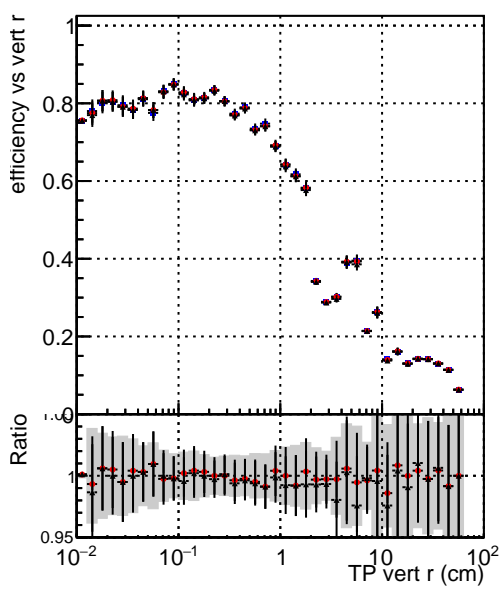

**Efficiency vs vertpos****fake+duplicates vs vert r****Efficiency**

- DQM\_mkFit\_TTbarPU50\_extractedGeoms\_rescaleError100
- DQM\_mkFit\_TTbarPU50\_extractedGeoms\_rescaleError100\_pTCutOverlap0p0
- DQM\_mkFit\_TTbarPU50\_extractedGeoms\_rescaleError100\_pTCutOverlap0p0\_dynamicChi2CutOverlap

**Efficiency vs. sim PV z****fake+duplicates vs Sim. PV z**