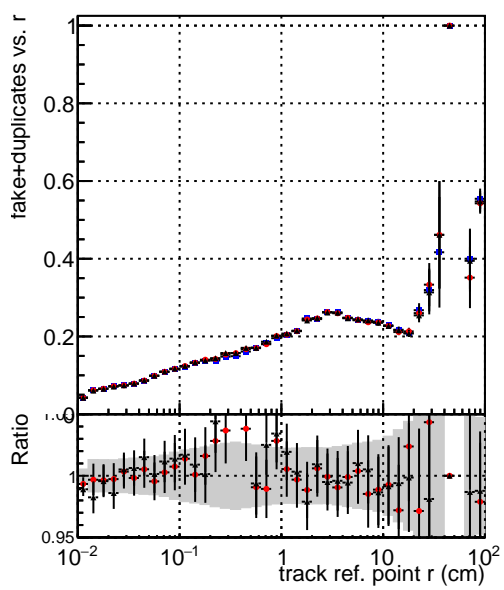

**Efficiency vs vertpos****fake+duplicates vs vert r****Efficiency**

- DQM\_mkFit\_TTbarPU50\_extractedGeoms\_rescaleError100
- DQM\_mkFit\_TTbarPU50\_extractedGeoms\_rescaleError100\_pTCutOverlap0p0
- DQM\_mkFit\_TTbarPU50\_extractedGeoms\_rescaleError100\_pTCutOverlap0p0\_dynamicChi2CutOverlap

**Efficiency vs. sim PV z****fake+duplicates vs Sim. PV z**