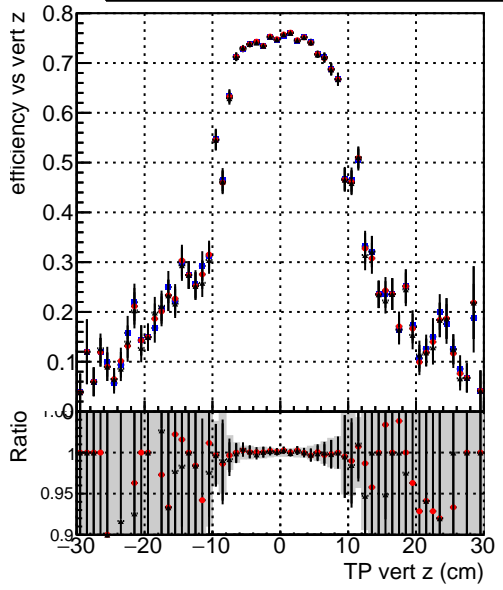

**Efficiency vs vertpos****fake+duplicates vs vert r****Efficiency**

- DQM\_mkFit\_TTbarPU50\_extractedGeoms\_rescaleError100
- DQM\_mkFit\_TTbarPU50\_extractedGeoms\_rescaleError100\_pTCutOverlap0p0
- DQM\_mkFit\_TTbarPU50\_extractedGeoms\_rescaleError100\_pTCutOverlap0p0\_dynamicChi2CutOverlap

**Efficiency vs. sim PV z****fake+duplicates vs Sim. PV z**