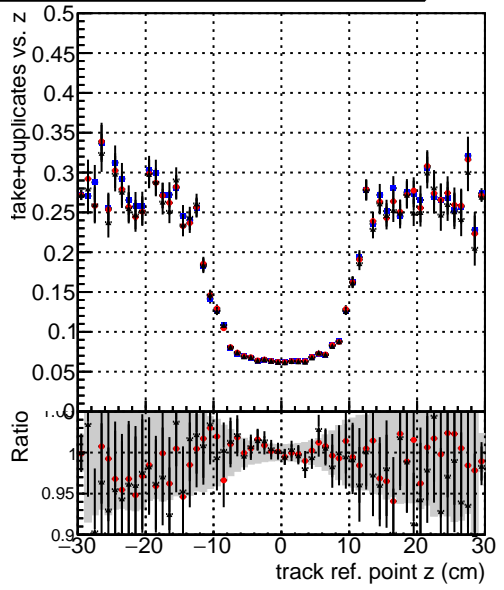

**Efficiency vs vertpos****fake+duplicates vs vert r****Efficiency**

- DQM\_mkFit\_TTbarPU50\_extractedGeoms\_rescaleError100
- DQM\_mkFit\_TTbarPU50\_extractedGeoms\_rescaleError100\_pTCutOverlap0p0
- DQM\_mkFit\_TTbarPU50\_extractedGeoms\_rescaleError100\_pTCutOverlap0p0\_dynamicChi2CutOverlap

**Efficiency vs. sim PV z****fake+duplicates vs Sim. PV z**