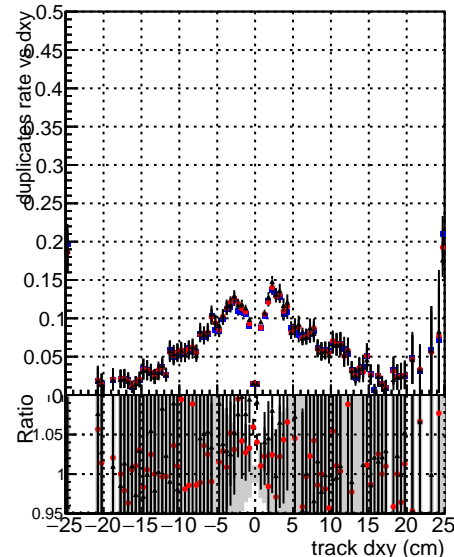

Fake rate vs dxy

Duplicates Rate vs Dxy

Pileup rate vs dxy

Fake rate vs dz

Duplicates Rate vs Dxy

Pileup rate vs dxy

—•— DGM\_mkFit\_TTbar\_PU50\_extracted\_Geoms\_rescale\_Error100  
—•— DGM\_mkFit\_TTbar\_PU50\_extracted\_Geoms\_rescale\_Error100\_pTCutOverlap0p0  
—•— DGM\_mkFit\_TTbar\_PU50\_extracted\_Geoms\_rescale\_Error100\_pTCutOverlap0p0\_dynamicChi2CutOverlap