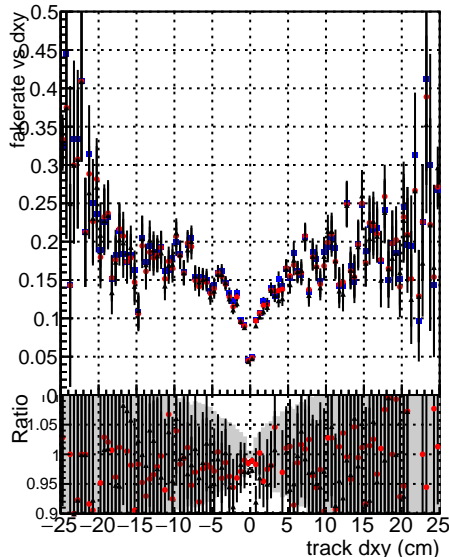

Fake rate vs dxy

Duplicates Rate vs Dxy

Pileup rate vs dxy

Fake rate vs dz

Duplicates Rate vs Dxy

Pileup rate vs dxy

—•— DGM\_mkFit\_TTbar\_PU50\_extracted\_Geoms\_rescale\_Error100  
—•— DGM\_mkFit\_TTbar\_PU50\_extracted\_Geoms\_rescale\_Error100\_pTCutOverlap0p0  
—•— DGM\_mkFit\_TTbar\_PU50\_extracted\_Geoms\_rescale\_Error100\_pTCutOverlap0p0\_dynamicChi2CutOverlap