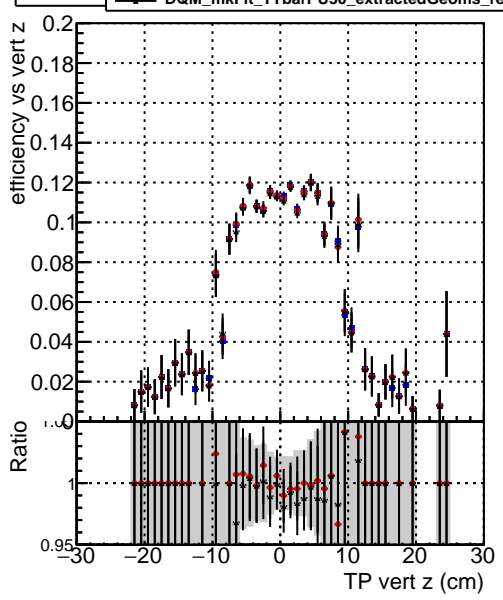

Efficiency vs vertpos**fake+duplicates vs vert r****Efficiency vs vert z****fake+duplicates vs. z****Efficiency vs. sim PV z****fake+duplicates vs Sim. PV z**

—•— DQM_mkFit_TTbarPU50_extractedGeoms_rescaleError100
—•— DQM_mkFit_TTbarPU50_extractedGeoms_rescaleError100_pTCutOverlap0p0
—•— DQM_mkFit_TTbarPU50_extractedGeoms_rescaleError100_pTCutOverlap0p0_dynamicChi2CutOverlap