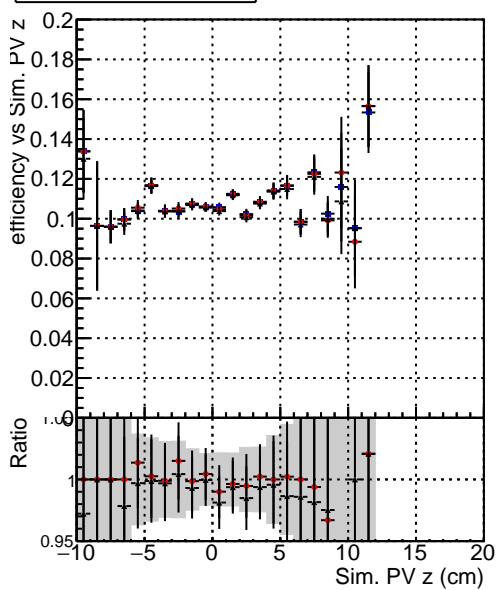

Efficiency vs vertpos**fake+duplicates vs vert r****Efficiency vs vert z****fake+duplicates vs. z****Efficiency vs. sim PV z****fake+duplicates vs Sim. PV z**

—•— DQM_mkFit_TTbarPU50_extractedGeoms_rescaleError100
—•— DQM_mkFit_TTbarPU50_extractedGeoms_rescaleError100_pTCutOverlap0p0
—•— DQM_mkFit_TTbarPU50_extractedGeoms_rescaleError100_pTCutOverlap0p0_dynamicChi2CutOverlap