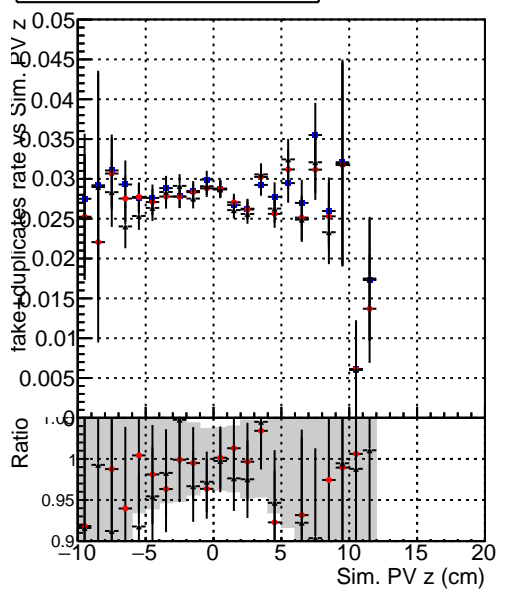

Efficiency vs vertpos**fake+duplicates vs vert r****Efficiency vs vert z****fake+duplicates vs. z****Efficiency vs. sim PV z****fake+duplicates vs Sim. PV z**

—•— DQM_mkFit_TTbarPU50_extractedGeoms_rescaleError100
—•— DQM_mkFit_TTbarPU50_extractedGeoms_rescaleError100_pTCutOverlap0p0
—•— DQM_mkFit_TTbarPU50_extractedGeoms_rescaleError100_pTCutOverlap0p0_dynamicChi2CutOverlap