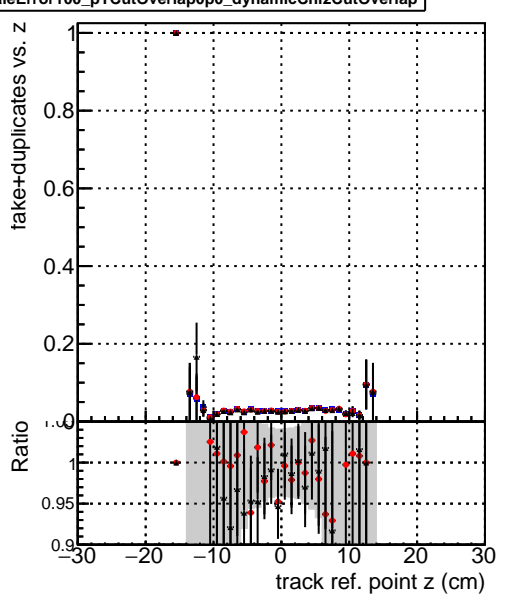

Efficiency vs vertpos**fake+duplicates vs vert r****Efficiency vs vert z****fake+duplicates vs. z****Efficiency vs. sim PV z****fake+duplicates vs Sim. PV z**

—•— DQM_mkFit_TTbarPU50_extractedGeoms_rescaleError100
—•— DQM_mkFit_TTbarPU50_extractedGeoms_rescaleError100_pTCutOverlap0p0
—•— DQM_mkFit_TTbarPU50_extractedGeoms_rescaleError100_pTCutOverlap0p0_dynamicChi2CutOverlap