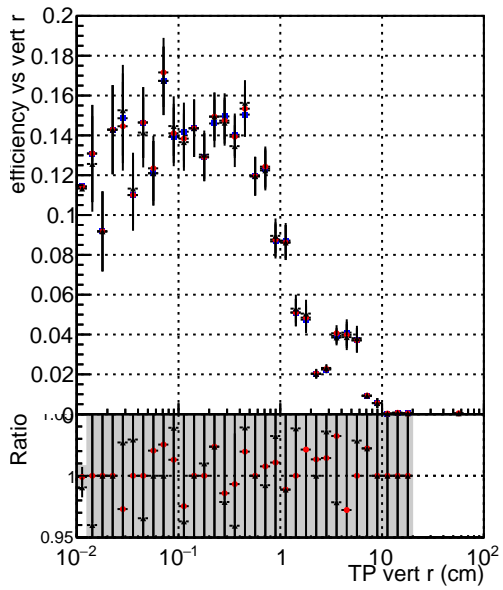

Efficiency vs vertpos**fake+duplicates vs vert r****Efficiency vs vert z****fake+duplicates vs. z****Efficiency vs. sim PV z****fake+duplicates vs Sim. PV z**

—•— DQM_mkFit_TTbarPU50_extractedGeoms_rescaleError100
—•— DQM_mkFit_TTbarPU50_extractedGeoms_rescaleError100_pTCutOverlap0p0
—•— DQM_mkFit_TTbarPU50_extractedGeoms_rescaleError100_pTCutOverlap0p0_dynamicChi2CutOverlap