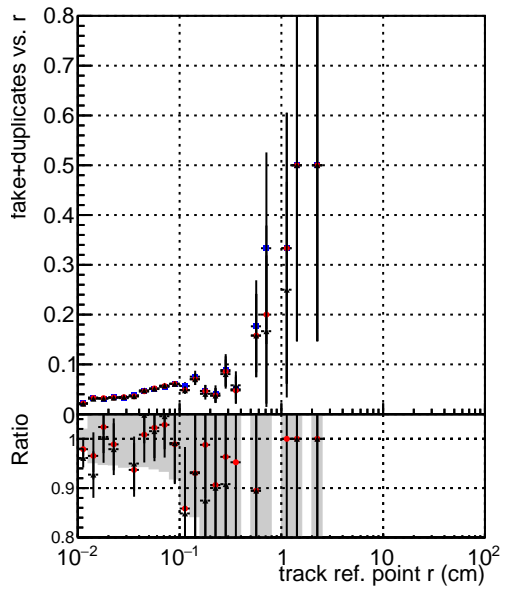

Efficiency vs vertpos**fake+duplicates vs vert r****Efficiency vs vert z****fake+duplicates vs. z****Efficiency vs. sim PV z****fake+duplicates vs Sim. PV z**

—•— DQM_mkFit_TTbarPU50_extractedGeoms_rescaleError100
—•— DQM_mkFit_TTbarPU50_extractedGeoms_rescaleError100_pTCutOverlap0p0
—•— DQM_mkFit_TTbarPU50_extractedGeoms_rescaleError100_pTCutOverlap0p0_dynamicChi2CutOverlap