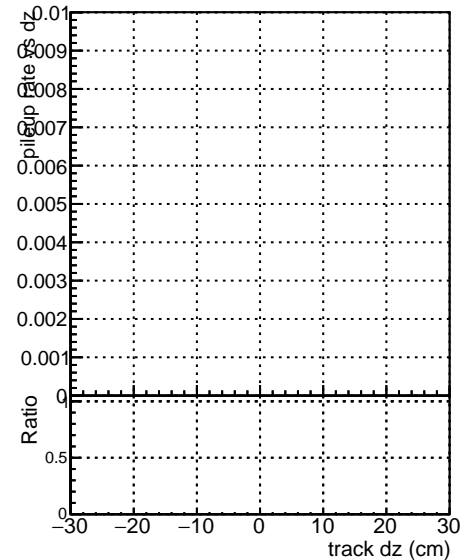

Fake rate vs dxy**Duplicates Rate vs Dxy****Pileup rate vs dxy****Fake rate vs dz**

—●— DQM mkFit TTbar PU50 extracted Geoms_rescale Error100
—●— DQM mkFit TTbar PU50 extracted Geoms_rescale Error100 pTCutOverlap0p0
—●— DQM mkFit TTbar PU50 extracted Geoms_rescale Error100 dynamicChi2CutOverlap