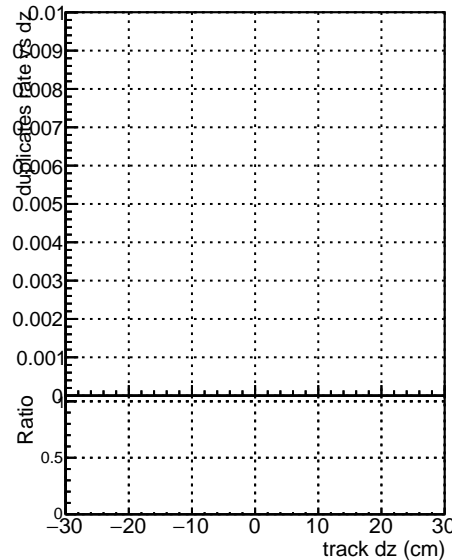

Fake rate vs dxy**Duplicates Rate vs Dxy****Pileup rate vs dxy****Fake rate vs dz**

—●— DQM mkFit TTbar PU50 extracted Geoms_rescale Error100
—●— DQM mkFit TTbar PU50 extracted Geoms_rescale Error100 pTCutOverlap0p0
—●— DQM mkFit TTbar PU50 extracted Geoms_rescale Error100 dynamicChi2CutOverlap