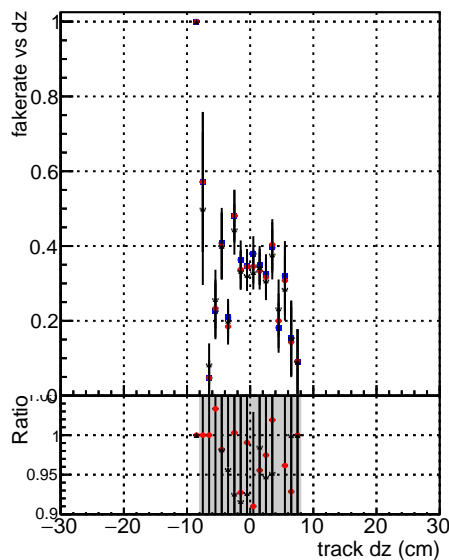

Fake rate vs dxy**Duplicates Rate vs Dxy****Pileup rate vs dxy****Fake rate vs dz**

—●— DQM mkFit TTbar PU50 extracted Geoms_rescale Error100
—●— DQM mkFit TTbar PU50 extracted Geoms_rescale Error100 pTCutOverlap0p0
—●— DQM mkFit TTbar PU50 extracted Geoms_rescale Error100 dynamicChi2CutOverlap