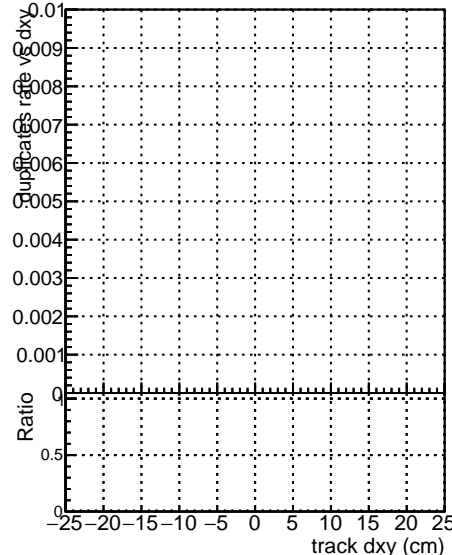

Fake rate vs dxy**Duplicates Rate vs Dxy****Pileup rate vs dxy****Fake rate vs dz**

—●— DQM mkFit TTbar PU50 extracted Geoms_rescale Error100
—●— DQM mkFit TTbar PU50 extracted Geoms_rescale Error100 pTCutOverlap0p0
—●— DQM mkFit TTbar PU50 extracted Geoms_rescale Error100 dynamicChi2CutOverlap