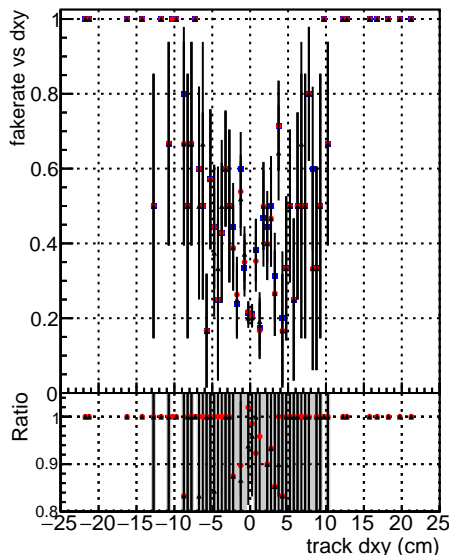

Fake rate vs dxy**Duplicates Rate vs Dxy****Pileup rate vs dxy****Fake rate vs dz**

—●— DQM mkFit TTbar PU50 extracted Geoms_rescale Error100
—●— DQM mkFit TTbar PU50 extracted Geoms_rescale Error100 pTCutOverlap0p0
—●— DQM mkFit TTbar PU50 extracted Geoms_rescale Error100 dynamicChi2CutOverlap