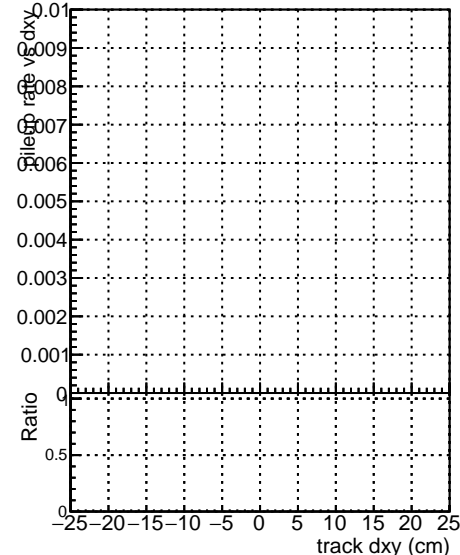

Fake rate vs dxy**Duplicates Rate vs Dxy****Pileup rate vs dxy****Fake rate vs dz**

—●— DQM mkFit TTbar PU50 extracted Geoms_rescale Error100
—●— DQM mkFit TTbar PU50 extracted Geoms_rescale Error100 pTCutOverlap0p0
—●— DQM mkFit TTbar PU50 extracted Geoms_rescale Error100 dynamicChi2CutOverlap