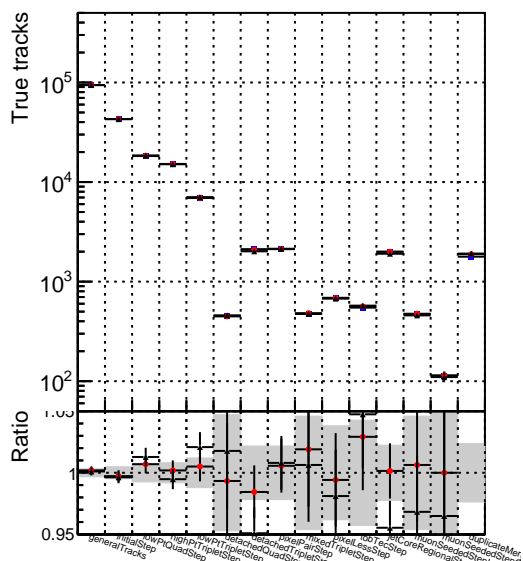

Number of tracks vs collection

Number of true tracks vs collection

- DQM_mkFit_TTbarPU50_extractedGeoms_rescaleError100
- DQM_mkFit_TTbarPU50_extractedGeoms_rescaleError100_pTCutOverlap0p0
- DQM_mkFit_TTbarPU50_extractedGeoms_rescaleError100_pTCutOverlap0p0_dynamicChi2CutOverlap

Number

Number of pileup tracks vs collection