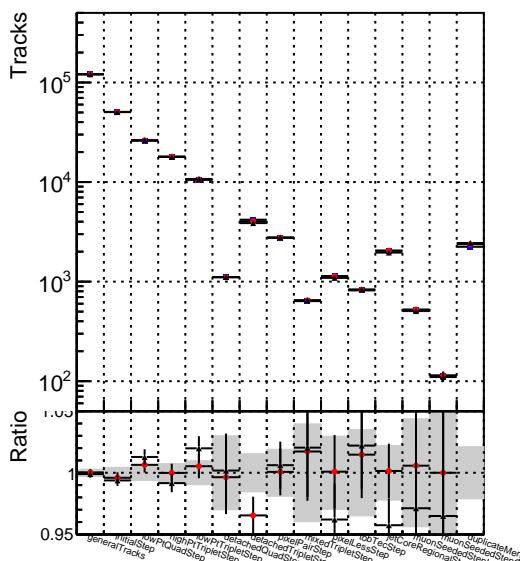

Number of tracks vs collection

Number of true tracks vs collection

- DQM_mkFit_TTbarPU50_extractedGeoms_rescaleError100
- DQM_mkFit_TTbarPU50_extractedGeoms_rescaleError100_pTCutOverlap0p0
- DQM_mkFit_TTbarPU50_extractedGeoms_rescaleError100_pTCutOverlap0p0_dynamicChi2CutOverlap

Number

Number of pileup tracks vs collection