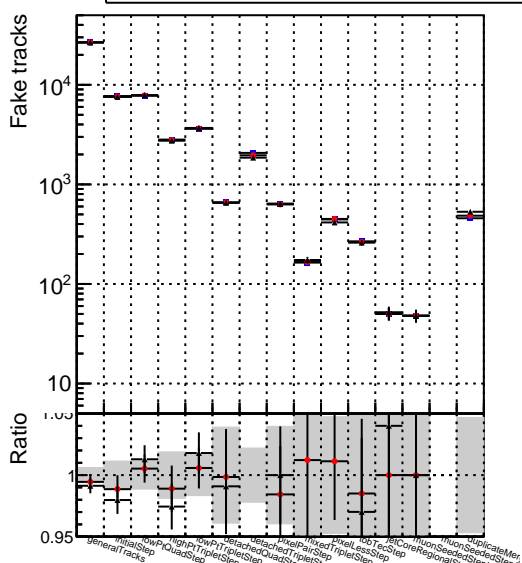

Number of tracks vs collection

Number of true tracks vs collection

- DQM_mkFit_TTbarPU50_extractedGeoms_rescaleError100
- DQM_mkFit_TTbarPU50_extractedGeoms_rescaleError100_pTCutOverlap0p0
- DQM_mkFit_TTbarPU50_extractedGeoms_rescaleError100_pTCutOverlap0p0_dynamicChi2CutOverlap

Number

Number of pileup tracks vs collection