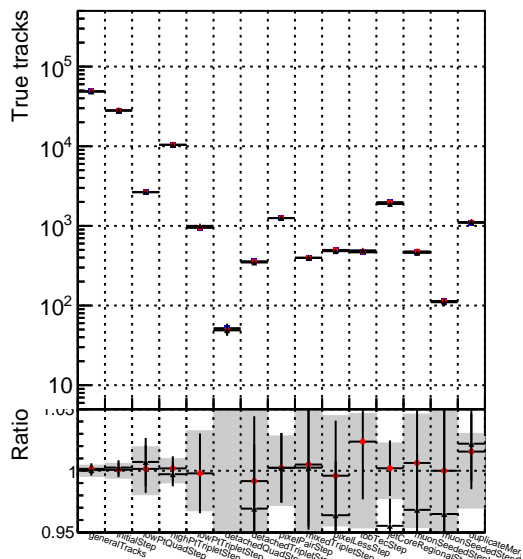

Number of tracks vs collection

Number of true tracks vs collection

- DQM_mkFit_TTbarPU50_extractedGeoms_rescaleError100
- DQM_mkFit_TTbarPU50_extractedGeoms_rescaleError100_pTCutOverlap0p0
- DQM_mkFit_TTbarPU50_extractedGeoms_rescaleError100_pTCutOverlap0p0_dynamicChi2CutOverlap

Number

Number of pileup tracks vs collection