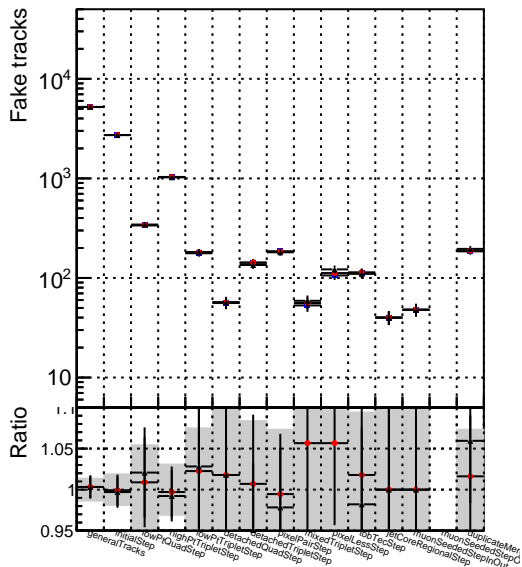

Number of tracks vs collection

Number of true tracks vs collection

- DQM_mkFit_TTbarPU50_extractedGeoms_rescaleError100
- DQM_mkFit_TTbarPU50_extractedGeoms_rescaleError100_pTCutOverlap0p0
- DQM_mkFit_TTbarPU50_extractedGeoms_rescaleError100_pTCutOverlap0p0_dynamicChi2CutOverlap

Number

Number of pileup tracks vs collection