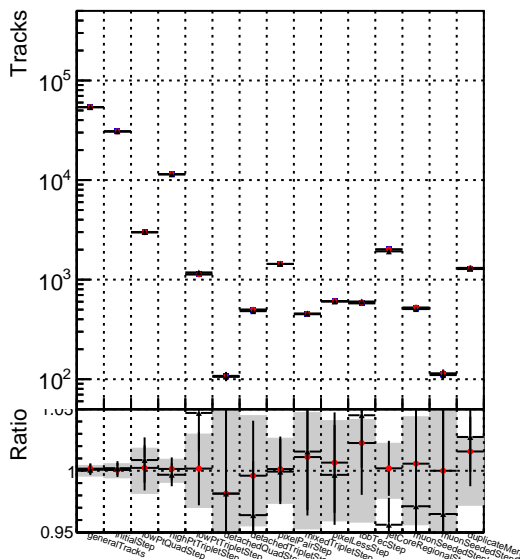

Number of tracks vs collection

Number of true tracks vs collection

- DQM_mkFit_TTbarPU50_extractedGeoms_rescaleError100
- DQM_mkFit_TTbarPU50_extractedGeoms_rescaleError100_pTCutOverlap0p0
- DQM_mkFit_TTbarPU50_extractedGeoms_rescaleError100_pTCutOverlap0p0_dynamicChi2CutOverlap

Number

Number of pileup tracks vs collection