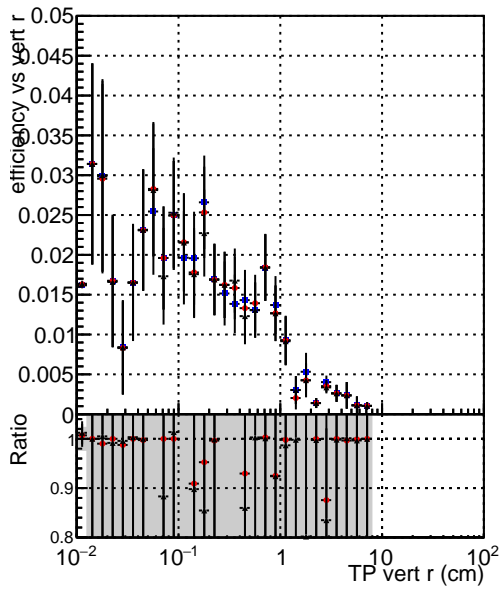

Efficiency vs vertpos**fake+duplicates vs vert r**

Legend for Efficiency vs. TP vert z and fake+duplicates vs. track ref. point z:

- Blue squares: DQM_mkFit_TTbarPU50_extractedGeoms_rescaleError100
- Red circles: DQM_mkFit_TTbarPU50_extractedGeoms_rescaleError100_pTCutOverlap0p0
- Black triangles: DQM_mkFit_TTbarPU50_extractedGeoms_rescaleError100_pTCutOverlap0p0_dynamicChi2CutOverlap

Efficiency vs. TP vert z**Efficiency vs. sim PV z****fake+duplicates vs Sim. PV z**