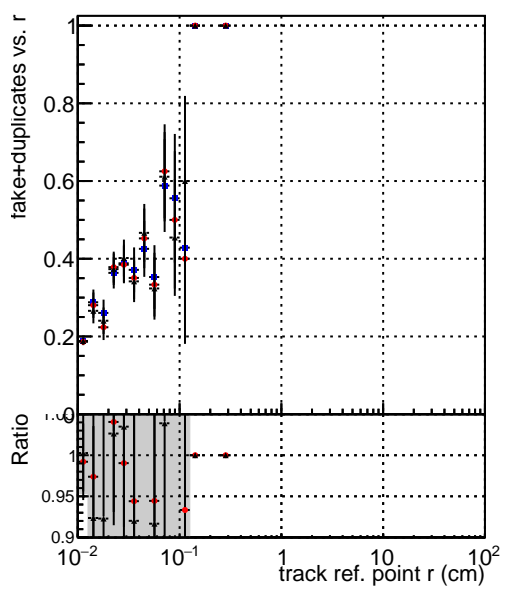

Efficiency vs vertpos**fake+duplicates vs vert r**

Legend for Efficiency vs. TP vert z and fake+duplicates vs. track ref. point z:

- Blue squares: DQM_mkFit_TTbarPU50_extractedGeoms_rescaleError100
- Red circles: DQM_mkFit_TTbarPU50_extractedGeoms_rescaleError100_pTCutOverlap0p0
- Black triangles: DQM_mkFit_TTbarPU50_extractedGeoms_rescaleError100_pTCutOverlap0p0_dynamicChi2CutOverlap

Efficiency vs. TP vert z**Efficiency vs. sim PV z****fake+duplicates vs Sim. PV z**