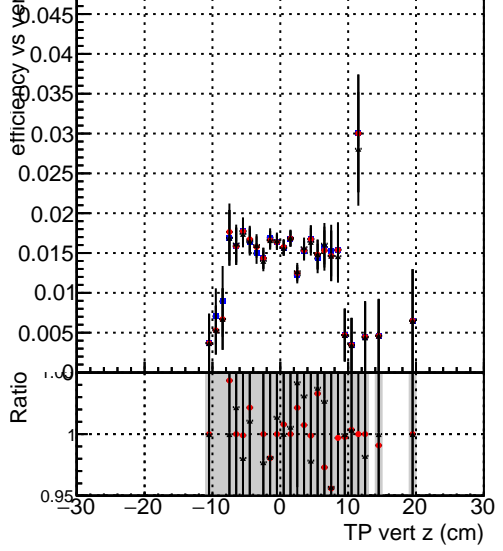

Efficiency vs vertpos**fake+duplicates vs vert r**

Legend for Efficiency vs. TP vert z and fake+duplicates vs. track ref. point z:

- Blue squares: DQM_mkFit_TTbarPU50_extractedGeoms_rescaleError100
- Red circles: DQM_mkFit_TTbarPU50_extractedGeoms_rescaleError100_pTCutOverlap0p0
- Black triangles: DQM_mkFit_TTbarPU50_extractedGeoms_rescaleError100_pTCutOverlap0p0_dynamicChi2CutOverlap

Efficiency vs. TP vert z**Efficiency vs. sim PV z****fake+duplicates vs Sim. PV z**