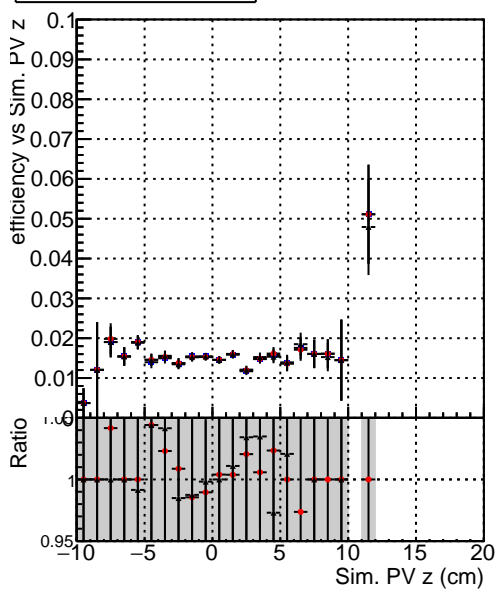

Efficiency vs vertpos**fake+duplicates vs vert r**

Legend for Efficiency vs. TP vert z and fake+duplicates vs. track ref. point z:

- Blue squares: DQM_mkFit_TTbarPU50_extractedGeoms_rescaleError100
- Red circles: DQM_mkFit_TTbarPU50_extractedGeoms_rescaleError100_pTCutOverlap0p0
- Black triangles: DQM_mkFit_TTbarPU50_extractedGeoms_rescaleError100_pTCutOverlap0p0_dynamicChi2CutOverlap

Efficiency vs. TP vert z**Efficiency vs. sim PV z****fake+duplicates vs Sim. PV z**