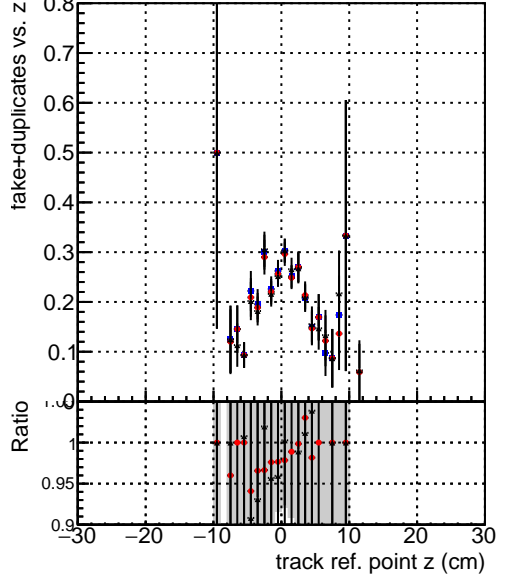

Efficiency vs vertpos**fake+duplicates vs vert r**

Legend for Efficiency vs. TP vert z and fake+duplicates vs. track ref. point z:

- Blue squares: DQM_mkFit_TTbarPU50_extractedGeoms_rescaleError100
- Red circles: DQM_mkFit_TTbarPU50_extractedGeoms_rescaleError100_pTCutOverlap0p0
- Black triangles: DQM_mkFit_TTbarPU50_extractedGeoms_rescaleError100_pTCutOverlap0p0_dynamicChi2CutOverlap

Efficiency vs. TP vert z**Efficiency vs. sim PV z****fake+duplicates vs Sim. PV z**