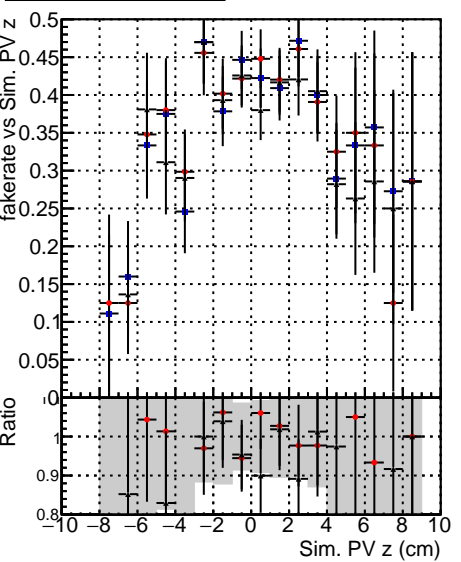

**Fake rate vs vertpos****Duplicates Rate vs vertpos****Pileup rate vs vertpos****Fake rate vs v****Fake rate vs. sim PV z****Duplicates Rate vs sim PV z****Pileup rate vs. sim PV z**

—●— DQM\_mkFit\_TTbarPU50\_extractedGeoms\_rescaleError100  
—●— DQM\_mkFit\_TTbarPU50\_extractedGeoms\_rescaleError100\_pTCutOverlap0p0  
—●— DQM\_mkFit\_TTbarPU50\_extractedGeoms\_rescaleError100\_dynamicChi2CutOverlap