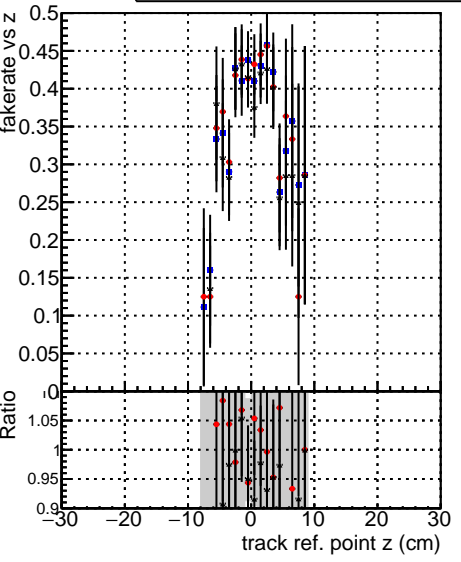

**Fake rate vs vertpos****Duplicates Rate vs vertpos****Pileup rate vs vertpos****Fake rate vs v****Fake rate vs. sim PV z****Duplicates Rate vs sim PV z****Pileup rate vs. sim PV z**

—●— DQM\_mkFit\_TTbarPU50\_extractedGeoms\_rescaleError100  
—●— DQM\_mkFit\_TTbarPU50\_extractedGeoms\_rescaleError100\_pTCutOverlap0p0  
—●— DQM\_mkFit\_TTbarPU50\_extractedGeoms\_rescaleError100\_dynamicChi2CutOverlap