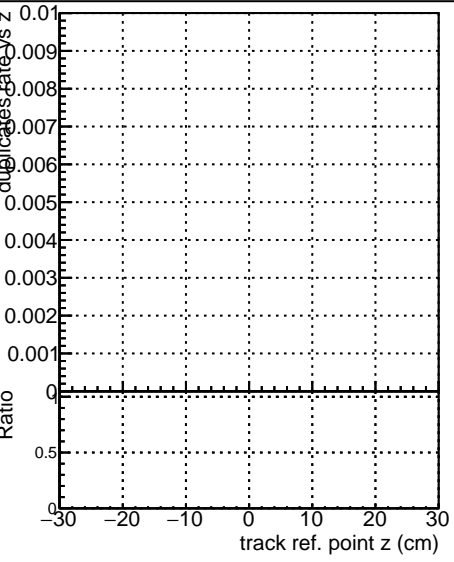

**Fake rate vs vertpos****Duplicates Rate vs vertpos****Pileup rate vs vertpos****Fake rate vs v****Fake rate vs. sim PV z****Duplicates Rate vs sim PV z****Pileup rate vs. sim PV z**

—●— DQM\_mkFit\_TTbarPU50\_extractedGeoms\_rescaleError100  
—●— DQM\_mkFit\_TTbarPU50\_extractedGeoms\_rescaleError100\_pTCutOverlap0p0  
—●— DQM\_mkFit\_TTbarPU50\_extractedGeoms\_rescaleError100\_dynamicChi2CutOverlap