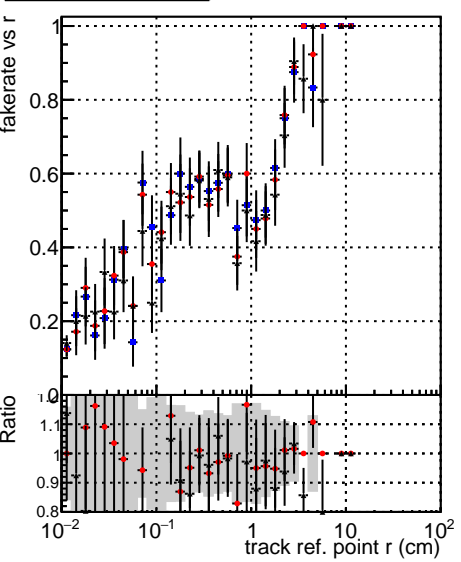

**Fake rate vs vertpos****Duplicates Rate vs vertpos****Pileup rate vs vertpos****Fake rate vs v****Fake rate vs. sim PV z****Duplicates Rate vs sim PV z****Pileup rate vs. sim PV z**

—●— DQM\_mkFit\_TTbarPU50\_extractedGeoms\_rescaleError100  
—●— DQM\_mkFit\_TTbarPU50\_extractedGeoms\_rescaleError100\_pTCutOverlap0p0  
—●— DQM\_mkFit\_TTbarPU50\_extractedGeoms\_rescaleError100\_dynamicChi2CutOverlap