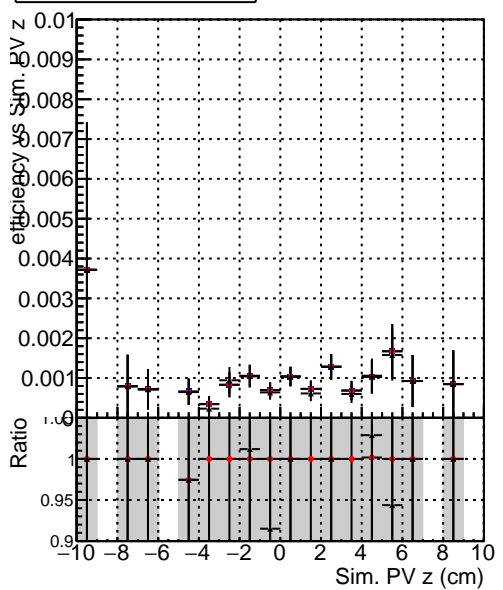

Efficiency vs vertpos**fake+duplicates vs vert r****Efficiency**

- DQM_mkFit_TTbarPU50_extractedGeoms_rescaleError100
- DQM_mkFit_TTbarPU50_extractedGeoms_rescaleError100_pTCutOverlap0p0
- DQM_mkFit_TTbarPU50_extractedGeoms_rescaleError100_pTCutOverlap0p0_dynamicChi2CutOverlap

**Efficiency vs. sim PV z****fake+duplicates vs Sim. PV z**