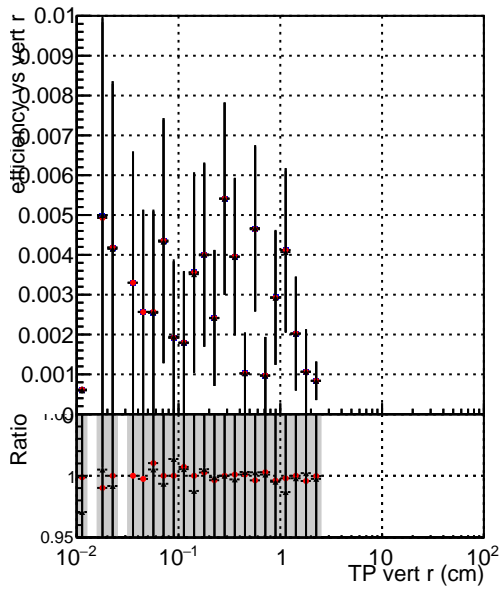

Efficiency vs vertpos**fake+duplicates vs vert r****Efficiency**

- DQM_mkFit_TTbarPU50_extractedGeoms_rescaleError100
- DQM_mkFit_TTbarPU50_extractedGeoms_rescaleError100_pTCutOverlap0p0
- DQM_mkFit_TTbarPU50_extractedGeoms_rescaleError100_pTCutOverlap0p0_dynamicChi2CutOverlap

**Efficiency vs. sim PV z****fake+duplicates vs Sim. PV z**