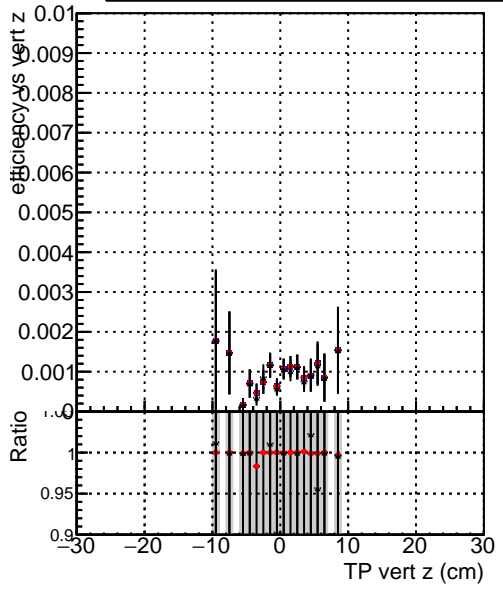

Efficiency vs vertpos**fake+duplicates vs vert r****Efficiency**

- DQM_mkFit_TTbarPU50_extractedGeoms_rescaleError100
- DQM_mkFit_TTbarPU50_extractedGeoms_rescaleError100_pTCutOverlap0p0
- DQM_mkFit_TTbarPU50_extractedGeoms_rescaleError100_pTCutOverlap0p0_dynamicChi2CutOverlap

**Efficiency vs. sim PV z****fake+duplicates vs Sim. PV z**