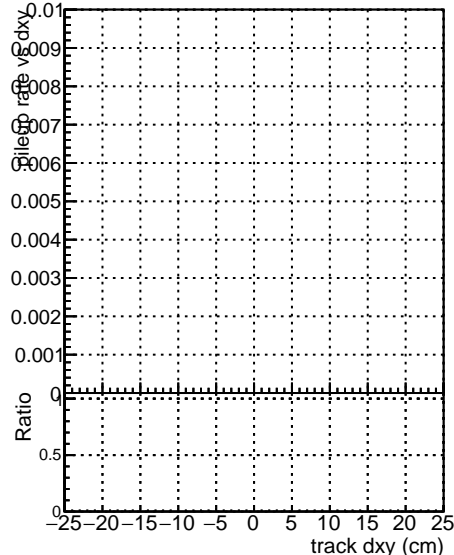

Fake rate vs dxy**Duplicates Rate vs Dxy****Pileup rate vs dxy**

● DGM mkFit TTbar PU50 extracted Geoms_rescale Error100
● DGM mkFit TTbar PU50 extracted Geoms_rescale Error100 pTCutOverlap0p0
● DGM mkFit TTbar PU50 extracted Geoms_rescale Error100 pTCutOverlap0p0 dynamicChi2CutOverlap