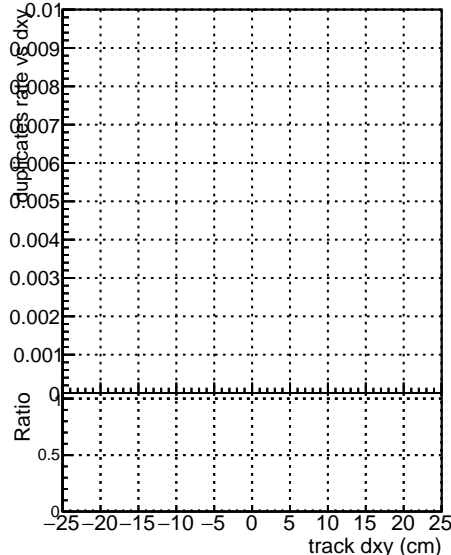

Fake rate vs dxy**Duplicates Rate vs Dxy****Pileup rate vs dxy**

● DGM mkFit TTbar PU50 extracted Geoms_rescale Error100
● DGM mkFit TTbar PU50 extracted Geoms_rescale Error100 pTCutOverlap0p0
● DGM mkFit TTbar PU50 extracted Geoms_rescale Error100 pTCutOverlap0p0 dynamicChi2CutOverlap