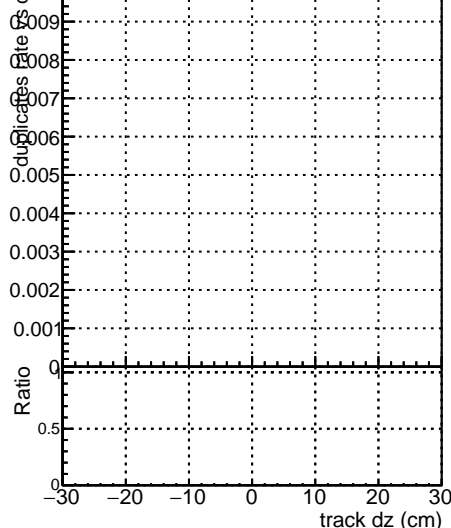

● DGM mkFit TTbar PU50 extracted Geoms_rescale Error100
● DGM mkFit TTbar PU50 extracted Geoms_rescale Error100 pTCutOverlap0p0
● DGM mkFit TTbar PU50 extracted Geoms_rescale Error100 pTCutOverlap0p0 dynamicChi2CutOverlap

Duplicates Rate vs Ddz