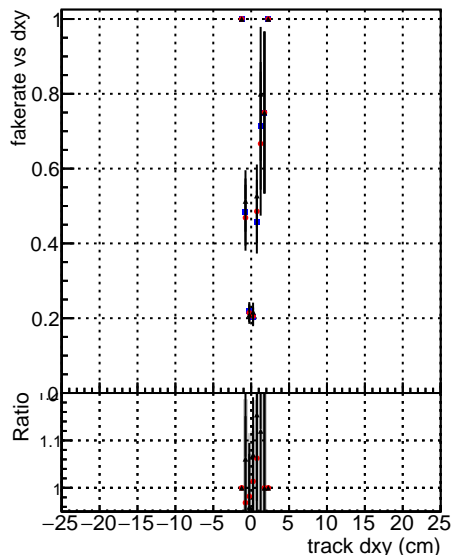

Fake rate vs dxy**Duplicates Rate vs Dxy****Pileup rate vs dxy**

● DGM mkFit TTbar PU50 extracted Geoms_rescale Error100
● DGM mkFit TTbar PU50 extracted Geoms_rescale Error100 pTCutOverlap0p0
● DGM mkFit TTbar PU50 extracted Geoms_rescale Error100 pTCutOverlap0p0 dynamicChi2CutOverlap

Fake rate vs dz**Duplicates Rate vs Ddz****Pileup rate vs dz**