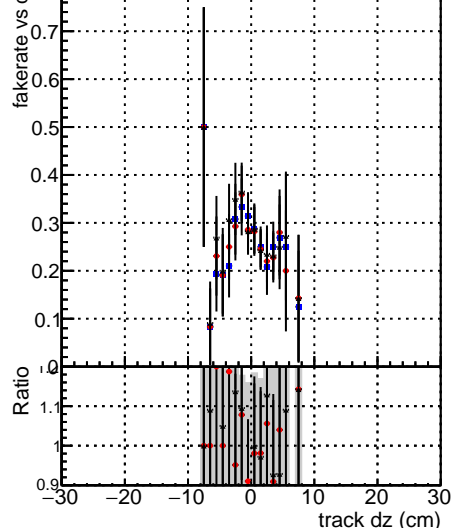

Fake rate vs dxy**Duplicates Rate vs Dxy****Pileup rate vs dxy**

● DGM mkFit TTbar PU50 extracted Geoms_rescale Error100
● DGM mkFit TTbar PU50 extracted Geoms_rescale Error100 pTCutOverlap0p0
● DGM mkFit TTbar PU50 extracted Geoms_rescale Error100 pTCutOverlap0p0 dynamicChi2CutOverlap

Fake rate vs dz**Duplicates Rate vs Ddz****Pileup rate vs dz**