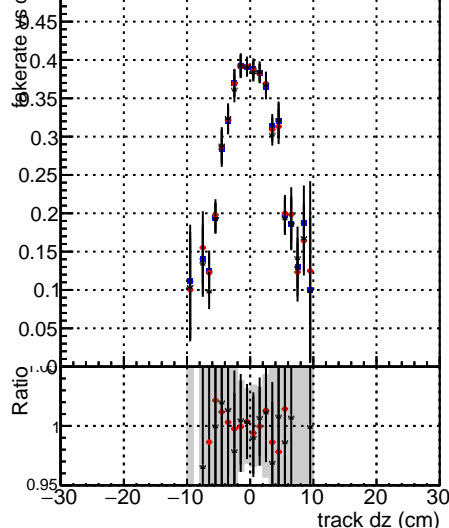

Fake rate vs dxy

Duplicates Rate vs Dxy

Pileup rate vs dxy

DGM_mkFit_TTbar_PU50_extracted_Geoms_rescale_Error100
 DGM_mkFit_TTbar_PU50_extracted_Geoms_rescale_Error100
 DGM_mkFit_TTbar_PU50_extracted_Geoms_rescale_Error100

 pTCutOverlap0p0
 pTCutOverlap0p0
 dynamicChi2CutOverlap

Fake rate vs dz

Duplicates Rate vs Dzy

Pileup rate vs dz