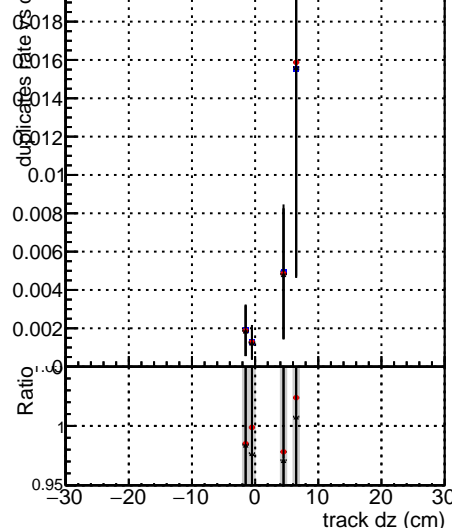

Fake rate vs dxy

Duplicates Rate vs Dxy

Pileup rate vs dxy

DGM_mkFit_TTbar_PU50_extracted_Geoms_rescale_Error100
 DGM_mkFit_TTbar_PU50_extracted_Geoms_rescale_Error100
 DGM_mkFit_TTbar_PU50_extracted_Geoms_rescale_Error100

 pTCutOverlap0p0
 pTCutOverlap0p0
 dynamicChi2CutOverlap

Fake rate vs dz

Duplicates Rate vs Dzy

Pileup rate vs dz