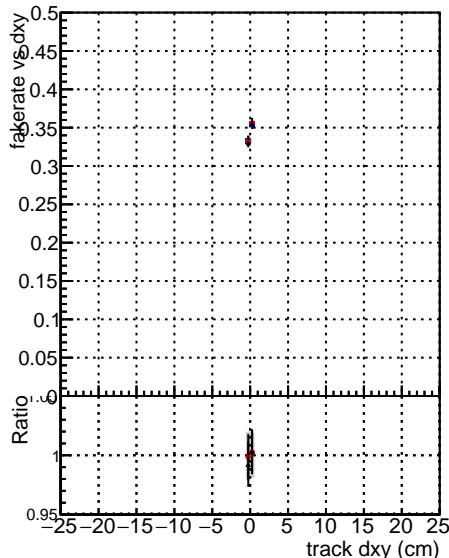

Fake rate vs dxy

Duplicates Rate vs Dxy

Pileup rate vs dxy

DGM_mkFit_TTbar_PU50_extracted_Geoms_rescale_Error100
 DGM_mkFit_TTbar_PU50_extracted_Geoms_rescale_Error100
 DGM_mkFit_TTbar_PU50_extracted_Geoms_rescale_Error100

 pTCutOverlap0p0
 pTCutOverlap0p0
 dynamicChi2CutOverlap

Fake rate vs dz

Duplicates Rate vs Dzy

Pileup rate vs dz