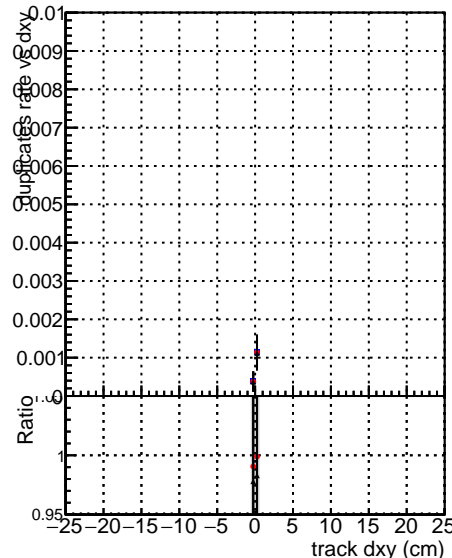

Fake rate vs dxy

Duplicates Rate vs Dxy

Pileup rate vs dxy

DGM_mkFit_TTbar_PU50_extracted_Geoms_rescale_Error100
 DGM_mkFit_TTbar_PU50_extracted_Geoms_rescale_Error100
 DGM_mkFit_TTbar_PU50_extracted_Geoms_rescale_Error100

 pTCutOverlap0p0
 pTCutOverlap0p0
 dynamicChi2CutOverlap

Fake rate vs dz

Duplicates Rate vs Dzy

Pileup rate vs dz