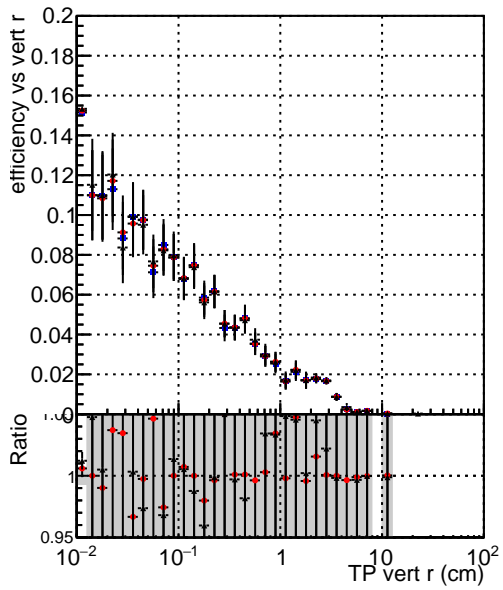

Efficiency vs vertpos**fake+duplicates vs vert r****Efficiency**

- DQM_mkFit_TTbarPU50_extractedGeoms_rescaleError100
- DQM_mkFit_TTbarPU50_extractedGeoms_rescaleError100_pTCutOverlap0p0
- DQM_mkFit_TTbarPU50_extractedGeoms_rescaleError100_pTCutOverlap0p0_dynamicChi2CutOverlap

**Efficiency vs. sim PV z****fake+duplicates vs Sim. PV z**