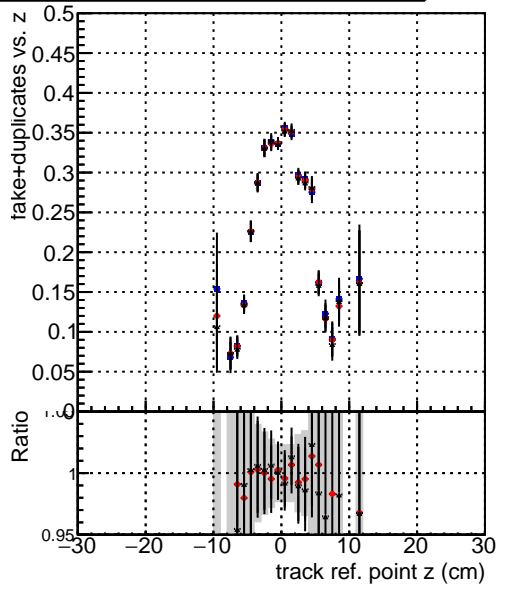

Efficiency vs vertpos**fake+duplicates vs vert r****Efficiency**

- DQM_mkFit_TTbarPU50_extractedGeoms_rescaleError100
- DQM_mkFit_TTbarPU50_extractedGeoms_rescaleError100_pTCutOverlap0p0
- DQM_mkFit_TTbarPU50_extractedGeoms_rescaleError100_pTCutOverlap0p0_dynamicChi2CutOverlap

**Efficiency vs. sim PV z****fake+duplicates vs Sim. PV z**