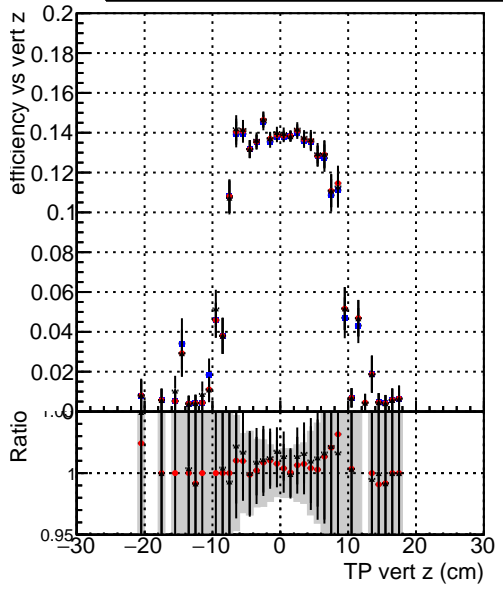

Efficiency vs vertpos**fake+duplicates vs vert r****Efficiency**

- DQM_mkFit_TTbarPU50_extractedGeoms_rescaleError100
- DQM_mkFit_TTbarPU50_extractedGeoms_rescaleError100_pTCutOverlap0p0
- DQM_mkFit_TTbarPU50_extractedGeoms_rescaleError100_pTCutOverlap0p0_dynamicChi2CutOverlap

**Efficiency vs. sim PV z****fake+duplicates vs Sim. PV z**