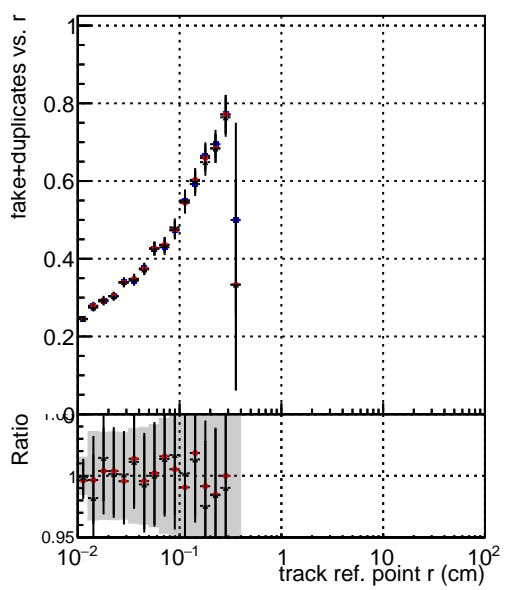

Efficiency vs vertpos**fake+duplicates vs vert r****Efficiency**

- DQM_mkFit_TTbarPU50_extractedGeoms_rescaleError100
- DQM_mkFit_TTbarPU50_extractedGeoms_rescaleError100_pTCutOverlap0p0
- DQM_mkFit_TTbarPU50_extractedGeoms_rescaleError100_pTCutOverlap0p0_dynamicChi2CutOverlap

**Efficiency vs. sim PV z****fake+duplicates vs Sim. PV z**