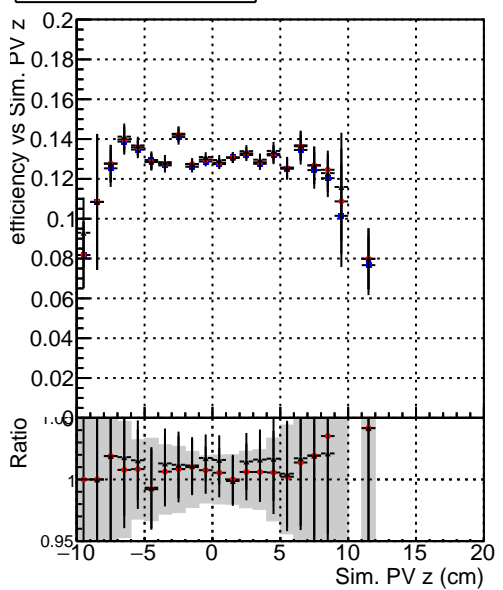

Efficiency vs vertpos**fake+duplicates vs vert r****Efficiency**

- DQM_mkFit_TTbarPU50_extractedGeoms_rescaleError100
- DQM_mkFit_TTbarPU50_extractedGeoms_rescaleError100_pTCutOverlap0p0
- DQM_mkFit_TTbarPU50_extractedGeoms_rescaleError100_pTCutOverlap0p0_dynamicChi2CutOverlap

**Efficiency vs. sim PV z****fake+duplicates vs Sim. PV z**