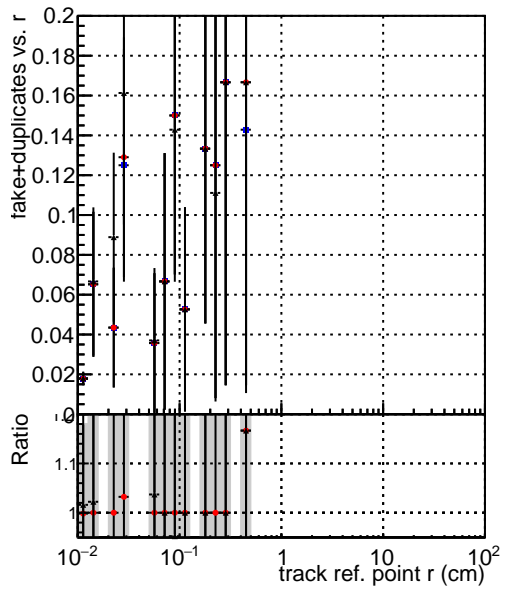

**Efficiency vs vertpos****fake+duplicates vs vert r****Efficiency**

- DQM\_mkFit\_TTbarPU50\_extractedGeoms\_rescaleError100
- DQM\_mkFit\_TTbarPU50\_extractedGeoms\_rescaleError100\_pTCutOverlap0p0
- DQM\_mkFit\_TTbarPU50\_extractedGeoms\_rescaleError100\_pTCutOverlap0p0\_dynamicChi2CutOverlap

**Efficiency vs. sim PV z****fake+duplicates vs Sim. PV z**