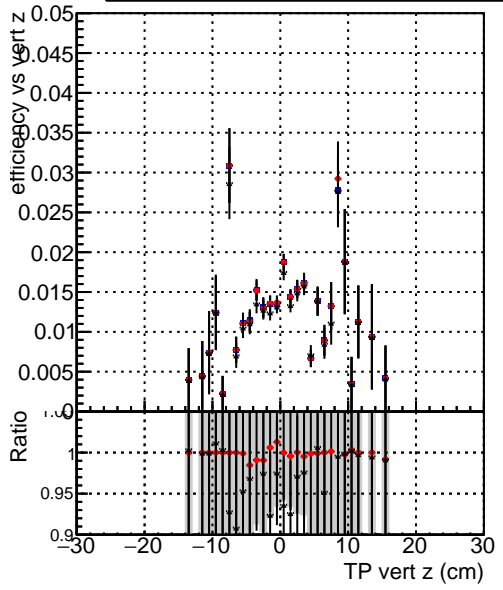

**Efficiency vs vertpos****fake+duplicates vs vert r****Efficiency**

- DQM\_mkFit\_TTbarPU50\_extractedGeoms\_rescaleError100
- DQM\_mkFit\_TTbarPU50\_extractedGeoms\_rescaleError100\_pTCutOverlap0p0
- DQM\_mkFit\_TTbarPU50\_extractedGeoms\_rescaleError100\_pTCutOverlap0p0\_dynamicChi2CutOverlap

**Efficiency vs. sim PV z****fake+duplicates vs Sim. PV z**