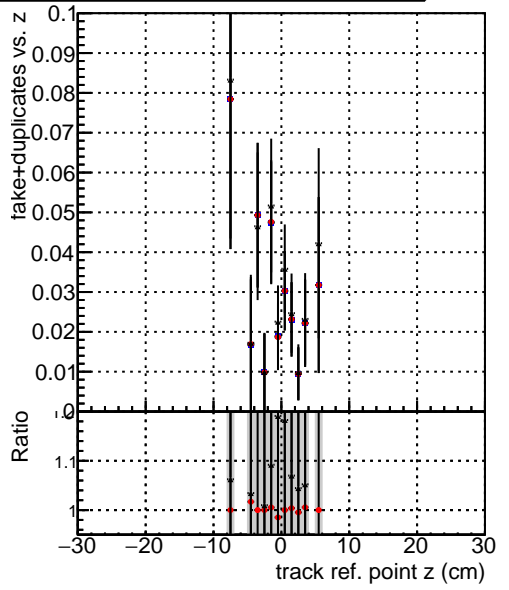

**Efficiency vs vertpos****fake+duplicates vs vert r****Efficiency**

- DQM\_mkFit\_TTbarPU50\_extractedGeoms\_rescaleError100
- DQM\_mkFit\_TTbarPU50\_extractedGeoms\_rescaleError100\_pTCutOverlap0p0
- DQM\_mkFit\_TTbarPU50\_extractedGeoms\_rescaleError100\_pTCutOverlap0p0\_dynamicChi2CutOverlap

**Efficiency vs. sim PV z****fake+duplicates vs Sim. PV z**