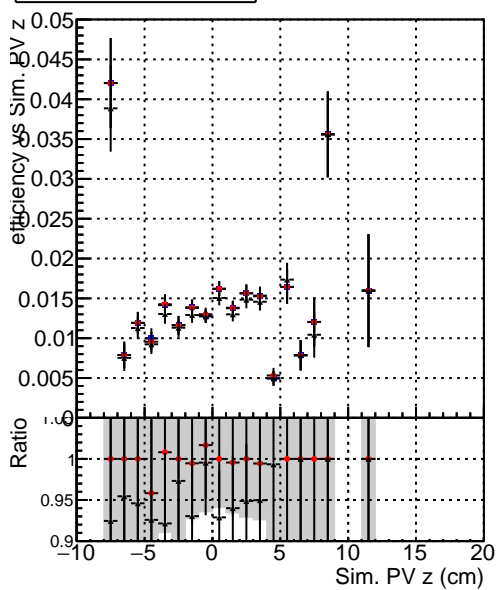

**Efficiency vs vertpos****fake+duplicates vs vert r****Efficiency**

- DQM\_mkFit\_TTbarPU50\_extractedGeoms\_rescaleError100
- DQM\_mkFit\_TTbarPU50\_extractedGeoms\_rescaleError100\_pTCutOverlap0p0
- DQM\_mkFit\_TTbarPU50\_extractedGeoms\_rescaleError100\_pTCutOverlap0p0\_dynamicChi2CutOverlap

**Efficiency vs. sim PV z****fake+duplicates vs Sim. PV z**