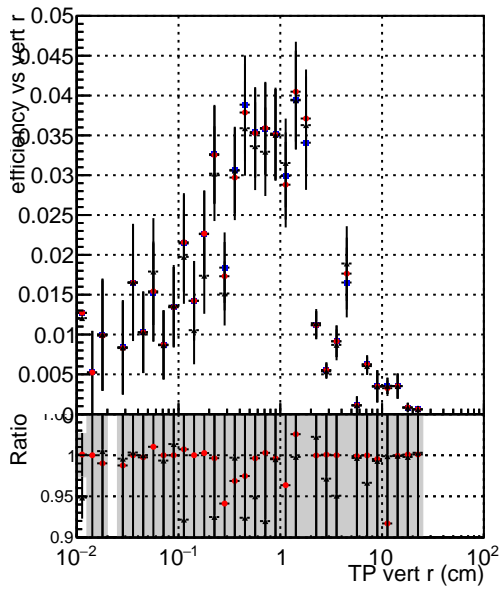

**Efficiency vs vertpos****fake+duplicates vs vert r****Efficiency**

- DQM\_mkFit\_TTbarPU50\_extractedGeoms\_rescaleError100
- DQM\_mkFit\_TTbarPU50\_extractedGeoms\_rescaleError100\_pTCutOverlap0p0
- DQM\_mkFit\_TTbarPU50\_extractedGeoms\_rescaleError100\_pTCutOverlap0p0\_dynamicChi2CutOverlap

**Efficiency vs. sim PV z****fake+duplicates vs Sim. PV z**