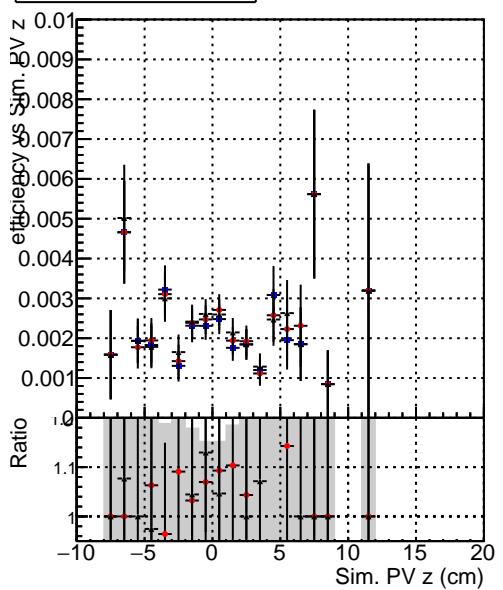

Efficiency vs vertpos**fake+duplicates vs vert r****Efficiency vs vert z****fake+duplicates vs. z****Efficiency vs. sim PV z****fake+duplicates vs Sim. PV z**

—●— DQM_mkFit_TTbarPU50_extractedGeoms_rescaleError100
—●— DQM_mkFit_TTbarPU50_extractedGeoms_rescaleError100_pTCutOverlap0p0
—●— DQM_mkFit_TTbarPU50_extractedGeoms_rescaleError100_pTCutOverlap0p0_dynamicChi2CutOverlap