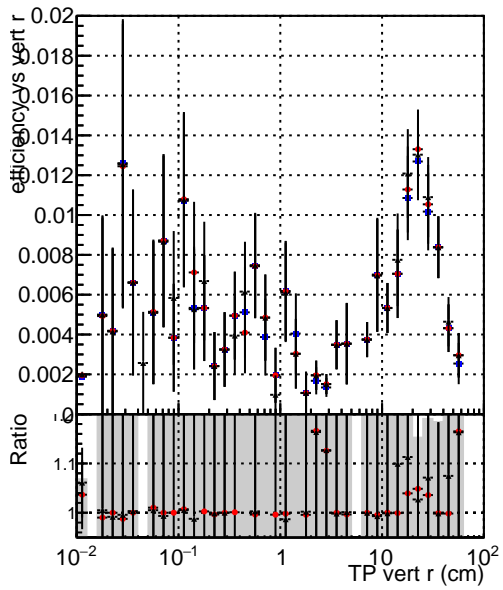

Efficiency vs vertpos**fake+duplicates vs vert r****Efficiency vs vert z****fake+duplicates vs. z****Efficiency vs. sim PV z****fake+duplicates vs Sim. PV z**

—●— DQM_mkFit_TTbarPU50_extractedGeoms_rescaleError100
—●— DQM_mkFit_TTbarPU50_extractedGeoms_rescaleError100_pTCutOverlap0p0
—●— DQM_mkFit_TTbarPU50_extractedGeoms_rescaleError100_pTCutOverlap0p0_dynamicChi2CutOverlap