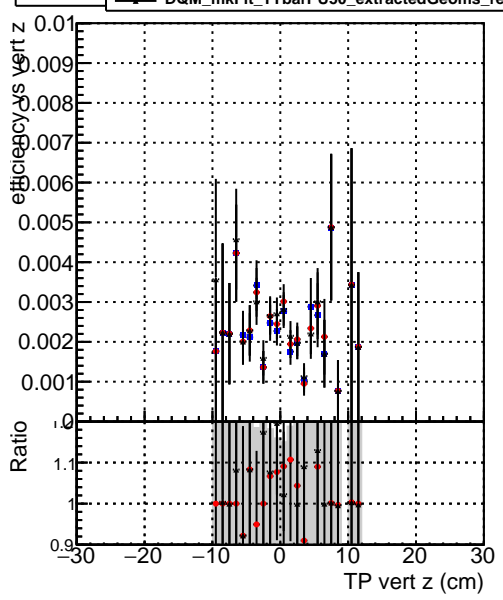

Efficiency vs vertpos**fake+duplicates vs vert r****Efficiency vs vert z****fake+duplicates vs. z****Efficiency vs. sim PV z****fake+duplicates vs Sim. PV z**

—●— DQM_mkFit_TTbarPU50_extractedGeoms_rescaleError100
—●— DQM_mkFit_TTbarPU50_extractedGeoms_rescaleError100_pTCutOverlap0p0
—●— DQM_mkFit_TTbarPU50_extractedGeoms_rescaleError100_pTCutOverlap0p0_dynamicChi2CutOverlap