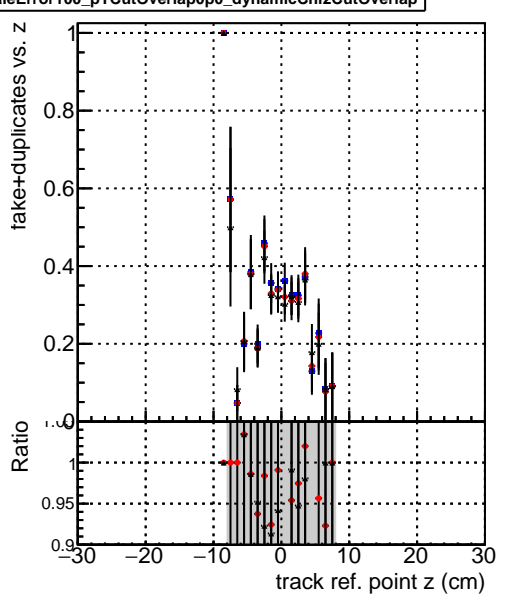

Efficiency vs vertpos**fake+duplicates vs vert r****Efficiency vs vert z****fake+duplicates vs. z****Efficiency vs. sim PV z****fake+duplicates vs Sim. PV z**

—●— DQM_mkFit_TTbarPU50_extractedGeoms_rescaleError100
—●— DQM_mkFit_TTbarPU50_extractedGeoms_rescaleError100_pTCutOverlap0p0
—●— DQM_mkFit_TTbarPU50_extractedGeoms_rescaleError100_pTCutOverlap0p0_dynamicChi2CutOverlap