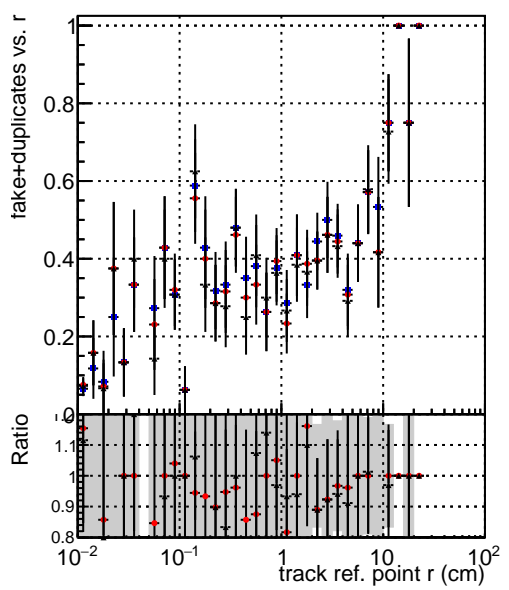

Efficiency vs vertpos**fake+duplicates vs vert r****Efficiency vs vert z****fake+duplicates vs. z****Efficiency vs. sim PV z****fake+duplicates vs Sim. PV z**

—●— DQM_mkFit_TTbarPU50_extractedGeoms_rescaleError100
—●— DQM_mkFit_TTbarPU50_extractedGeoms_rescaleError100_pTCutOverlap0p0
—●— DQM_mkFit_TTbarPU50_extractedGeoms_rescaleError100_pTCutOverlap0p0_dynamicChi2CutOverlap