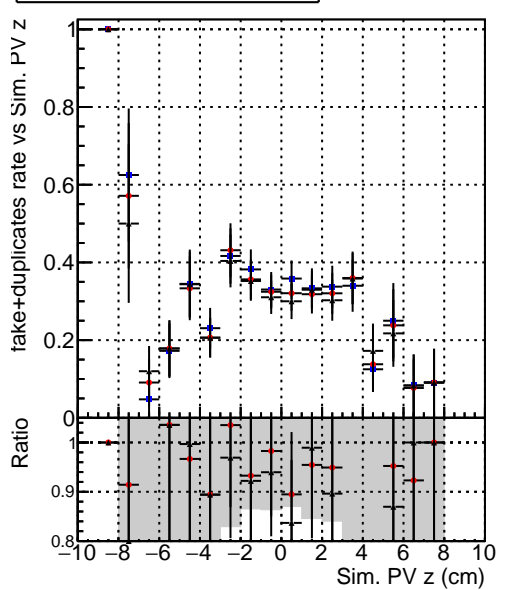

Efficiency vs vertpos**fake+duplicates vs vert r****Efficiency vs vert z****fake+duplicates vs. z****Efficiency vs. sim PV z****fake+duplicates vs Sim. PV z**

—●— DQM_mkFit_TTbarPU50_extractedGeoms_rescaleError100
—●— DQM_mkFit_TTbarPU50_extractedGeoms_rescaleError100_pTCutOverlap0p0
—●— DQM_mkFit_TTbarPU50_extractedGeoms_rescaleError100_pTCutOverlap0p0_dynamicChi2CutOverlap