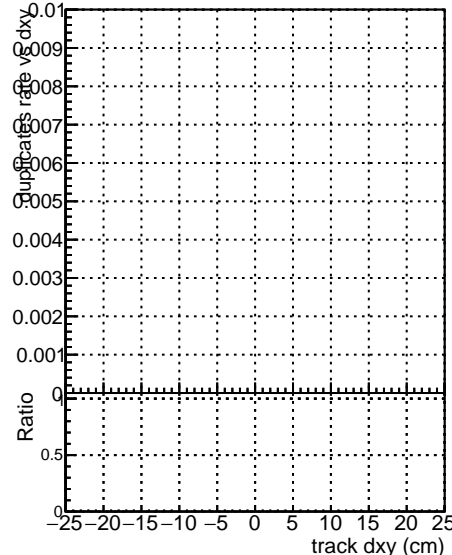

**Fake rate vs dx**

**Duplicates Rate vs Dxy**

**Pileup rate vs dx**

■ DGM mkFit TTbar PU50 extracted Geoms\_rescale Error100  
■ DGM mkFit TTbar PU50 extracted Geoms\_rescale Error100 pTCutOverlap0p0  
■ DGM mkFit TTbar PU50 extracted Geoms\_rescale Error100 dynamicChi2CutOverlap