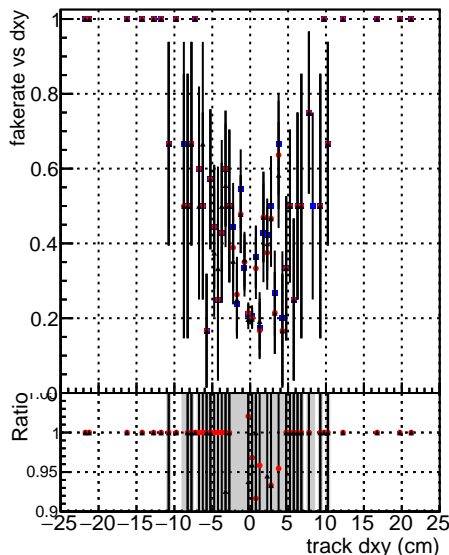

**Fake rate vs dx**

**Duplicates Rate vs Dxy**

**Pileup rate vs dx**

■ DGM mkFit TTbar PU50 extracted Geoms\_rescale Error100  
■ DGM mkFit TTbar PU50 extracted Geoms\_rescale Error100 pTCutOverlap0p0  
■ DGM mkFit TTbar PU50 extracted Geoms\_rescale Error100 dynamicChi2CutOverlap