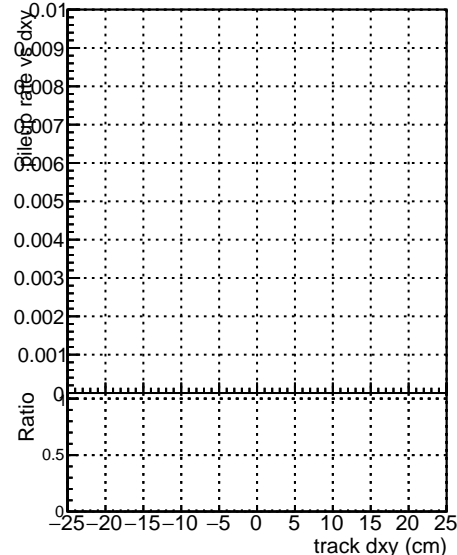

**Fake rate vs dx**

**Duplicates Rate vs Dxy**

**Pileup rate vs dx**

■ DGM mkFit TTbar PU50 extracted Geoms\_rescale Error100  
■ DGM mkFit TTbar PU50 extracted Geoms\_rescale Error100 pTCutOverlap0p0  
■ DGM mkFit TTbar PU50 extracted Geoms\_rescale Error100 dynamicChi2CutOverlap