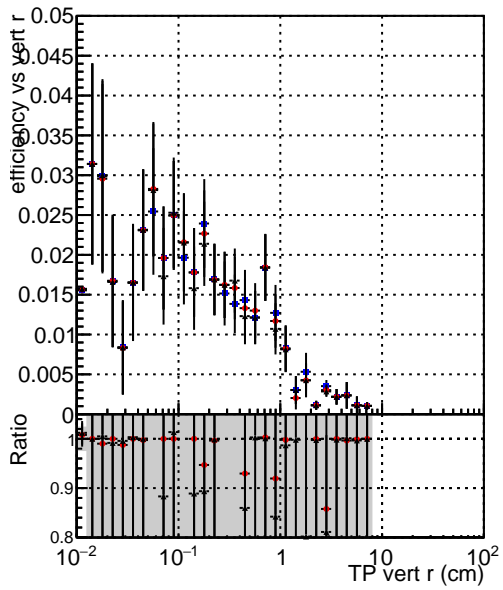

Efficiency vs vertpos**fake+duplicates vs vert r****Efficiency vs vert z**

- DQM_mkFit_TTbarPU50_extractedGeoms_rescaleError100
- DQM_mkFit_TTbarPU50_extractedGeoms_rescaleError100_pTCutOverlap0p0
- DQM_mkFit_TTbarPU50_extractedGeoms_rescaleError100_pTCutOverlap0p0_dynamicChi2CutOverlap

Efficiency vs. sim PV z**fake+duplicates vs Sim. PV z**