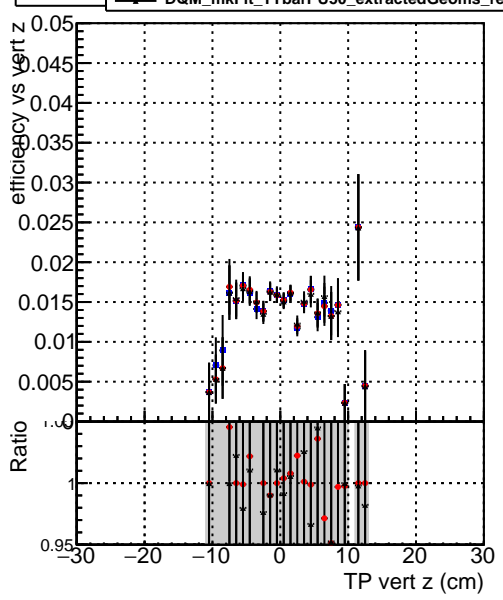

Efficiency vs vertpos**fake+duplicates vs vert r****Efficiency vs vert z**

- DQM_mkFit_TTbarPU50_extractedGeoms_rescaleError100
- DQM_mkFit_TTbarPU50_extractedGeoms_rescaleError100_pTCutOverlap0p0
- DQM_mkFit_TTbarPU50_extractedGeoms_rescaleError100_pTCutOverlap0p0_dynamicChi2CutOverlap

Efficiency vs. sim PV z**fake+duplicates vs Sim. PV z**