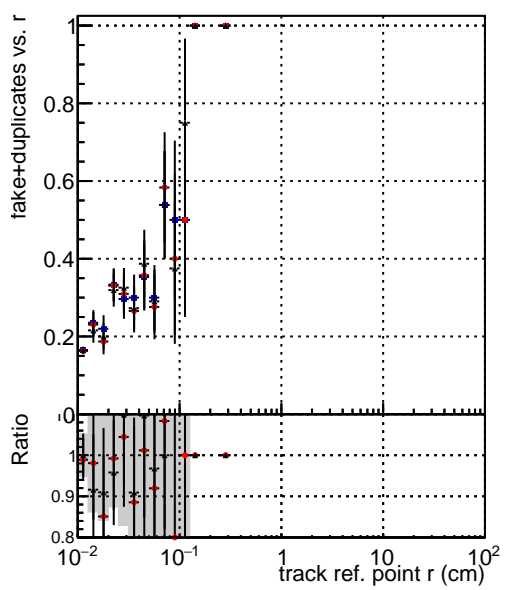

Efficiency vs vertpos**fake+duplicates vs vert r****Efficiency vs vert z**

- DQM_mkFit_TTbarPU50_extractedGeoms_rescaleError100
- DQM_mkFit_TTbarPU50_extractedGeoms_rescaleError100_pTCutOverlap0p0
- DQM_mkFit_TTbarPU50_extractedGeoms_rescaleError100_pTCutOverlap0p0_dynamicChi2CutOverlap

Efficiency vs. sim PV z**fake+duplicates vs Sim. PV z**