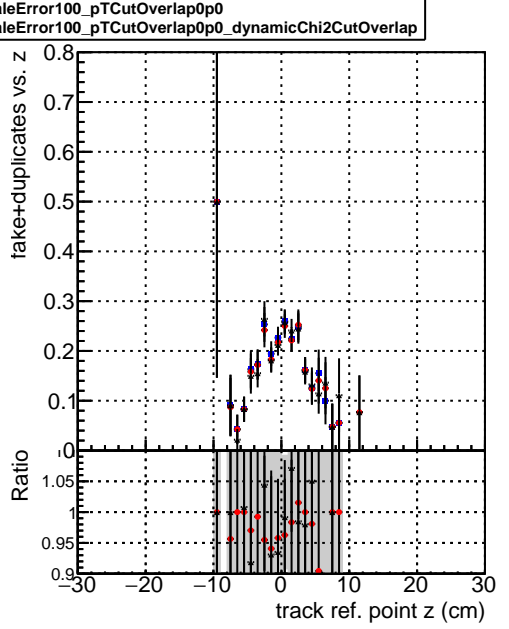

Efficiency vs vertpos**fake+duplicates vs vert r****Efficiency vs vert z**

- DQM_mkFit_TTbarPU50_extractedGeoms_rescaleError100
- DQM_mkFit_TTbarPU50_extractedGeoms_rescaleError100_pTCutOverlap0p0
- DQM_mkFit_TTbarPU50_extractedGeoms_rescaleError100_pTCutOverlap0p0_dynamicChi2CutOverlap

Efficiency vs. sim PV z**fake+duplicates vs Sim. PV z**