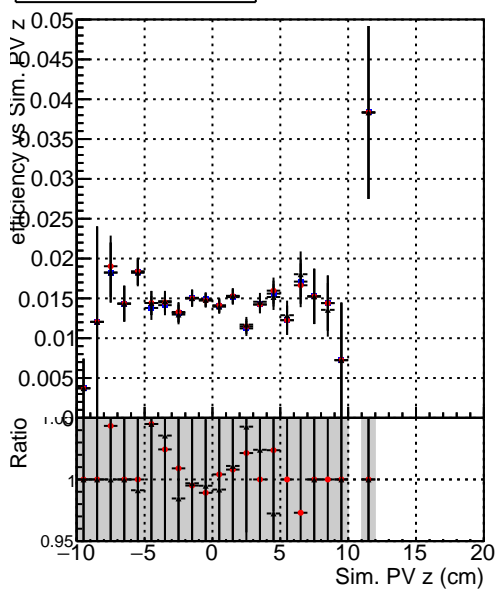

Efficiency vs vertpos**fake+duplicates vs vert r****Efficiency vs vert z**

- DQM_mkFit_TTbarPU50_extractedGeoms_rescaleError100
- DQM_mkFit_TTbarPU50_extractedGeoms_rescaleError100_pTCutOverlap0p0
- DQM_mkFit_TTbarPU50_extractedGeoms_rescaleError100_pTCutOverlap0p0_dynamicChi2CutOverlap

Efficiency vs. sim PV z**fake+duplicates vs Sim. PV z**