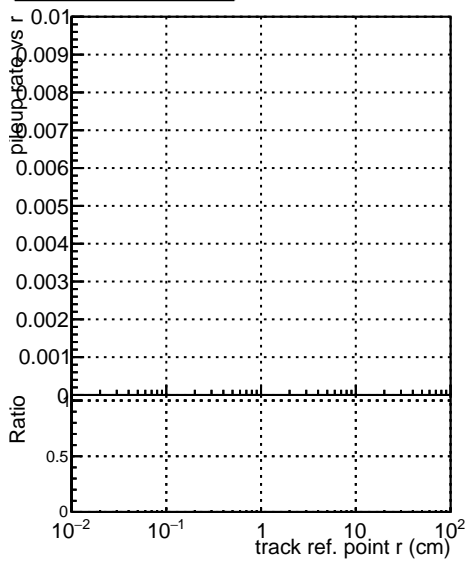

Fake rate vs vertpos**Duplicates Rate vs vertpos****Pileup rate vs vertpos****Fake rate vs v**

■ ● DQM_mkFit_TTbarPU50_extractedGeoms_rescaleError100
■ ● DQM_mkFit_TTbarPU50_extractedGeoms_rescaleError100_pTCutOverlap0p0
■ ● DQM_mkFit_TTbarPU50_extractedGeoms_rescaleError100_dynamicChi2CutOverlap

Fake rate vs. sim PV z