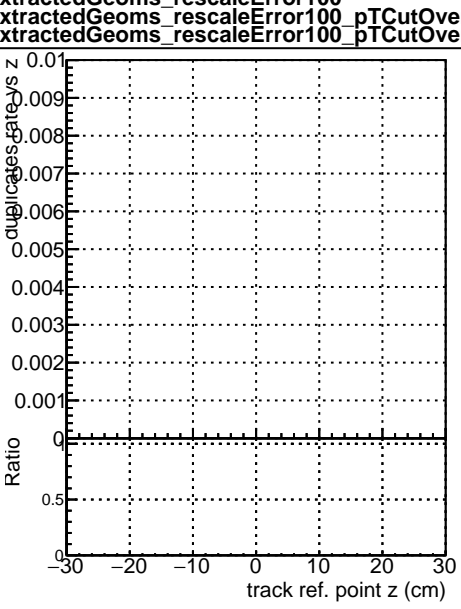

Fake rate vs vertpos**Duplicates Rate vs vertpos****Pileup rate vs vertpos****Fake rate vs v**

■ ● DQM_mkFit_TTbarPU50_extractedGeoms_rescaleError100
■ ● DQM_mkFit_TTbarPU50_extractedGeoms_rescaleError100_pTCutOverlap0p0
■ ● DQM_mkFit_TTbarPU50_extractedGeoms_rescaleError100_dynamicChi2CutOverlap

Fake rate vs. sim PV z