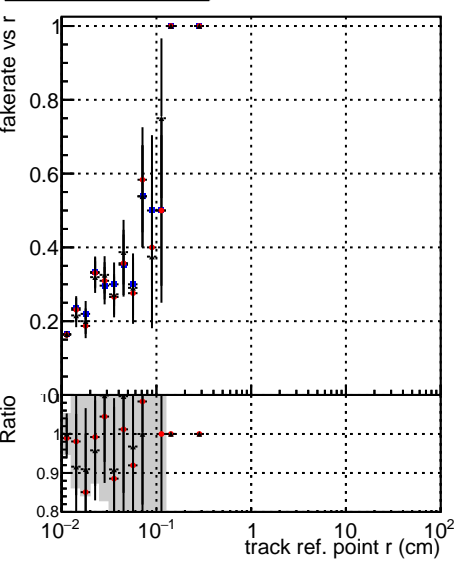

Fake rate vs vertpos**Duplicates Rate vs vertpos****Pileup rate vs vertpos****Fake rate vs v**

■ ● DQM_mkFit_TTbarPU50_extractedGeoms_rescaleError100
■ ● DQM_mkFit_TTbarPU50_extractedGeoms_rescaleError100_pTCutOverlap0p0
■ ● DQM_mkFit_TTbarPU50_extractedGeoms_rescaleError100_dynamicChi2CutOverlap

Fake rate vs. sim PV z