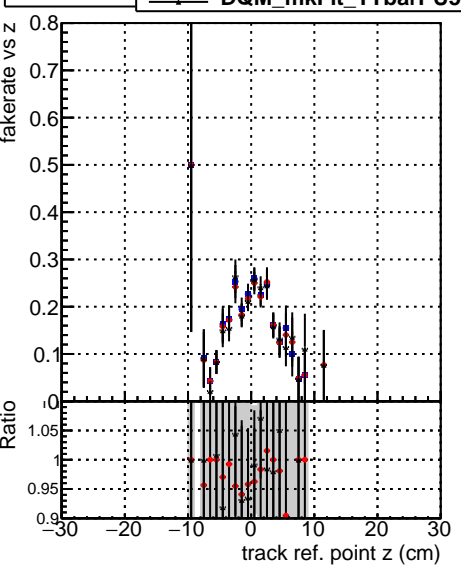

Fake rate vs vertpos**Duplicates Rate vs vertpos****Pileup rate vs vertpos****Fake rate vs v**

■ ● DQM_mkFit_TTbarPU50_extractedGeoms_rescaleError100
■ ● DQM_mkFit_TTbarPU50_extractedGeoms_rescaleError100_pTCutOverlap0p0
■ ● DQM_mkFit_TTbarPU50_extractedGeoms_rescaleError100_dynamicChi2CutOverlap

Fake rate vs. sim PV z