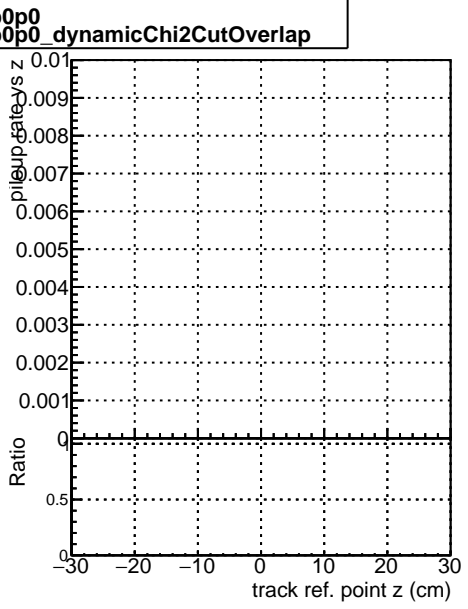

Fake rate vs vertpos**Duplicates Rate vs vertpos****Pileup rate vs vertpos****Fake rate vs v**

■ ● DQM_mkFit_TTbarPU50_extractedGeoms_rescaleError100
■ ● DQM_mkFit_TTbarPU50_extractedGeoms_rescaleError100_pTCutOverlap0p0
■ ● DQM_mkFit_TTbarPU50_extractedGeoms_rescaleError100_dynamicChi2CutOverlap

Fake rate vs. sim PV z